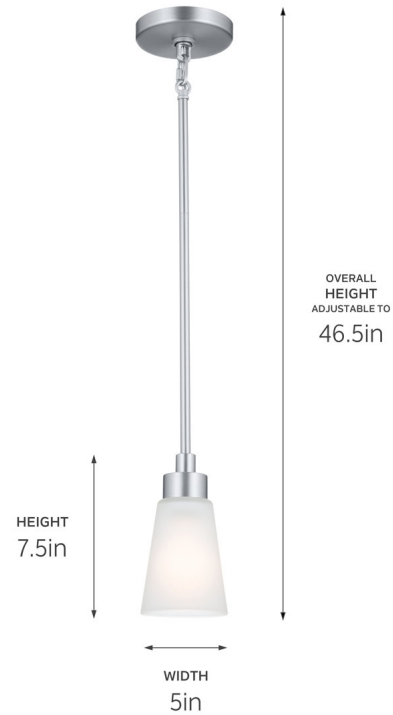

SPECIFICATIONS

Certifications/Qualifications

Prop65	No
Location Rating	Dry kichler.com/warranty

Dimensions

Height	7.5"
Overall Height	57"
Weight	2.73 LBS
Canopy Width	5"
Canopy Depth	0.8"

Electrical

Input Voltage	120 V

Light Source

Light Source	Bulb
Lamp Included	Not Included
# Of Bulbs/LED Modules	1
Max Or Nominal Watt	60 W
Lamp Type	A19
Socket Type	E26 (Medium)
Dimmable	Yes
Dimmable Notes	Dimmable when used with dimmer switch (sold separately); when using LED bulbs, see bulb manufacturer dimming specifications.

Mounting/Installation

Interior/Exterior	Interior Product
Mounting Style	ceiling
Mounting Weight	1.96 LBS
Lead Wire Length	72

FIXTURE ATTRIBUTES

Housing/Glass

Primary Material	Steel
Shade Included	No

Product/Ordering Information

SKU	52444NI
Finish	Brushed Nickel
UPC	783927009980

Finishes

- Black
- Brushed Nickel
- Olde Bronze

ALSO IN THIS FAMILY