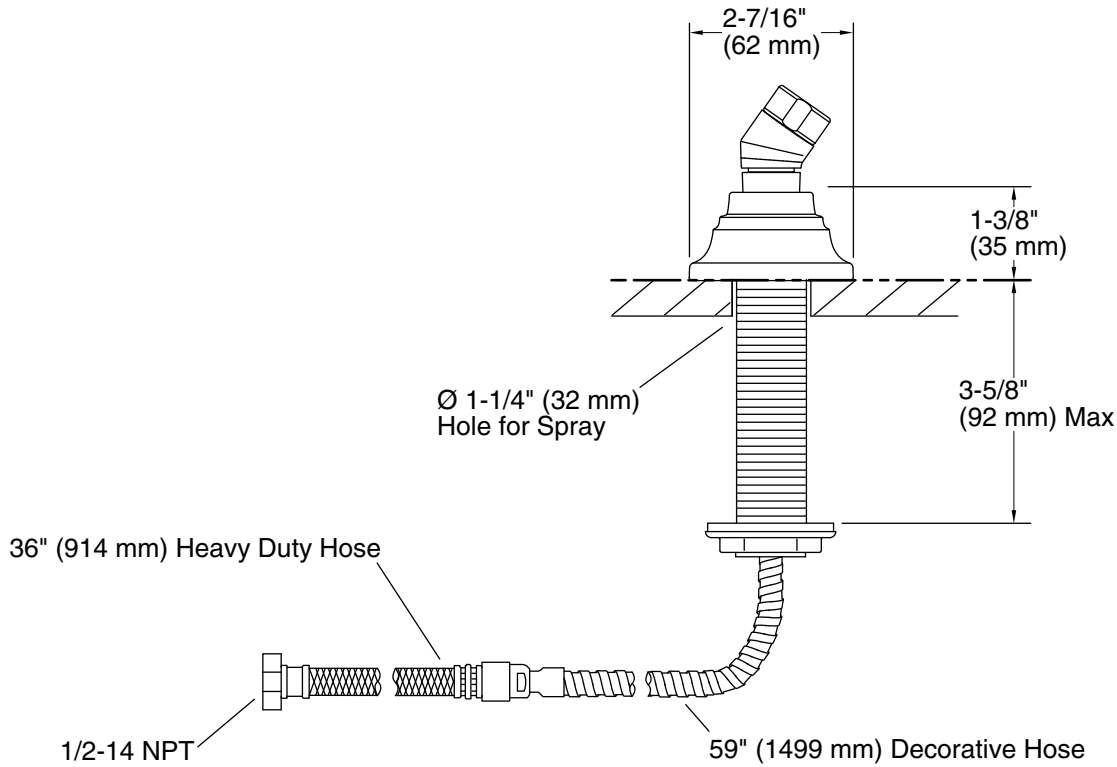

Features

- Includes Polished Chrome handshower hose
- For use with a handshower (sold separately)
- Coordinates with Bancroft faucets, accessories, and showering components to complete your bathroom

Material

- Brass
- KOHLER finishes resist corrosion and tarnishing

Installation

- Deck- or bath-mount

Optional Products/Accessories

79583 Roughing-in Kit for Deck-Mount Handshowers

Codes/Standards

ASME A112.18.1/CSA B125.1

KOHLER[®] Faucet Lifetime Limited Warranty

See website for detailed warranty information.

Technical Information

All product dimensions are nominal.

Spout:

Notes

Install this product according to the installation instructions.