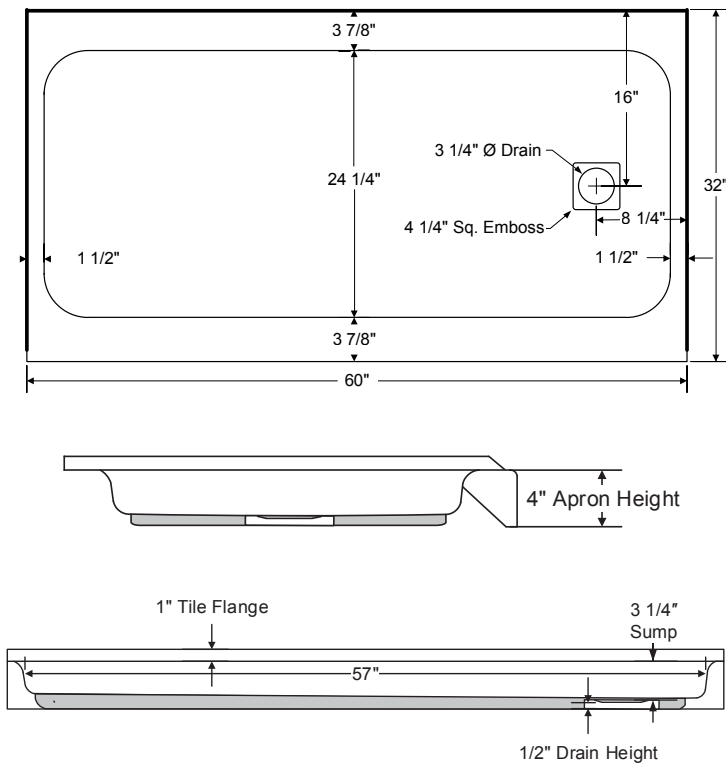

SHOWERCAS^T PLUS PORCELAIN ENAMEL 60" x 32" X 4" SHOWER BASE

ShowerCAST Plus 5' Shower Base

60" x 32" x 4" Weight: 50 lbs Standard Outlet

010-1102-00 CH	RH White Chrome Grid	010-1103-00 CH	LH White Chrome Grid
010-1102-00 BN	RH White Brushed Nickel Grid	010-1103-00 BN	LH White Brushed Nickel Grid
010-1102-00 DB	RH White Dark Bronze Grid	010-1103-00 DB	LH White Dark Bronze Grid
010-1102-00 MB	RH White Matte Black Grid	010-1103-00 MB	LH White Matte Black Grid
010-1102-00 BG	RH White Brushed Gold Grid*	010-1103-00 BG	LH White Brushed Gold Grid*

* Coming Soon

Complies with:

All fixtures are compatible or comply with ANSI, ASME, CSA, WW-P 541, HUD-FHA-VA, LEED and the "Buy America Act" where applicable when installed accordingly.

Standard Features:

Full length sound deadening pad
Slip resistant bottom
Set it and level it

Made in the USA