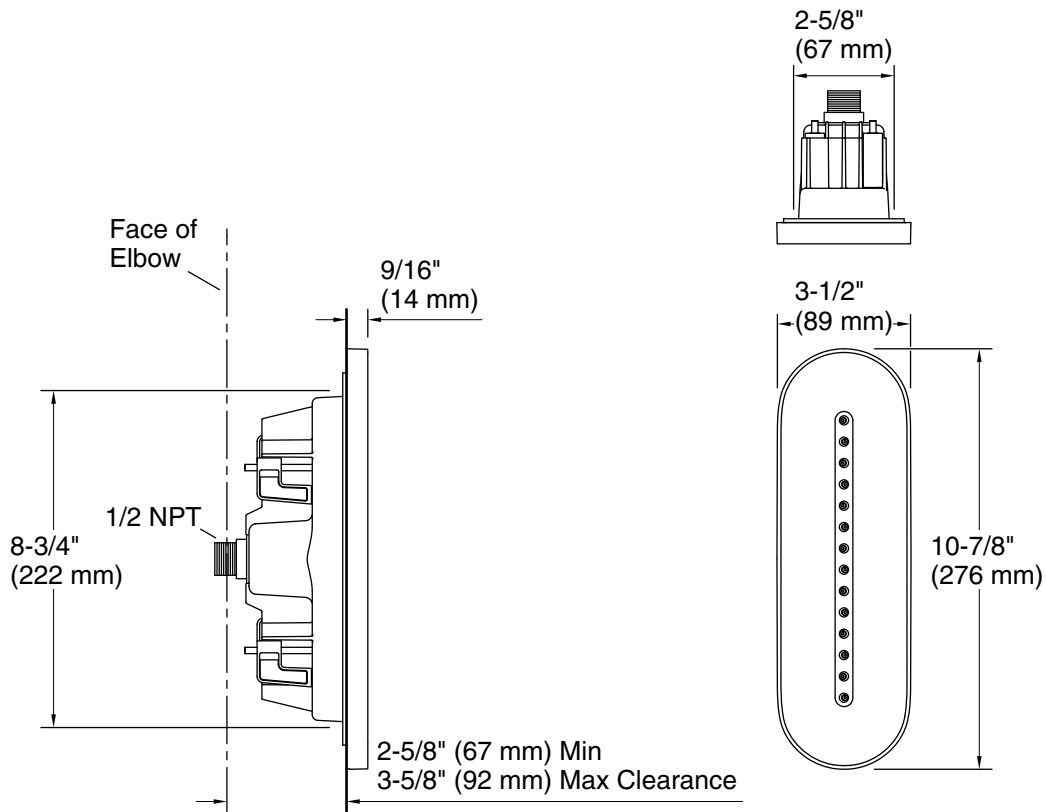

Features

- Oblong single-function linear body spray delivers 14 twirling Deep Massage streams, targeting sore muscles to ease away aches and pains
- MasterClean™ sprayface features an easy-to-clean surface that withstands mineral buildup and maximizes spray performance
- Low-profile design complements any decor
- 2.5 gpm (9.5 lpm) maximum flow rate at 45 psi (3.1 bar)
- 1/2" NPT connection

Material

- Durable material construction
- KOHLER finishes resist corrosion and tarnishing

Installation

- Semi-recessed into wall

Codes/Standards

ASME A112.18.1/CSA B125.1
DOE - Energy Policy Act 1992
NOM Standards
NOM 008-CONAGUA

Technical Information

All product dimensions are nominal.

Spout:

Notes

Install this product according to the installation instructions.