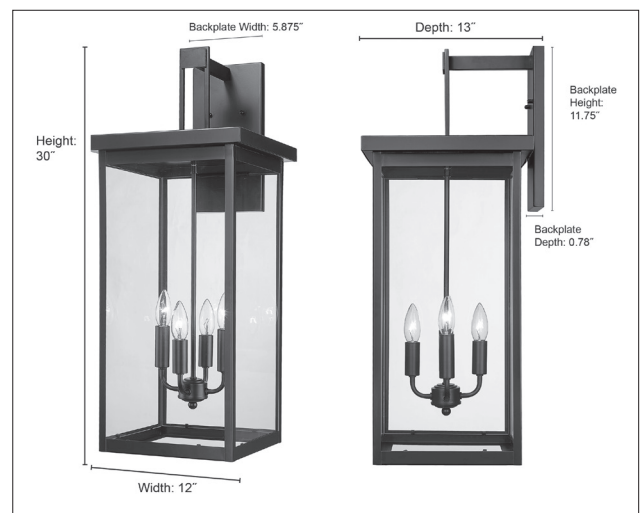

42606 BARKELEY FOUR LIGHT OUTDOOR WALL SCONCE

FINISHES

PBK - Powder Coated Black
PBZ - Powder Coated Bronze

DIMENSIONS

Width 12"
Height 30"
Depth 13"
Backplate Width 5.875"
Backplate Height 11.75"
Extension 0.78"
Weight 19.03 lbs.

MATERIAL

Steel

GLASS

Glass Clear

LAMPING

Bulbs 4-Candle
Bulbs Base Candelabra (E12)
Watts per Bulb 60W
Voltage 120V
Total Wattage 240W
Bulbs Included No

CERTIFICATION

UL Rated, ETL Wet Location

ITEM NUMBER

SKU's 42606 PBK
42606 PBZ

42606 PBK

42606 PBZ

Millennium Lighting
105 Declaration Drive
McDonough, GA 30253
www.millenniumlighting.com