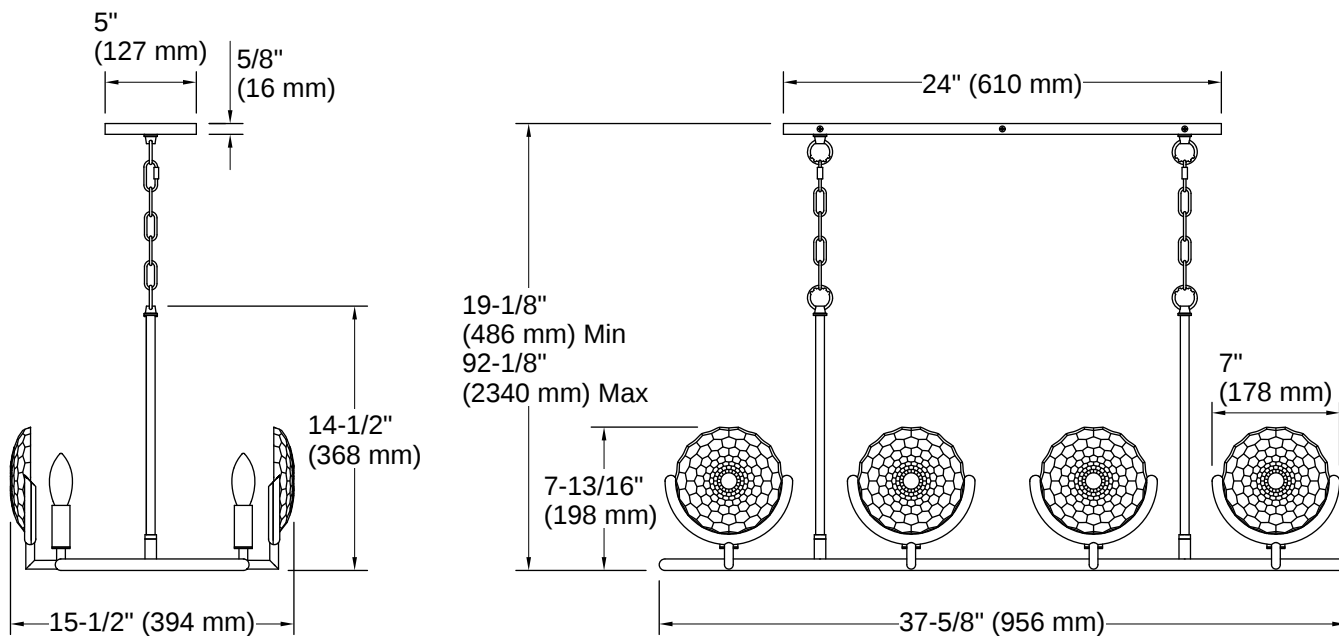

Installation Notes

Install this product according to the installation instructions.