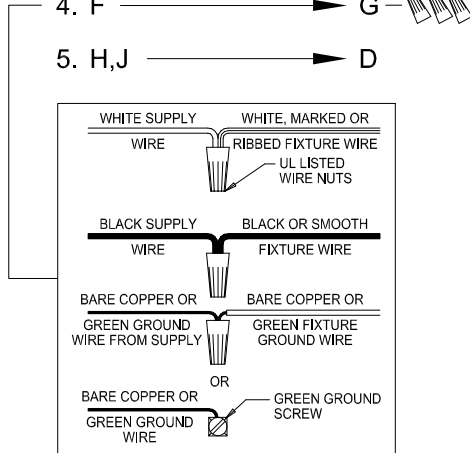

CAUTION: Read instructions carefully and turn electricity off at main circuit breaker panel before beginning installation.

300112,300113,300114,300115

WARNING - If any Special Control Devices are used with this Fixture, Follow the Instructions Carefully to assure full compliance with N.E.C. requirements. If there are any questions, contact a Qualified Electrical Contractor.

CAUTION - All glass is fragile, use care when handling Glass component(s) and or Lamp(s).

CANOPY MOUNTING & WIRE CONNECTION ASSEMBLY STEPS:

1. D,E → A
2. K → D
3. B,A → C
4. F → G
5. H,J → D

FIXTURE ASSEMBLY STEPS: