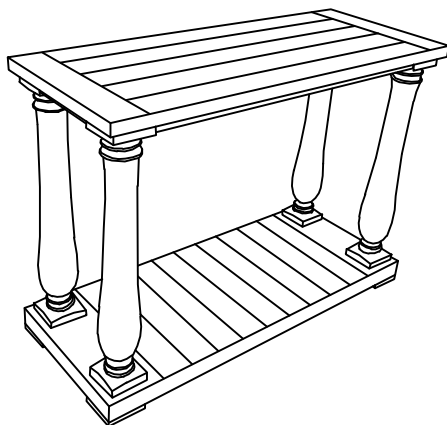

ASSEMBLY INSTRUCTION

SOFA TABLE

A Top

1 PC

B Bottom

1 PC

C Leg

4 PCS

D Screw
5/16" * 1-3/4"

4 PCS

E Screw
5/16" * 2-1/4"

4 PCS

F Flat Washer
5/16" * 3/4"

8 PCS

G Spring Washer
5/16"

8 PCS

H Allen Wrench
5/16"

1 PC

This page lists all the contents included in the box. Please take the time to identify the hardware as well as the individual components to this product. As you unpack and prepare for assembly, place the contents on a carpeted or padded area to protect them from damage.

*** Do not tighten screws & bolts until the entire unit is completely assembled.