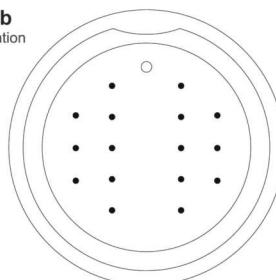

Air Kit is installed in tub before shipment

INSIDE TUB VIEW - WILL VARY BY TUB DESIGN

Air Jet

Remote

Oval bathtub
Sample jet configuration

with end drain

with center drain

Rectangular bathtub
Sample jet configuration

with end drain

with center drain

Round bathtub
Sample jet configuration

These diagrams are general representations.
Jet placement may vary dependent on tub shape

Features:

(16) Maxi Air Jets

Elbows for air jets