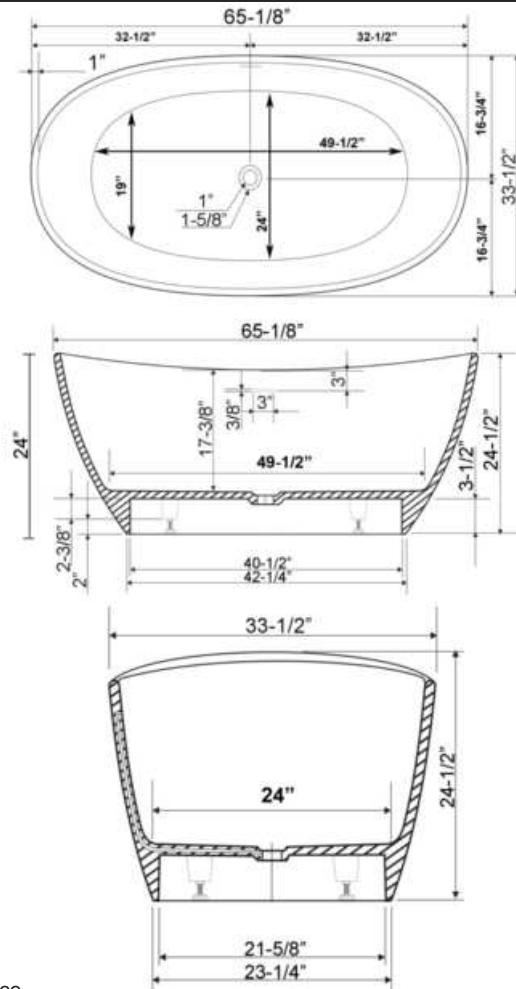

Dimensions of fixture are nominal and specifications subject to change without notice.

8/22/22