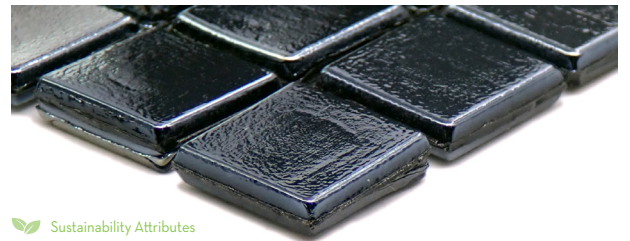

GALORE™

Glass Mosaic

White

Pearl

Silver

Ocean

Marine

Cobalt

Black

Sizes	
	13"x13" Mosaic 12.87"x12.87"
Thickness	4mm
Testing	Shade Variation Rating
Results*	V3

- Sustainability Attributes**
- Health Product Declaration (HPD) provided upon request
 - Product Packaging is 100% recyclable
 - VOC Free