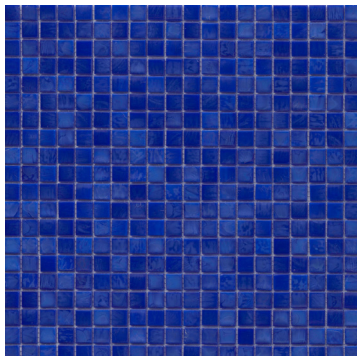

GALORE™

Glass Mosaic

White

Pearl

Silver

Ocean

Marine

Cobalt

Black

Sizes	
	13"x13" Mosaic 12.87"x12.87"
Thickness	4mm
Testing	Shade Variation Rating
Results*	V3

- Sustainability Attributes**
- Health Product Declaration (HPD) provided upon request
 - Product Packaging is 100% recyclable
 - VOC Free