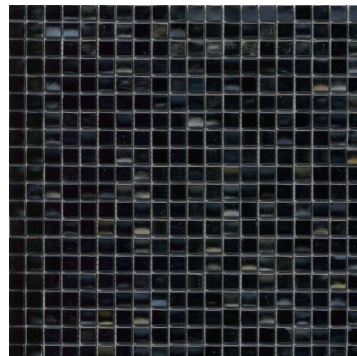

Making the most of time spent outdoors is a national pastime, and Galore™ glass mosaic tile for pools gives us one more reason to embrace our backyards. With durability meant to stand the test of time – Galore offers a stylish assortment of colors available in easy-to-install mosaics. High performance jewels for the pool!

GALORE™

Glass Mosaic

White

Pearl

Silver

Ocean

Marine

Cobalt

Black

Sizes	
	13"x13" Mosaic 12.87"x12.87"
Thickness	4mm
Testing	Shade Variation Rating
Results*	V3

- Sustainability Attributes**
- Health Product Declaration (HPD) provided upon request
 - Product Packaging is 100% recyclable
 - VOC Free