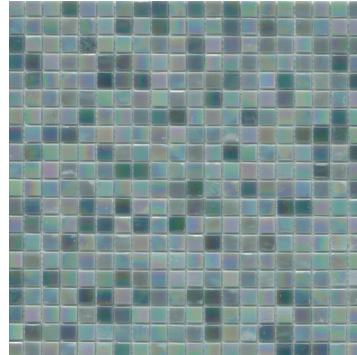

GALORE™

Glass Mosaic

White

Pearl

Silver

Ocean

Marine

Cobalt