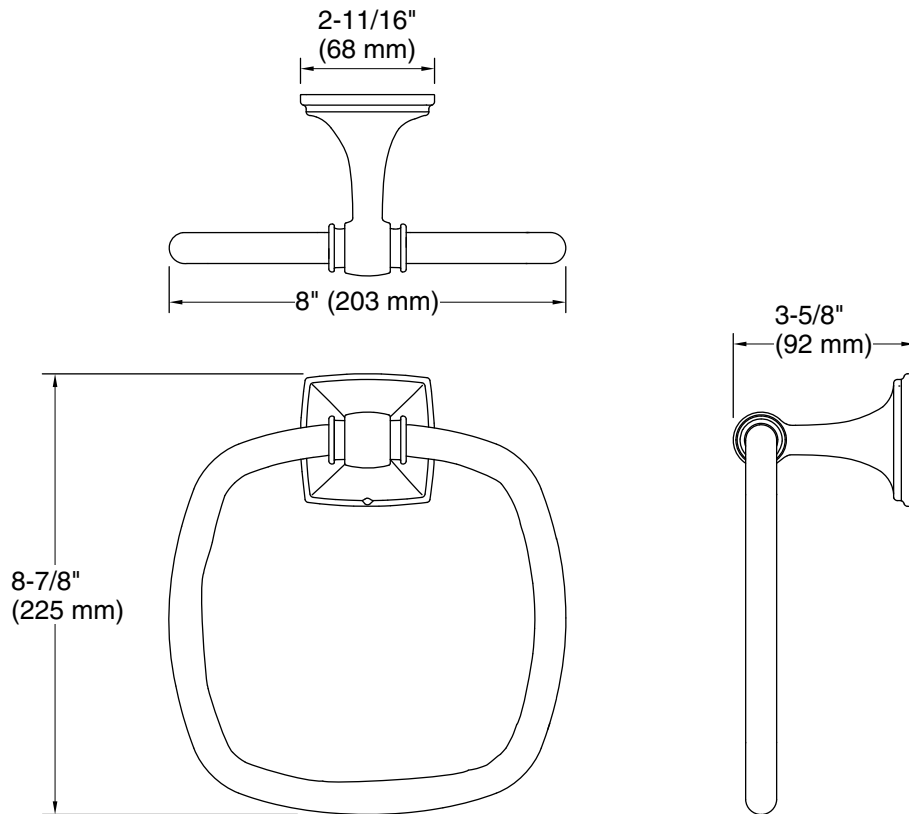

Technical Information

All product dimensions are nominal.

Material: Zinc, Stainless Steel

Notes

Install this product according to the installation instructions.

CAUTION: Risk of personal injury. Do not install these products in any area where they are likely to be used inadvertently as a grab bar or support bar. These products are not designed or intended for use as a grab bar or support bar.