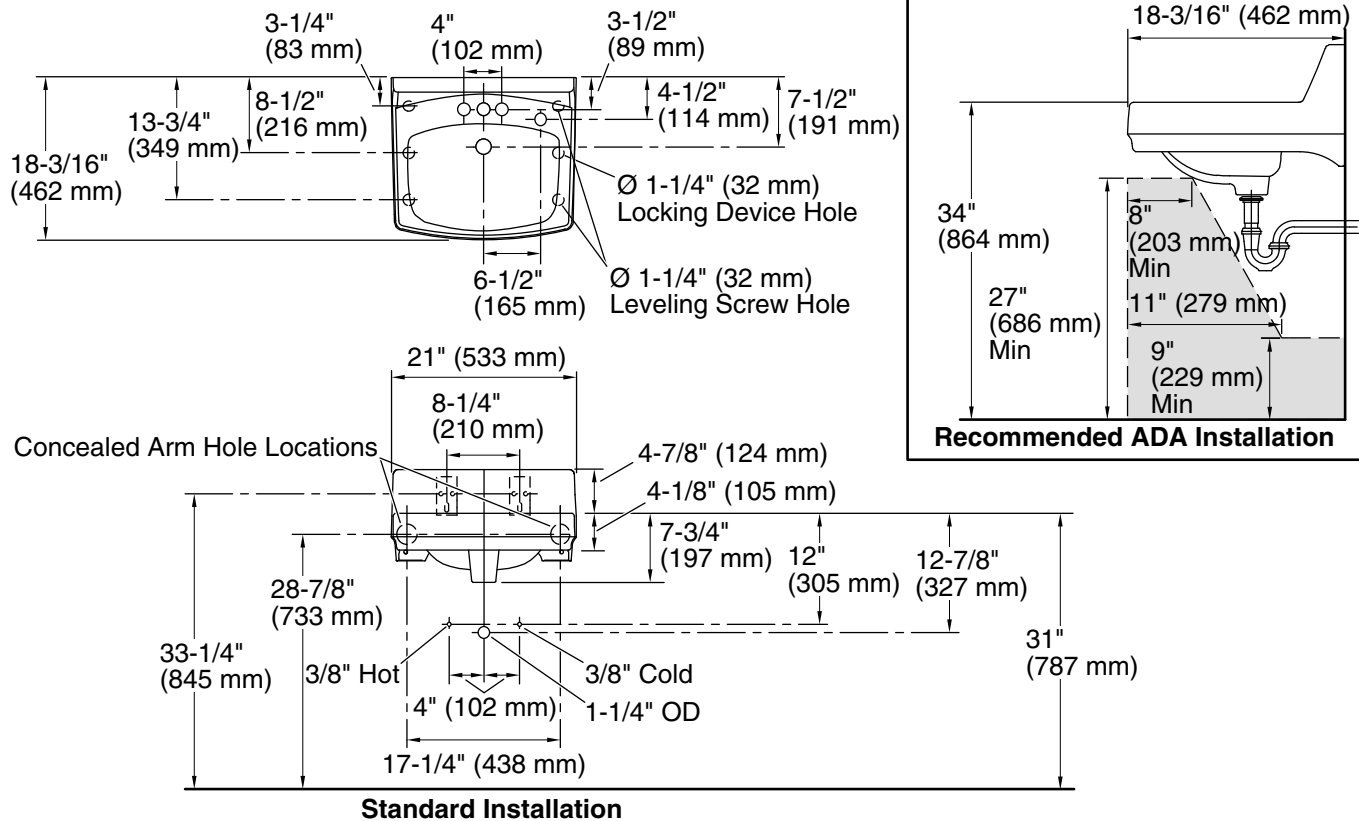

Features

- Made from premium materials that withstand high-volume usage
- 20-3/4"L x 18-1/4"W
- Faucet sold separately
- Includes wall hanger

Material

- Vitreous china

Installation

- Wall-mount
- Drilled for concealed arm carrier installation

| | | |
|---|---|-------|
|  | 0 | White |
|---|---|-------|

Technical Information

All product dimensions are nominal.

Basin configuration: Single Bowl
 Center(s): 4" (102 mm)
 Bowl area (Center): Length: 10" (254 mm)
 Width: 15" (381 mm)
 Water depth: 3-1/4" (83 mm)

With overflow: Yes
 Number of deck holes: 4
 Faucet hole(s): 1-1/4" (32 mm)
 Soap/Lotion hole: 1-1/4" (32 mm)
 Drain hole: 1-3/4" (44 mm)

Notes

Install this product according to the installation instructions.