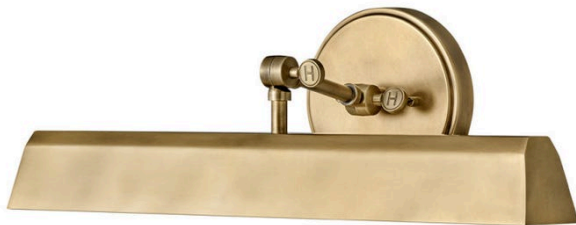

ARTI

47094HB

MEDIUM ADJUSTABLE ACCENT LIGHT

Embodying simple elegance, Arti's functional, streamlined design can be seamlessly integrated into any space or style. Its robust, practical silhouette is crafted to enhance any room or featured décor with excellent illumination.

DETAILS	
FINISH:	Heritage Brass
MATERIAL:	Steel
DIMMABLE:	YES - WITH DIMMABLE LAMP (NOT INCLUDED)

DIMENSIONS	
WIDTH:	20"
HEIGHT:	6"
WEIGHT:	4.4lb
BACK PLATE:	6" Dia.
EXTENSION:	7.3"
TOP TO OUTLET:	3"

LIGHT SOURCE	
LIGHT SOURCE:	Socketed
WATTAGE:	2-10w Med. LED, 60w Equiv.
VOLTAGE:	120v

SHIPPING	
CARTON LENGTH:	22.3
CARTON WIDTH:	10.5
CARTON HEIGHT:	8.8
CARTON WEIGHT:	6.2

PRODUCT DETAILS:

- Dry Rated
- T-style bulbs required (not included)
- Can be hard wired or mounted with included plug-in cord
- Classic, elegant lines and timeless details enhance a traditional space
- Includes a convenient in-line on/off switch