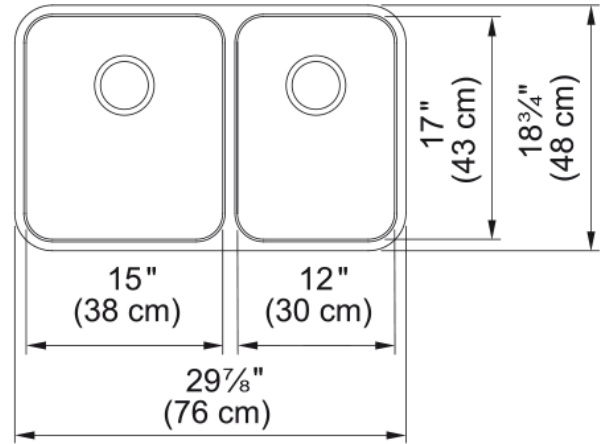

Grande Undermount Sink - GDX16028RH | 122.0623.413

Technical Data

Aspect

Sink type	Sink
Type of material	Stainless steel
Number of bowls	2
Color	Steel
Surface finish	Silk

Product Dimensions

Exterior size: right to left	29.882
Exterior size: front to back	18.74
Large bowl size: right to left	15
Large bowl size: front to back	17
Large bowl: depth	9
Small bowl size: right to left	12
Small bowl size: front to back	17
Small bowl: depth	8

Installation

Minimum cabinet size	36"
----------------------	-----

Product specifications

Installation type	Undermount
Drain hole	3 1/2"
Position of drainer	No drainer

Product identification

Product brand	FRANKE
Product family	None
Collection	Grande
Certified by	IAPMO