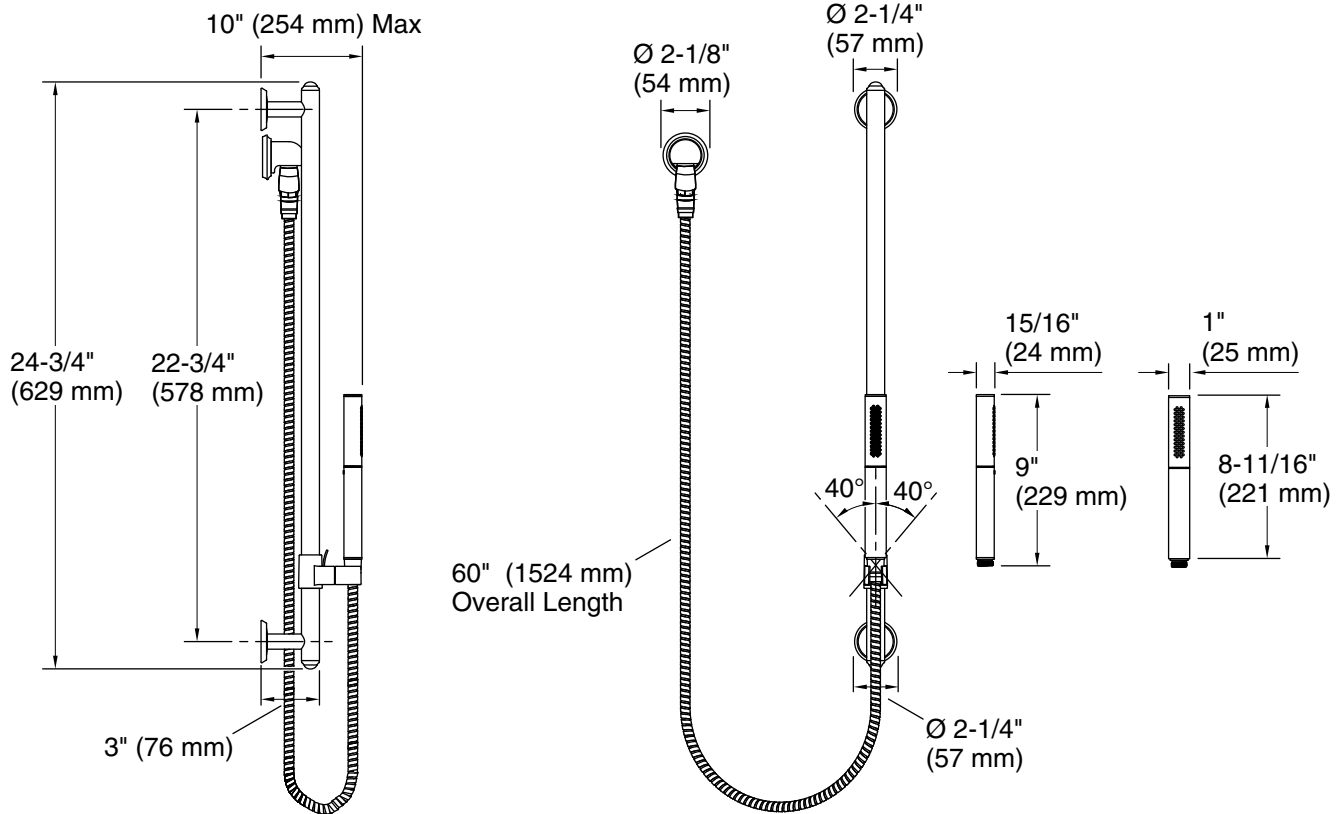

Features

- Includes multifunction handshower, slide bar with trim, 60" hose, supply elbow and vacuum breaker
- Features the Shift™ ellipse multifunction handshower
- MasterClean™ sprayface features an easy-to-clean surface that withstands mineral buildup and maximizes spray performance

Material

- KOHLER finishes resist corrosion and tarnishing

Included Components

- K-10257 Multifunction Handshower
- K-9069 25" slidebar (Qty 2)
- K-9514 60" Shower Hose
- K-9660 Vacuum Breaker
- K-974 slidebar trim kit

Available Colors/Finishes

Color tiles intended for reference only.

Color	Code	Description
	CP	Polished Chrome
	BN	Vibrant® Brushed Nickel

Technical Information

All product dimensions are nominal.

Spout:

Handshower rated max flow: 2.5 gal/min (9.5 l/min)

Notes

Install this product according to the installation guide.

IMPORTANT! The sidebar must be mounted to stud framing at both the top and bottom mounting locations. Do not use or depend on plastic wall anchors to attach the sidebar.