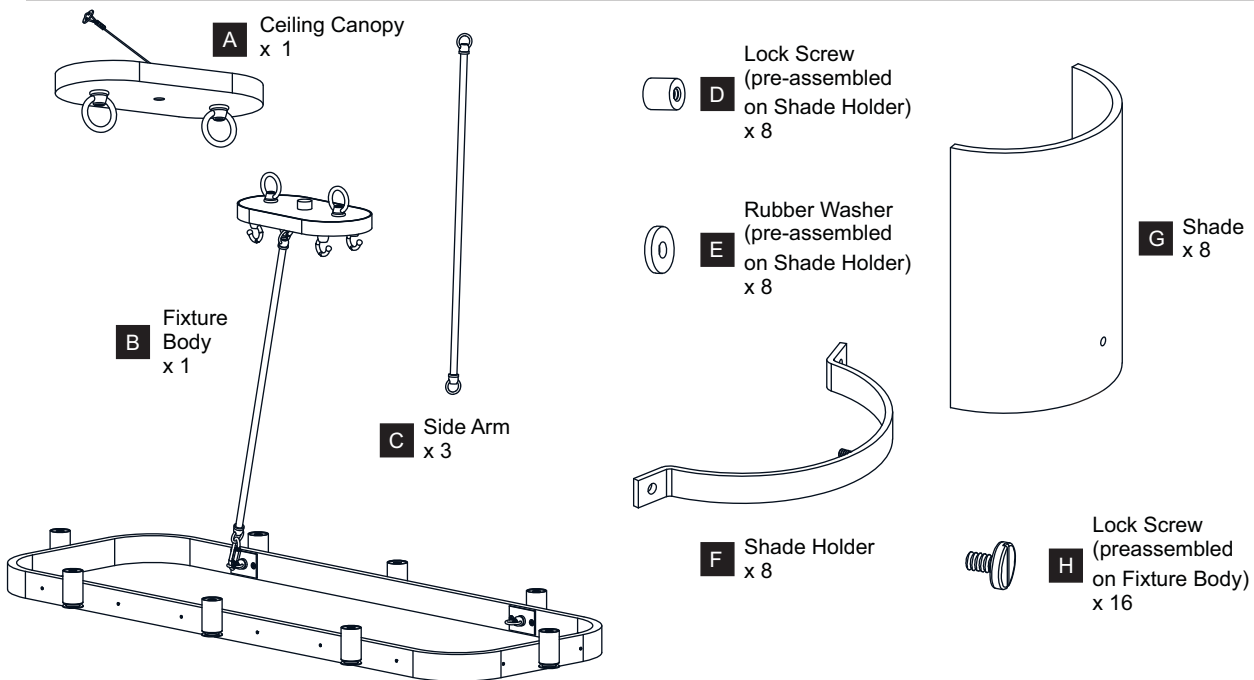

PACKAGE CONTENTS

MOUNTING HARDWARE

INSTALLATION

1 Install Side Arms

2 Install Fixture Chains

OPTIONAL: Adjust Chain as desired, using pliers and soft cloth (neither included).

Suggested chain length for Ceiling height:
8 feet ceiling: use 6 links of chain and 2 quick links
9 feet ceiling: use 16 links of chain and 2 quick links
10 feet ceiling: use 26 links of chain and 2 quick links.