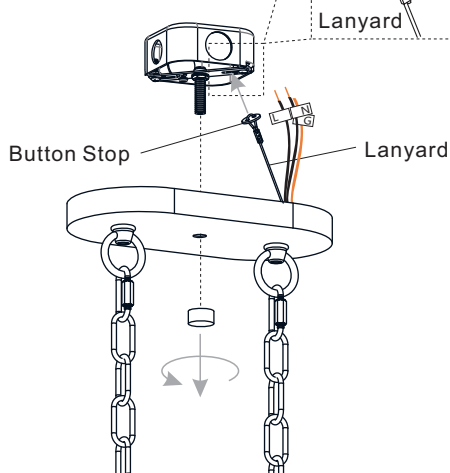

PACKAGE CONTENTS

MOUNTING HARDWARE

INSTALLATION

1 Install Side Arms

2 Install Fixture Chains

OPTIONAL: Adjust Chain as desired, using pliers and soft cloth (neither included).

Suggested chain length for Ceiling height:
8 feet ceiling: use 6 links of chain and 2 quick links
9 feet ceiling: use 16 links of chain and 2 quick links
10 feet ceiling: use 26 links of chain and 2 quick links.

3 Pull Supply Wires

Pull the supply wires with ground wire through the chain alternate links.

4 Install Crossbar Assembly

5 Install Lanyards

6 Wiring

INSTALLATION

7 Install Ceiling Canopy

8 Install Shades

9 Install Bulbs

Install eight correct bulbs referring to fixture markings and/or labels for maximum wattage.

Recommended Bulb Type (not included):

BULB BASE TYPE
Candelabra (E12)

BULB SHAPE
TYPE B
LED ONLY