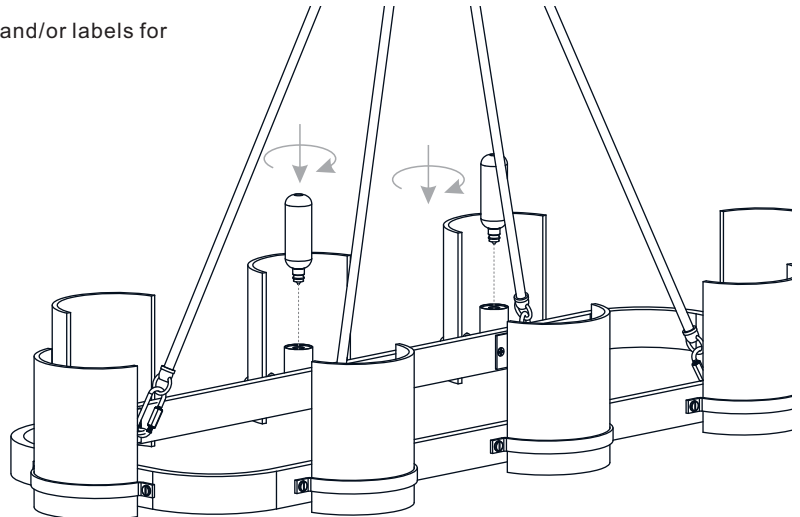

PACKAGE CONTENTS

MOUNTING HARDWARE

INSTALLATION

1 Install Side Arms

2 Install Fixture Chains

OPTIONAL: Adjust Chain as desired, using pliers and soft cloth (neither included).

Suggested chain length for Ceiling height:
8 feet ceiling: use 6 links of chain and 2 quick links
9 feet ceiling: use 16 links of chain and 2 quick links
10 feet ceiling: use 26 links of chain and 2 quick links.

3 Pull Supply Wires

Pull the supply wires with ground wire through the chain alternate links.

4 Install Crossbar Assembly

5 Install Lanyards

6 Wiring

INSTALLATION

7 Install Ceiling Canopy

8 Install Shades

9 Install Bulbs

Install eight correct bulbs referring to fixture markings and/or labels for maximum wattage.

Recommended Bulb Type (not included):

BULB BASE TYPE
Candelabra (E12)

BULB SHAPE
TYPE B
LED ONLY