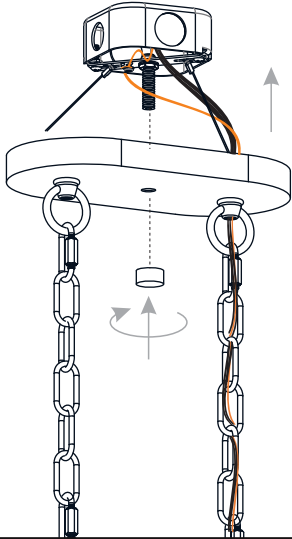

PACKAGE CONTENTS

MOUNTING HARDWARE

INSTALLATION

1 Install Side Arms

2 Install Fixture Chains

OPTIONAL: Adjust Chain as desired, using pliers and soft cloth (neither included).

Suggested chain length for Ceiling height:
8 feet ceiling: use 6 links of chain and 2 quick links
9 feet ceiling: use 16 links of chain and 2 quick links
10 feet ceiling: use 26 links of chain and 2 quick links.

3 Pull Supply Wires

Pull the supply wires with ground wire through the chain alternate links.

4 Install Crossbar Assembly

5 Install Lanyards

6 Wiring

INSTALLATION

7 Install Ceiling Canopy

8 Install Shades

9 Install Bulbs

Install eight correct bulbs referring to fixture markings and/or labels for maximum wattage.

Recommended Bulb Type (not included):

BULB BASE TYPE
Candelabra (E12)

BULB SHAPE
TYPE B
LED ONLY