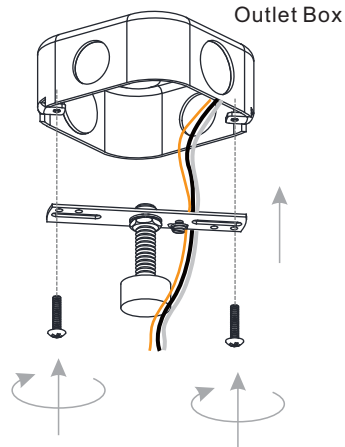

PACKAGE CONTENTS

MOUNTING HARDWARE

INSTALLATION

1 Install Side Arms

2 Install Fixture Chains

OPTIONAL: Adjust Chain as desired, using pliers and soft cloth (neither included).

Suggested chain length for Ceiling height:
8 feet ceiling: use 6 links of chain and 2 quick links
9 feet ceiling: use 16 links of chain and 2 quick links
10 feet ceiling: use 26 links of chain and 2 quick links.

3 Pull Supply Wires

Pull the supply wires with ground wire through the chain alternate links.

4 Install Crossbar Assembly

5 Install Lanyards

6 Wiring

INSTALLATION

7 Install Ceiling Canopy

8 Install Shades