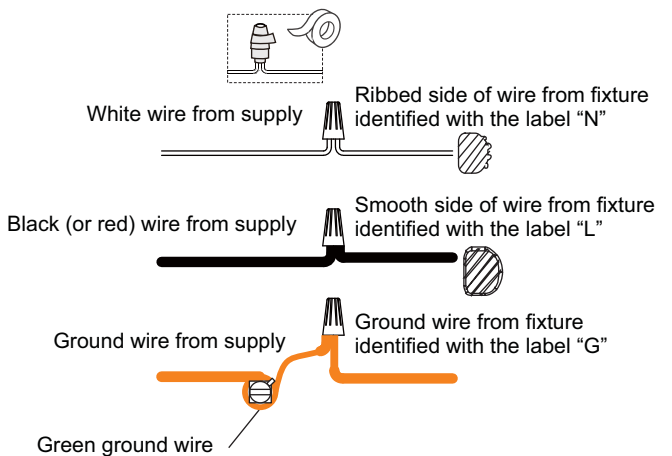

PACKAGE CONTENTS

MOUNTING HARDWARE

INSTALLATION

1 Install Side Arms

2 Install Fixture Chains

OPTIONAL: Adjust Chain as desired, using pliers and soft cloth (neither included).

Suggested chain length for Ceiling height:
8 feet ceiling: use 6 links of chain and 2 quick links
9 feet ceiling: use 16 links of chain and 2 quick links
10 feet ceiling: use 26 links of chain and 2 quick links.

3 Pull Supply Wires

Pull the supply wires with ground wire through the chain alternate links.

4 Install Crossbar Assembly

5 Install Lanyards

6 Wiring

INSTALLATION

7 Install Ceiling Canopy

8 Install Shades

9 Install Bulbs

Install eight correct bulbs referring to fixture markings and/or labels for maximum wattage.

Recommended Bulb Type (not included):

BULB BASE TYPE
Candelabra (E12)

BULB SHAPE
TYPE B
LED ONLY