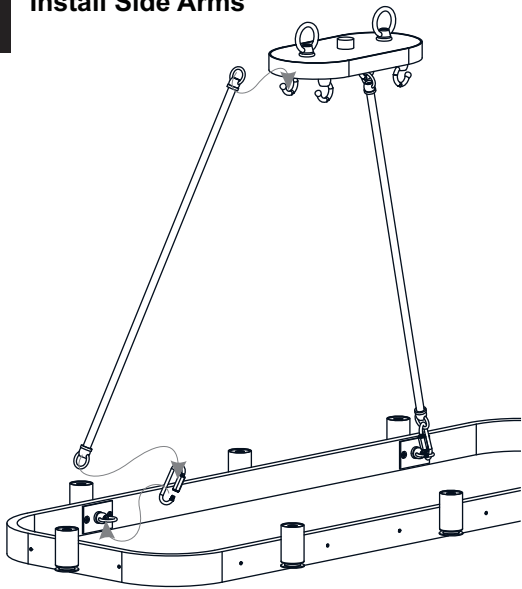

PACKAGE CONTENTS

MOUNTING HARDWARE

INSTALLATION

1 Install Side Arms

2 Install Fixture Chains

OPTIONAL: Adjust Chain as desired, using pliers and soft cloth (neither included).

Suggested chain length for Ceiling height:
8 feet ceiling: use 6 links of chain and 2 quick links
9 feet ceiling: use 16 links of chain and 2 quick links
10 feet ceiling: use 26 links of chain and 2 quick links.

3 Pull Supply Wires

Pull the supply wires with ground wire through the chain alternate links.

4 Install Crossbar Assembly

5 Install Lanyards

6 Wiring

INSTALLATION

7 Install Ceiling Canopy

8 Install Shades