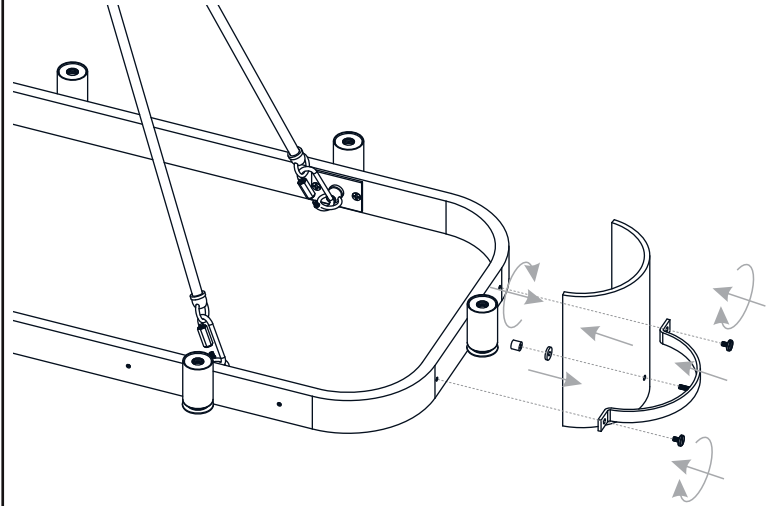

PACKAGE CONTENTS

MOUNTING HARDWARE

INSTALLATION

1 Install Side Arms

2 Install Fixture Chains

OPTIONAL: Adjust Chain as desired, using pliers and soft cloth (neither included).

Suggested chain length for Ceiling height:
8 feet ceiling: use 6 links of chain and 2 quick links
9 feet ceiling: use 16 links of chain and 2 quick links
10 feet ceiling: use 26 links of chain and 2 quick links.

3 Pull Supply Wires

Pull the supply wires with ground wire through the chain alternate links.

4 Install Crossbar Assembly

5 Install Lanyards

6 Wiring

INSTALLATION

7 Install Ceiling Canopy

8 Install Shades

9 Install Bulbs

Install eight correct bulbs referring to fixture markings and/or labels for maximum wattage.

Recommended Bulb Type (not included):

BULB BASE TYPE
Candelabra (E12)

BULB SHAPE
TYPE B
LED ONLY