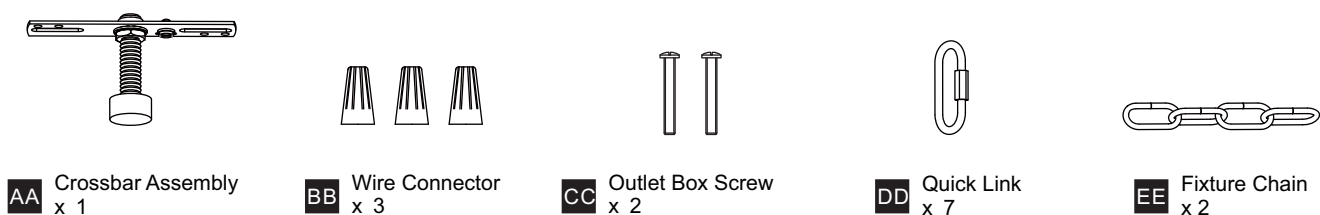

PACKAGE CONTENTS

MOUNTING HARDWARE

INSTALLATION

1 Install Side Arms

2 Install Fixture Chains

OPTIONAL: Adjust Chain as desired, using pliers and soft cloth (neither included).

Suggested chain length for Ceiling height:
8 feet ceiling: use 6 links of chain and 2 quick links
9 feet ceiling: use 16 links of chain and 2 quick links
10 feet ceiling: use 26 links of chain and 2 quick links.