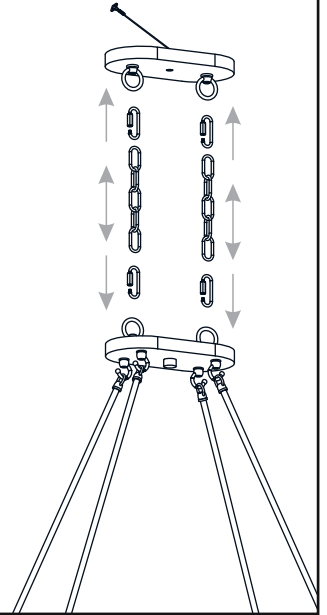

PACKAGE CONTENTS

MOUNTING HARDWARE

INSTALLATION

1 Install Side Arms

2 Install Fixture Chains

OPTIONAL: Adjust Chain as desired, using pliers and soft cloth (neither included).

Suggested chain length for Ceiling height:
8 feet ceiling: use 6 links of chain and 2 quick links
9 feet ceiling: use 16 links of chain and 2 quick links
10 feet ceiling: use 26 links of chain and 2 quick links.

3 Pull Supply Wires

Pull the supply wires with ground wire through the chain alternate links.

4 Install Crossbar Assembly

5 Install Lanyards

6 Wiring

INSTALLATION

7 Install Ceiling Canopy

8 Install Shades