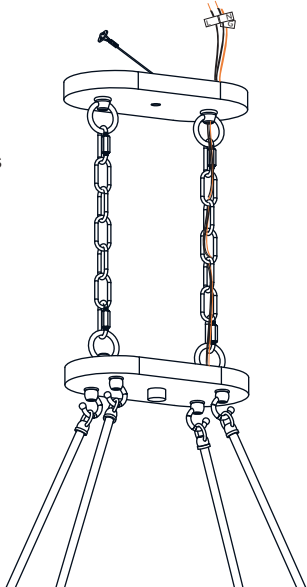

CAUTION

- For your safety, read instructions completely before beginning installation.
- If in doubt about electrical installation, consult a licensed electrician.
- Turn off electricity to fixture before replacing the bulb(s).

PACKAGE CONTENTS

MOUNTING HARDWARE

INSTALLATION

1 Install Side Arms

2 Install Fixture Chains

OPTIONAL: Adjust Chain as desired, using pliers and soft cloth (neither included).

Suggested chain length for Ceiling height:
8 feet ceiling: use 6 links of chain and 2 quick links
9 feet ceiling: use 16 links of chain and 2 quick links
10 feet ceiling: use 26 links of chain and 2 quick links.

3 Pull Supply Wires

Pull the supply wires with ground wire through the chain alternate links.

4 Install Crossbar Assembly

5 Install Lanyards

6 Wiring

INSTALLATION

7 Install Ceiling Canopy

8 Install Shades

9 Install Bulbs

Install eight correct bulbs referring to fixture markings and/or labels for maximum wattage.

Recommended Bulb Type (not included):

BULB BASE TYPE
Candelabra (E12)

BULB SHAPE
TYPE B
LED ONLY