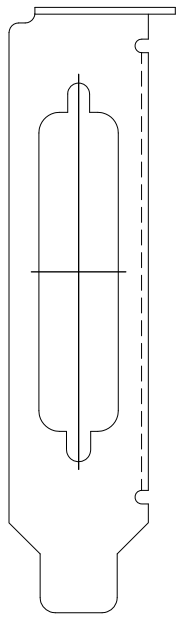

THIRD ANGLE PROJECTION

GENERAL NOTES

DIMENSIONS ARE IN MM - DO NOT SCALE
 THIS DOCUMENT CONTAINS CONFIDENTIAL,
 PROPRIETARY INFORMATION THAT IS
 PROPERTY OF STARTECH.COM

PRODUCT ID	PEX1P2 (Standard Bracket)		
DESCRIPTION	1-Port Parallel PCIe Card		
DO NOT SCALE	SHEET: 1 OF 2	UPLOAD DATE: 3/10/2026	

8 7 6 5 4 3 2 1

F
E
D
C
B
A

THIRD ANGLE PROJECTION

GENERAL NOTES

DIMENSIONS ARE IN MM - DO NOT SCALE

THIS DOCUMENT CONTAINS CONFIDENTIAL, PROPRIETARY INFORMATION THAT IS PROPERTY OF STARTECH.COM

PRODUCT ID	PEX1P2 (Low-Profile Bracket)		
DESCRIPTION	1-Port Parallel PCIe Card		
DO NOT SCALE	SHEET: 2 OF 2	UPLOAD DATE: 3/10/2026	

8 7 6 5 4 3 2 1