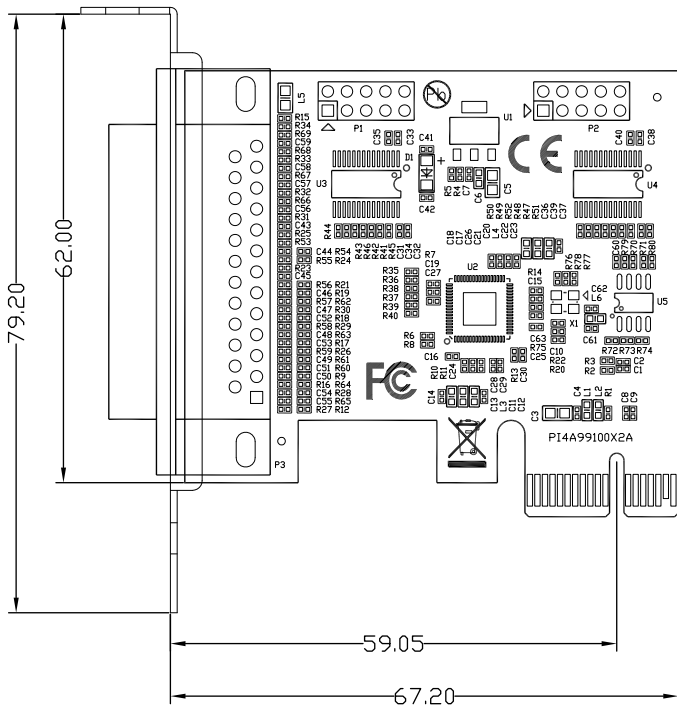

THIRD ANGLE PROJECTION

GENERAL NOTES

DIMENSIONS ARE IN MM - DO NOT SCALE
 THIS DOCUMENT CONTAINS CONFIDENTIAL,
 PROPRIETARY INFORMATION THAT IS
 PROPERTY OF STARTECH.COM

PRODUCT ID	PEX1P2 (Standard Bracket)		
DESCRIPTION	1-Port Parallel PCIe Card		
DO NOT SCALE	SHEET: 1 OF 2	UPLOAD DATE: 3/10/2026	

8 7 6 5 4 3 2 1

F
E
D
C
B
A

THIRD ANGLE PROJECTION

GENERAL NOTES

DIMENSIONS ARE IN MM - DO NOT SCALE

THIS DOCUMENT CONTAINS CONFIDENTIAL, PROPRIETARY INFORMATION THAT IS PROPERTY OF STARTECH.COM

PRODUCT ID	PEX1P2 (Low-Profile Bracket)		
DESCRIPTION	1-Port Parallel PCIe Card		
DO NOT SCALE	SHEET: 2 OF 2	UPLOAD DATE: 3/10/2026	