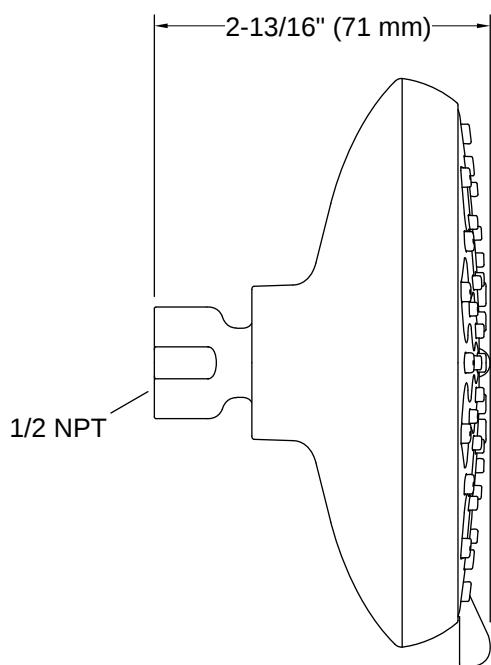

THE BOLD LOOK
OF **KOHLER**

Codes/Standards

ASME A112.18.1/CSA B125.1
DOE - Energy Policy Act 1992

Technical Information

All product dimensions are nominal.

Flow Rate

Shower/Rainhead Rated 2.5 gpm (9.5 l/min)

Maximum Flow:

Handshower Rated Maximum 2.5 gpm (9.5 l/min)

Flow:

Material

- Durable material construction
 - KOHLER finishes resist corrosion and tarnishing
-

Recommended Products/Accessories

K-7395 Shower arm and flange, 5-3/8" long

For the most current specification sheet, go to www.kohler.com USA or www.kohler.ca Canada.

5-12-2026 21:46 - US-CA

Installation

- Wall-mount
- 1/2" -14 NPT connection
- Shower arm and flange sold separately