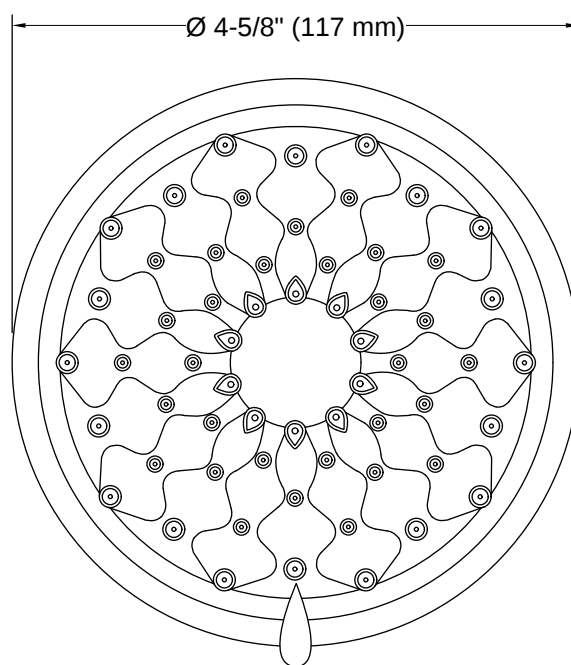

Awaken® B110 | K-72425-Y

Three-function showerhead, 2.5 gpm

Features

- Advanced spray engine provides three alternate experiences: wide coverage, intense drenching, and targeted spray
- Wide coverage spray produces an encompassing spray for everyday use
- Intense drenching spray delivers a forceful spray ideal for rinsing shampoo from hair
- Targeted spray is a focused stream for targeting sore muscles or use as a utility spray
- Thumb tab allows for a smooth transition between sprays
- MasterClean™ sprayface features an easy-to-clean surface that withstands mineral buildup and maximizes spray performance
- 2.5 gpm (9.5 lpm) maximum flow rate at 45 psi (3.1 bar)

THE BOLD LOOK
OF **KOHLER**

Codes/Standards

ASME A112.18.1/CSA B125.1
DOE - Energy Policy Act 1992

Technical Information

All product dimensions are nominal.

Flow Rate

Shower/Rainhead Rated 2.5 gpm (9.5 l/min)

Maximum Flow:

Handshower Rated Maximum 2.5 gpm (9.5 l/min)

Flow:

Material

- Durable material construction
 - KOHLER finishes resist corrosion and tarnishing
-

Recommended Products/Accessories

K-7395 Shower arm and flange, 5-3/8" long

For the most current specification sheet, go to www.kohler.com USA or www.kohler.ca Canada.

5-12-2026 21:46 - US-CA

Installation

- Wall-mount
- 1/2" -14 NPT connection
- Shower arm and flange sold separately