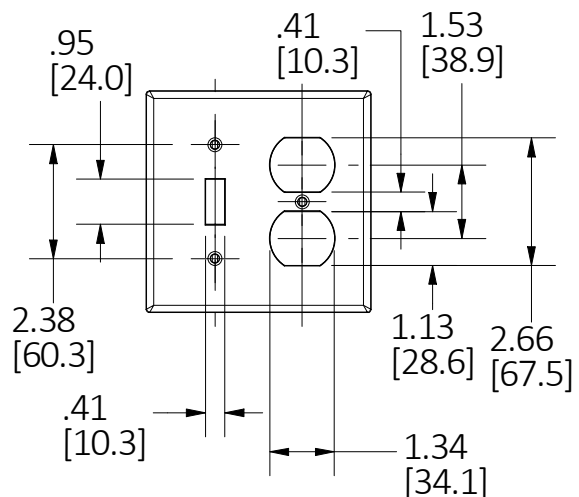

OPENING. #023

NOTES:  
1. ALL DIMENSIONS ARE IN INCHES [mm].

OPENING. #082

OPENING. #262

OPENING. #826

OPENING. #126

OPENING. #002

OPENING. #018

REV	DESCRIPTION	APP	DATE
3	ADDED P24 IN SHEET 3 PER DCN #200401144939.	D.LI	03/31/20
2	ADDED SHEET 2 & 3 PER DCN #191115071510.	D.LI	11/6/19
1	NEW RELEASE PER DCN #191021082012.	D.LI	9/18/19

THE DESIGN AND DIMENSIONS OF THE PRODUCT SHOWN ON THIS DRAWING ARE SUBJECT TO CHANGE WITHOUT NOTICE. DIMENSIONS ARE IN INCHES [mm].

TITLE  
WALLPLATE PC 2G STD

TOLERANCES UNLESS OTHERWISE SPECIFIED .XX = ±.01 .XXX = ±.005 ANGLE TOL. ±2'	DR. BY D.LI	SCALE 1/4
	CHK. BY	DATE 9/18/2019