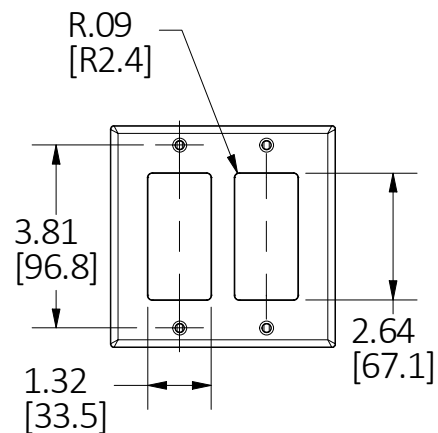

OPENING. #023

NOTES:  
1. ALL DIMENSIONS ARE IN INCHES [mm].

OPENING. #082

OPENING. #262

OPENING. #826

OPENING. #126

OPENING. #002

OPENING. #018

REV	DESCRIPTION	APP	DATE
3	ADDED P24 IN SHEET 3 PER DCN #200401144939.	D.LI	03/31/20
2	ADDED SHEET 2 & 3 PER DCN #191115071510.	D.LI	11/6/19
1	NEW RELEASE PER DCN #191021082012.	D.LI	9/18/19

THE DESIGN AND DIMENSIONS OF THE PRODUCT SHOWN ON THIS DRAWING ARE SUBJECT TO CHANGE WITHOUT NOTICE. DIMENSIONS ARE IN INCHES [mm].

TITLE  
WALLPLATE PC 2G STD

TOLERANCES UNLESS OTHERWISE SPECIFIED .XX = ±.01 .XXX = ±.005 ANGLE TOL. ±2'	DR. BY D.LI	SCALE 1/4
	CHK. BY	DATE 9/18/2019