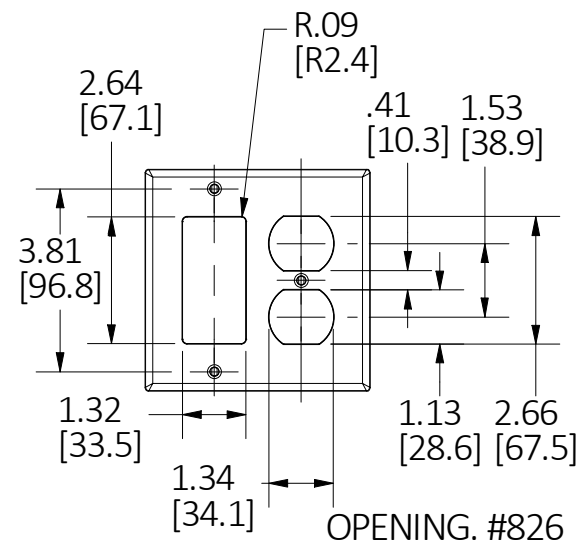

OPENING. #023

NOTES:  
1. ALL DIMENSIONS ARE IN INCHES [mm].

OPENING. #082

OPENING. #262

OPENING. #826

OPENING. #126

OPENING. #002

OPENING. #018

REV	DESCRIPTION	APP	DATE
3	ADDED P24 IN SHEET 3 PER DCN #200401144939.	D.LI	03/31/20
2	ADDED SHEET 2 & 3 PER DCN #191115071510.	D.LI	11/6/19
1	NEW RELEASE PER DCN #191021082012.	D.LI	9/18/19

THE DESIGN AND DIMENSIONS OF THE PRODUCT SHOWN ON THIS DRAWING ARE SUBJECT TO CHANGE WITHOUT NOTICE. DIMENSIONS ARE IN INCHES [mm].

TITLE  
WALLPLATE PC 2G STD

TOLERANCES UNLESS OTHERWISE SPECIFIED .XX = ±.01 .XXX = ±.005 ANGLE TOL. ±2'	DR. BY D.LI	SCALE 1/4
	CHK. BY	DATE 9/18/2019