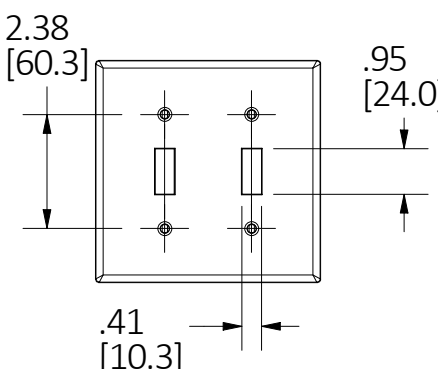

OPENING. #023

NOTES:  
1. ALL DIMENSIONS ARE IN INCHES [mm].

OPENING. #082

OPENING. #262

OPENING. #826

OPENING. #126

OPENING. #002

OPENING. #018

REV	DESCRIPTION	APP	DATE
3	ADDED P24 IN SHEET 3 PER DCN #200401144939.	D.LI	03/31/20
2	ADDED SHEET 2 & 3 PER DCN #191115071510.	D.LI	11/6/19
1	NEW RELEASE PER DCN #191021082012.	D.LI	9/18/19

THE DESIGN AND DIMENSIONS OF THE PRODUCT SHOWN ON THIS DRAWING ARE SUBJECT TO CHANGE WITHOUT NOTICE. DIMENSIONS ARE IN INCHES [mm].

TITLE  
WALLPLATE PC 2G STD

TOLERANCES UNLESS OTHERWISE SPECIFIED .XX = ±.01 .XXX = ±.005 ANGLE TOL. ±2'	DR. BY D.LI	SCALE 1/4
	CHK. BY	DATE 9/18/2019