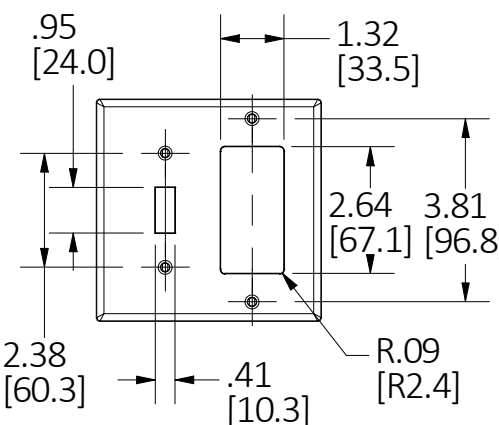

OPENING. #023

NOTES:  
1. ALL DIMENSIONS ARE IN INCHES [mm].

OPENING. #082

OPENING. #262

OPENING. #826

OPENING. #126

OPENING. #002

OPENING. #018

REV	DESCRIPTION	APP	DATE
3	ADDED P24 IN SHEET 3 PER DCN #200401144939.	D.LI	03/31/20
2	ADDED SHEET 2 & 3 PER DCN #191115071510.	D.LI	11/6/19
1	NEW RELEASE PER DCN #191021082012.	D.LI	9/18/19

THE DESIGN AND DIMENSIONS OF THE PRODUCT SHOWN ON THIS DRAWING ARE SUBJECT TO CHANGE WITHOUT NOTICE. DIMENSIONS ARE IN INCHES [mm].

TITLE  
WALLPLATE PC 2G STD

TOLERANCES UNLESS OTHERWISE SPECIFIED .XX = ±.01 .XXX = ±.005 ANGLE TOL. ±2'	DR. BY D.LI	SCALE 1/4
	CHK. BY	DATE 9/18/2019