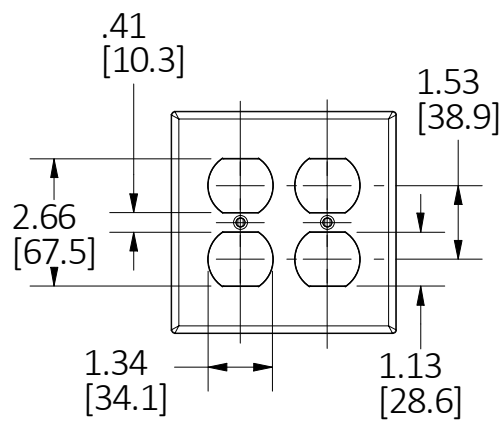

OPENING. #023

NOTES:  
1. ALL DIMENSIONS ARE IN INCHES [mm].

OPENING. #082

OPENING. #262

OPENING. #826

OPENING. #126

OPENING. #002

OPENING. #018

REV	DESCRIPTION	APP	DATE
3	ADDED P24 IN SHEET 3 PER DCN #200401144939.	D.LI	03/31/20
2	ADDED SHEET 2 & 3 PER DCN #191115071510.	D.LI	11/6/19
1	NEW RELEASE PER DCN #191021082012.	D.LI	9/18/19

THE DESIGN AND DIMENSIONS OF THE PRODUCT SHOWN ON THIS DRAWING ARE SUBJECT TO CHANGE WITHOUT NOTICE. DIMENSIONS ARE IN INCHES [mm].

TITLE  
WALLPLATE PC 2G STD

TOLERANCES UNLESS OTHERWISE SPECIFIED .XX = ±.01 .XXX = ±.005 ANGLE TOL. ±2'	DR. BY D.LI	SCALE 1/4
	CHK. BY	DATE 9/18/2019