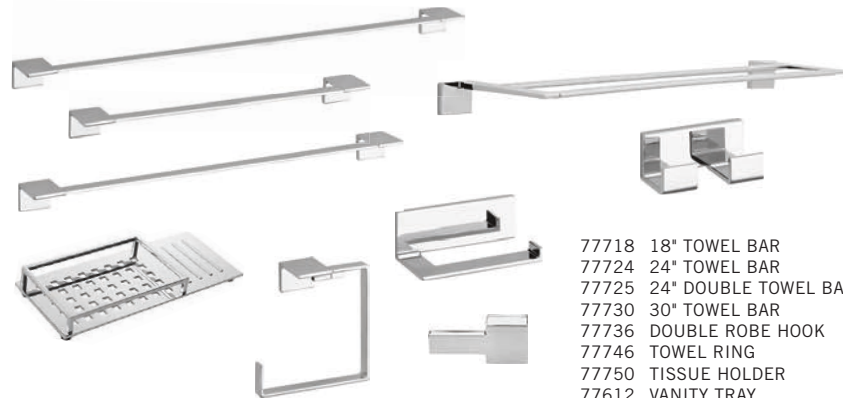

The products on this page are shown in Chrome.

SINGLE-HOLE
553LF
Order RP63970 for optional escutcheon

SINGLE-HOLE WITH RISER
753LF

8" WIDESPREAD
3553LF

Chrome
Brilliance®
Stainless
SS

Venetian
Bronze®
RB
Champagne
Bronze®
CZ

3-HOLE ROMAN TUB
T2753 R2707

4-HOLE ROMAN TUB
T4753 R4707

- 77718 18" TOWEL BAR
- 77724 24" TOWEL BAR
- 77725 24" DOUBLE TOWEL BAR
- 77730 30" TOWEL BAR
- 77736 DOUBLE ROBE HOOK
- 77746 TOWEL RING
- 77750 TISSUE HOLDER
- 77612 VANITY TRAY
- 77760 UNIVERSAL TANK LEVER