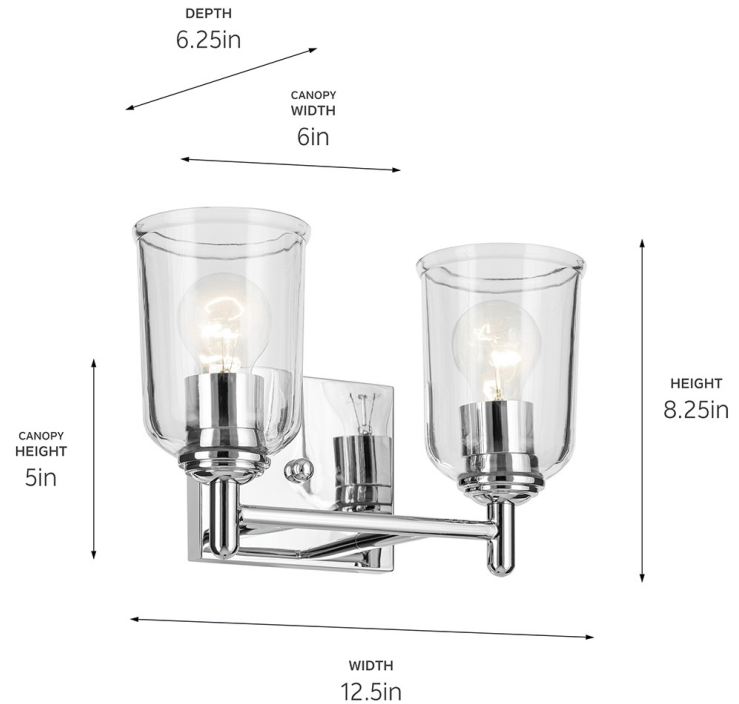

SPECIFICATIONS

Certifications/Qualifications

ADA Compliant	No
Prop65	No
DarkSky Approved	No
Location Rating	Damp
	kichler.com/warranty

Dimensions

Height	8.25"
Width	12.5"
Height From Center Of Wall Opening (Spec Sheet)	5.5"
Depth	6.25"
Weight	4.88 LBS
Canopy Height	5"
Canopy Width	6"
Canopy Depth	0.75"

Electrical

Input Voltage	120 V

Light Source

Light Source	Bulb
Lamp Included	Not Included
# Of Bulbs/LED Modules	2
Max Or Nominal Watt	100 W
Lamp Type	A19
Socket Type	E26 (Medium)
Dimmable	Yes
Dimmable Notes	Dimmable when used with dimmer switch (sold separately); when using LED bulbs, see bulb manufacturer dimming specifications.

Mounting/Installation

Interior/Exterior	Interior Product
Mounting Weight	1.8 LBS
Install Glass Up Or Down	Both
Lead Wire Length	6
Wire Connectors	Wire Nuts

FIXTURE ATTRIBUTES

Housing/Glass

Primary Material	Steel
Shade Included	No
Shade Dimensions	4.50 DIA X 6.00

Product/Ordering Information

Sku	45573CHCLR
Finish	Chrome
UPC	783927050920

Finishes

- Black
- Black
- Brushed Nickel
- Brushed Nickel
- Chrome
- Chrome