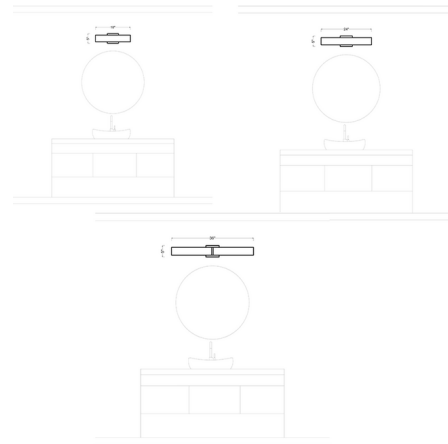

Lightology

lightology.com
866-954-4489
02-19-26

Project: _____

Company: _____

Location: _____ Fixture Type: _____

SPEC #: **VCS603143**

Approved On: _____ Approved By: _____

Cutler Bathroom Vanity Light By Visual Comfort Studio

Description

The sleek Cutler Bathroom Vanity Light features a Clear Crackle or Clear Staggered Rock glass shade with a Chrome, or Satin Nickel finish. Available in three sizes. 120 volt LED light source. Advanced LED technology warms in color when dimmed (3000K - 2200K). 5 inch width x 18/24/36 inch height x 4.4 inch depth. May be mounted vertically or horizontally. ETL listed for damp locations.

Specifications

COLOR . . . . . Clear Crackle
BODY FINISH . . . . . Chrome
WATTAGE 20W
DIMMER . . . . . N/A
DIMENSIONS . . . . . 5"W x 24"H x 4.38"D
INTEGRATED LED MODULE . . . . . 1 x LED/20W/120V LED

Technical Information

LAMP LIFE . . . . . 50000 hours
COLOR RENDERING . . . . . 90 CRI
LAMP COLOR 3000K
LUMENS/WATT 90.00
LUMINOUS FLUX . . . . . 1800 lumens

Shown in chrome / clear crackle

CLICK TO VIEW PRODUCT

Notes: