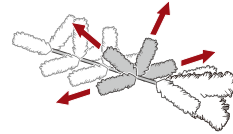

4.5FT TREE

6FT & 7.5FT TREE

9FT TREE

12FT TREE

FLUFFING INSTRUCTIONS

For an optimum appearance and satisfaction, this product **MUST** be fluffed according to the following directions.

NOTE: Start from the interior and work outward.

1. Find the innermost branch tips and open them in a "V" shape.

2. Open the next set of (3) branch tips with pointing outward, and one pointing up.

3. Open the next set of (4) branch tips with two pointing outward, and two in a wide "V" shape.

4. Open the next set of (5) branch tips in a five-pointed "Star" shape.

FLUFF TIME (APPROXIMATE)

Christmas Trees	30-120 min.
Wreaths	30-45 min.
Garlands	15-30 min.
Pathway Trees	15-30 min.

CLEANING & STORAGE