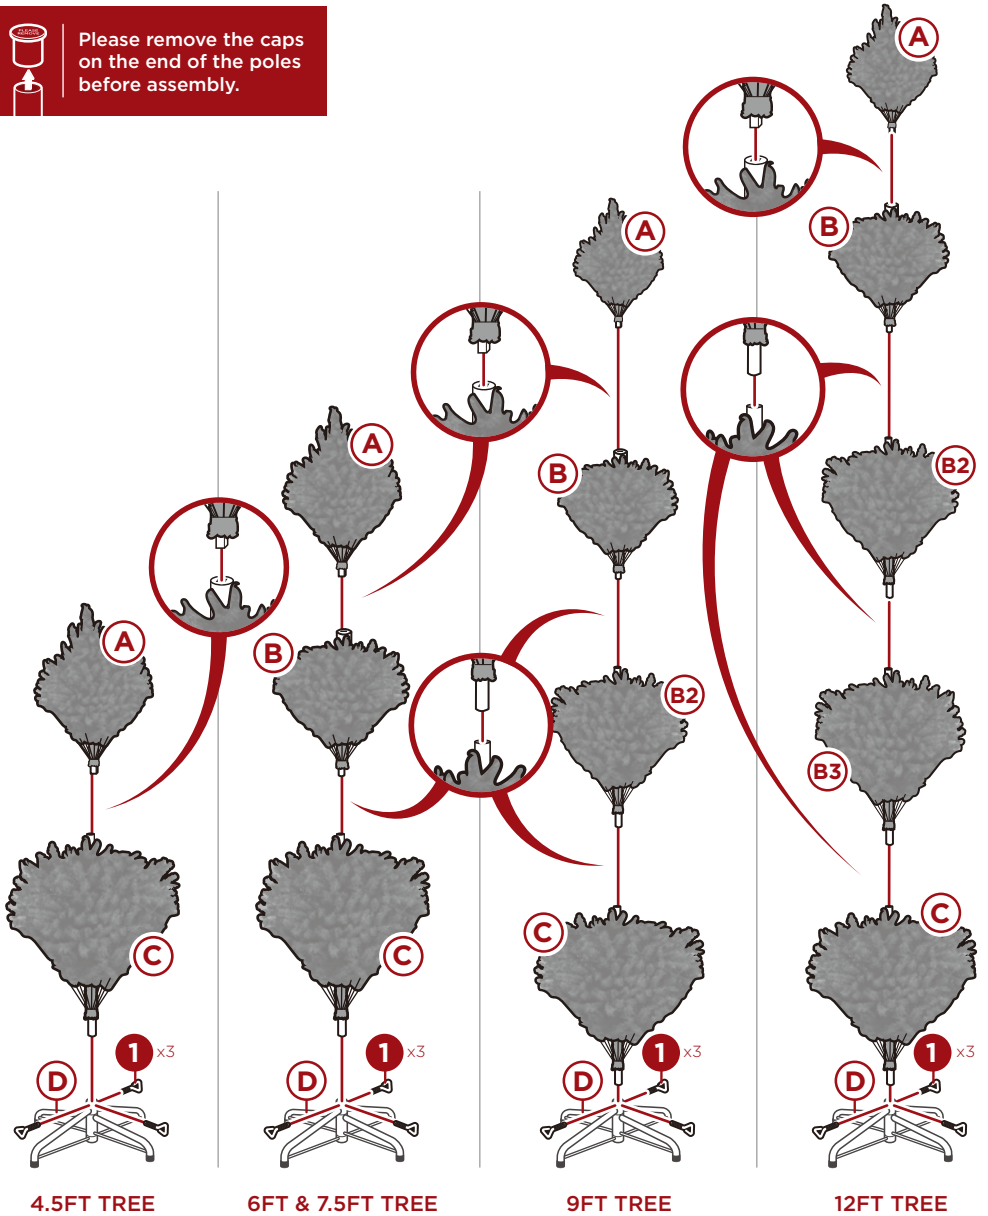

TYPE A

TYPE B

This manual includes two assemblies for two tree types: A & B. **TYPE A** uses an **internal power plug system**, while **TYPE B** uses an **internal plug system**. Identify your tree type before proceeding to assembly.

TYPE A PRODUCT ASSEMBLY

1

Assemble the tree.

NOTE: Bottom section is wider than the middle section. Make sure sections are arranged in the correct order.

Please remove the caps on the end of the poles before assembly.

TYPE A PRODUCT ASSEMBLY

2

Connect all the corresponding plugs.
Spread out the branches and arrange them to your preference.
Insert the bottom plug into a wall outlet to turn the lights on.

NOTE: Spare bulbs may be included and are attached to the plugs.

1. Find the innermost branch tips and open them in a "V" shape.

2. Open the next set of (3) branch tips with pointing outward, and one pointing up.

3. Open the next set of (4) branch tips with two pointing outward, and two in a wide "V" shape.