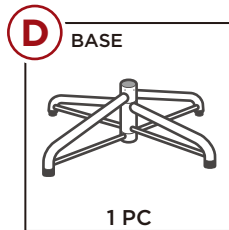

HARDWARE

LADDER
(REQUIRED)

2 PERSON
ASSEMBLY

UP TO 120 MIN.
ASSEMBLY

PARTS

FOR 9FT/12FT TREE

FOR 12FT TREE ONLY

NOTE: Wires may come wrapped around frame pieces. Locate and unwrap wires before assembly.

TYPE A

TYPE B

This manual includes two assemblies for two tree types: A & B. **TYPE A** uses an **internal power plug system**, while **TYPE B** uses an **internal plug system**. Identify your tree type before proceeding to assembly.