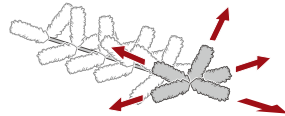

4.5FT TREE

6FT & 7.5FT TREE

9FT TREE

12FT TREE

FLUFFING INSTRUCTIONS

For an optimum appearance and satisfaction, this product **MUST** be fluffed according to the following directions.

NOTE: Start from the interior and work outward.

1. Find the innermost branch tips and open them in a "V" shape.

2. Open the next set of (3) branch tips with pointing outward, and one pointing up.

3. Open the next set of (4) branch tips with two pointing outward, and two in a wide "V" shape.

4. Open the next set of (5) branch tips in a five-pointed "Star" shape.

FLUFF TIME (APPROXIMATE)

Christmas Trees	30-120 min.
Wreaths	30-45 min.
Garlands	15-30 min.
Pathway Trees	15-30 min.

CLEANING & STORAGE