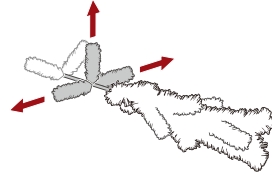

4.5FT TREE

6FT & 7.5FT TREE

9FT TREE

12FT TREE

FLUFFING INSTRUCTIONS

For an optimum appearance and satisfaction, this product **MUST** be fluffed according to the following directions.

NOTE: Start from the interior and work outward.

1. Find the innermost branch tips and open them in a "V" shape.

2. Open the next set of (3) branch tips with pointing outward, and one pointing up.

3. Open the next set of (4) branch tips with two pointing outward, and two in a wide "V" shape.

4. Open the next set of (5) branch tips in a five-pointed "Star" shape.

FLUFF TIME (APPROXIMATE)

Christmas Trees	30-120 min.
Wreaths	30-45 min.
Garlands	15-30 min.
Pathway Trees	15-30 min.

CLEANING & STORAGE