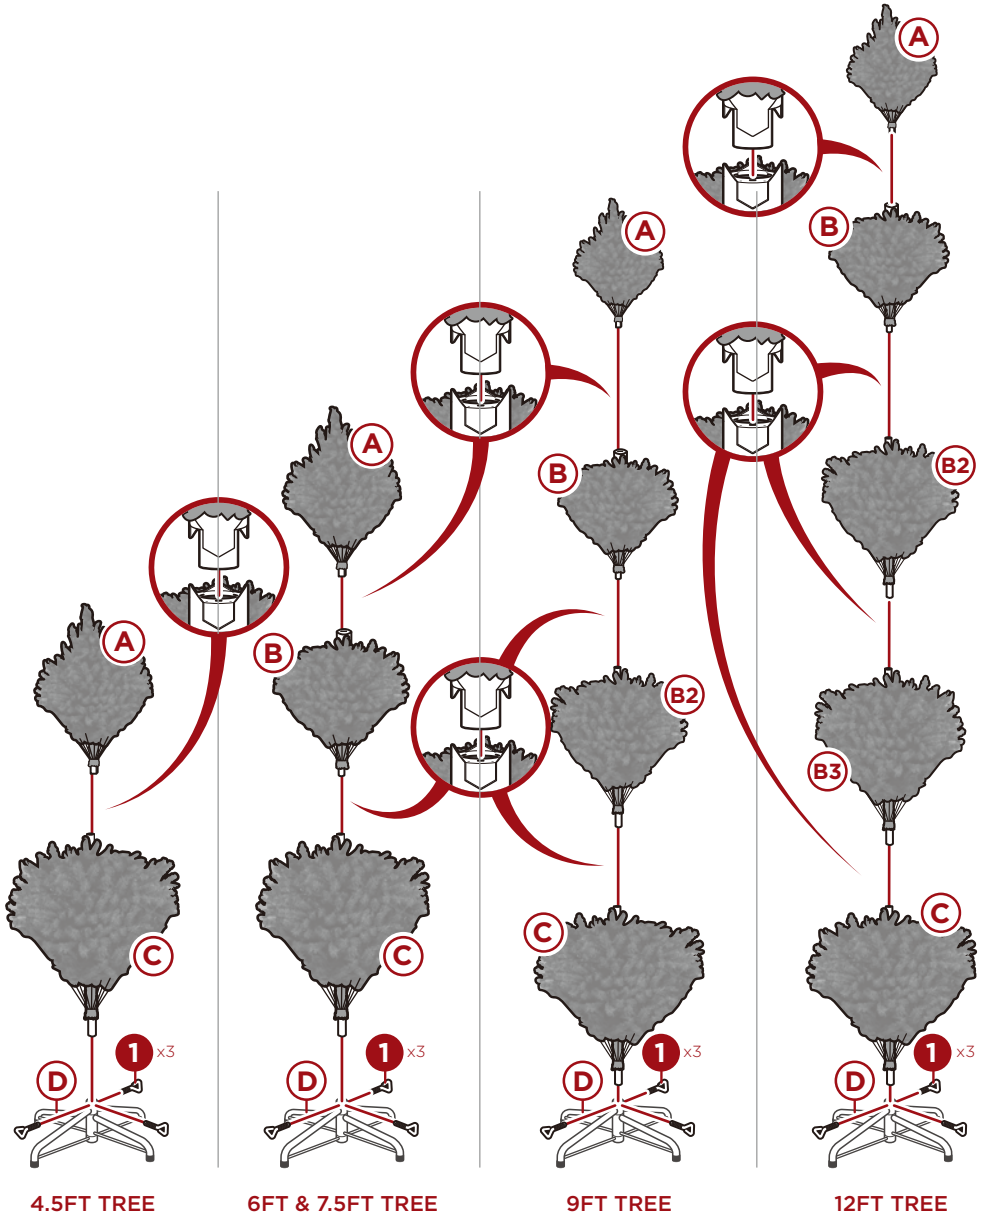

TYPE A PRODUCT ASSEMBLY

2

Connect all the corresponding plugs.
Spread out the branches and arrange them to your preference.
Insert the bottom plug into a wall outlet to turn the lights on.

NOTE: Spare bulbs may be included and are attached to the plugs.

4.5FT TREE

6FT & 7.5FT TREE

9FT TREE

12FT TREE

TYPE B PRODUCT ASSEMBLY

1

Assemble the tree by inserting the corresponding connectors on each section.

NOTE: Bottom section is wider than the middle section.
Make sure sections are arranged in the correct order.

TYPE B PRODUCT ASSEMBLY

3

Insert plug into a wall outlet. Press the pedal switch to toggle lights on/off.

NOTE: Branches come spread out and maintain their shape. Lights are powered through connectors in the pole; make sure they are properly joined.

1. Find the innermost branch tips and open them in a "V" shape.

2. Open the next set of (3) branch tips with pointing outward, and one pointing up.

3. Open the next set of (4) branch tips with two pointing outward, and two in a wide "V" shape.