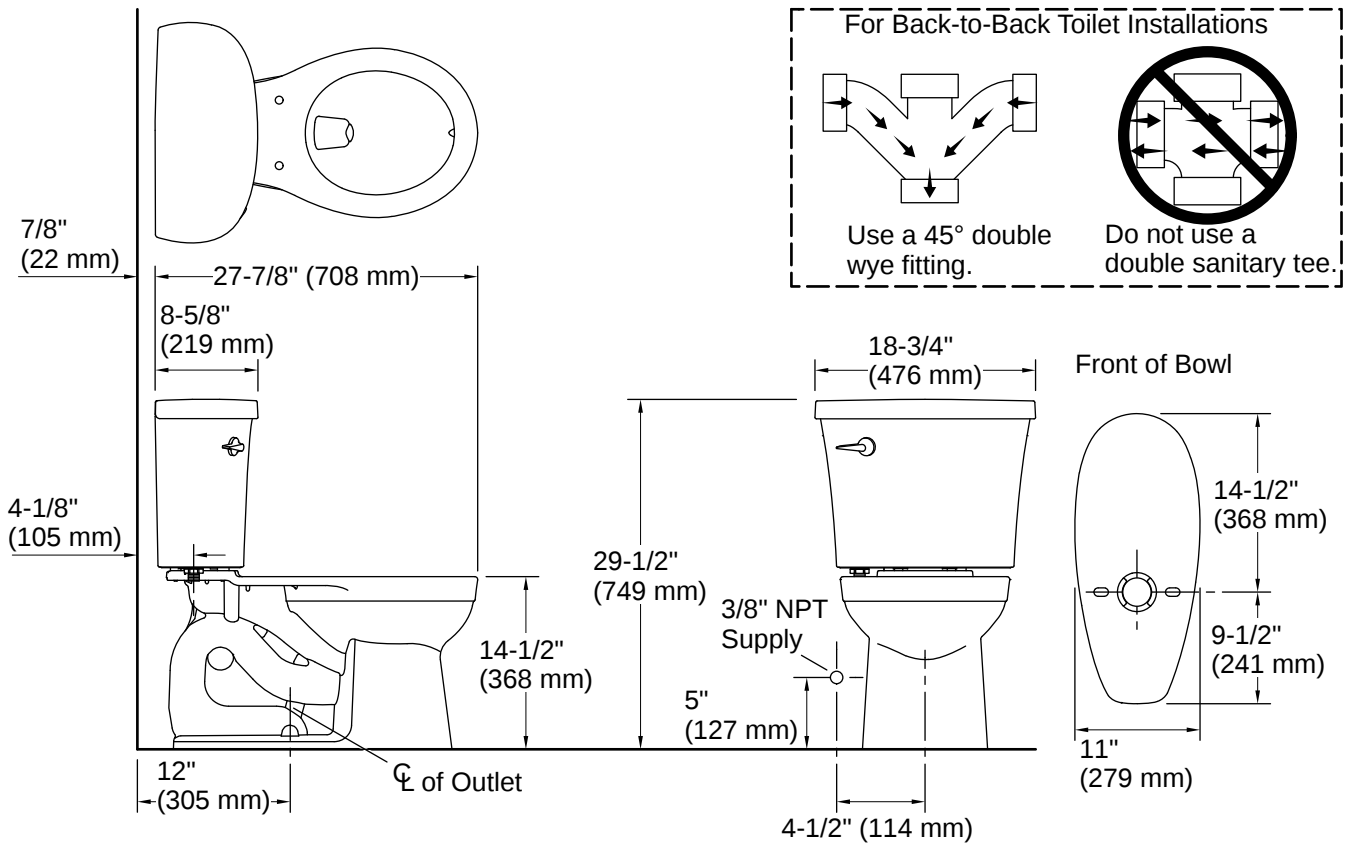

### Features

- Ideal for commercial installations
- Two-piece design
- 1.28 gpf (4.8 lpf)
- Durable metal left-hand Polished Chrome trip lever
- 2-1/8" (54 mm) fully glazed trapway
- Easy-to-service silicone seal
- Sanitary guard where bowl and tank meet for ease of cleaning
- Encapsulated bolts prevent rust and corrosion
- Combination consists of toilet bowl and tank
- Class Five® canister optimizes the flow out of the tank, harnessing gravity and the natural, powerful reducing cascade of water to increase the power and effectiveness of the flush
- Class Five® canister optimizes the flow out of the tank, harnessing gravity and the natural, powerful reducing cascade of water to increase the power and effectiveness of the flush

## Technical Information

Installation Type:	Floor-mount
Rough-in:	Standard 12" (305mm)
Flush Type:	Class Five
Flush Rate:	1.28 gpf (4.8 lpf)
Bowl Shape:	Round-front
Waste Outlet:	Floor
Trapway Size:	2-1/8" (54 mm)
Trapway Type:	Exposed
Water Surface Size:	10-3/8" x 7-1/16" (264 mm x 179 mm)
Rim to Water Surface:	5-5/8" (143 mm)

## Recommended Products/Accessories

- K-5420 Low-profile toilet bolt caps
- K-7637 3/8" NPT angle supply with stop and annealed vertical tube
- K-4636-RL ReadyLatch® Quiet-Close™ elongated toilet seat
- K-9466-L Left-hand trip lever
- K-25986-L Left-hand trip lever

## Installation

- Three-bolt quick-connect installation
- Standard 12" (305 mm) rough-in
- Seat and supply line sold separately