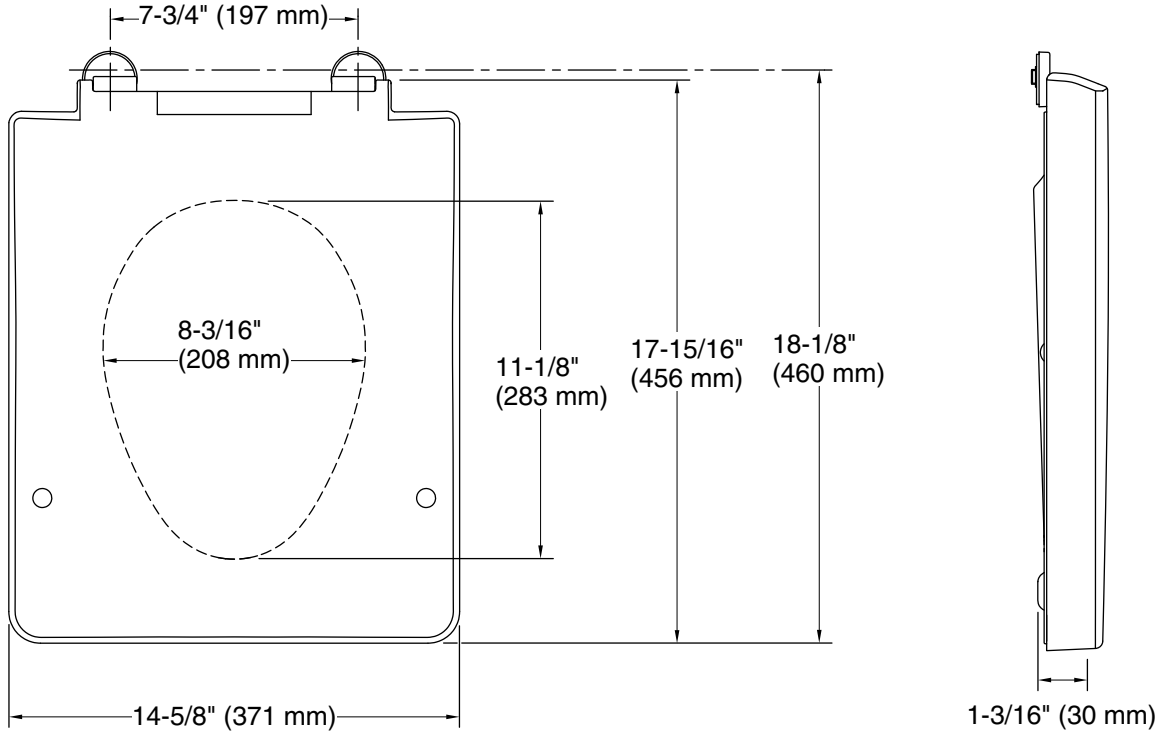

### Technical Information

All product dimensions are nominal.

- Seat shape type: Square
- Seat front type: Closed-front
- Seat-mounting holes: 6-11/16" (170 mm)