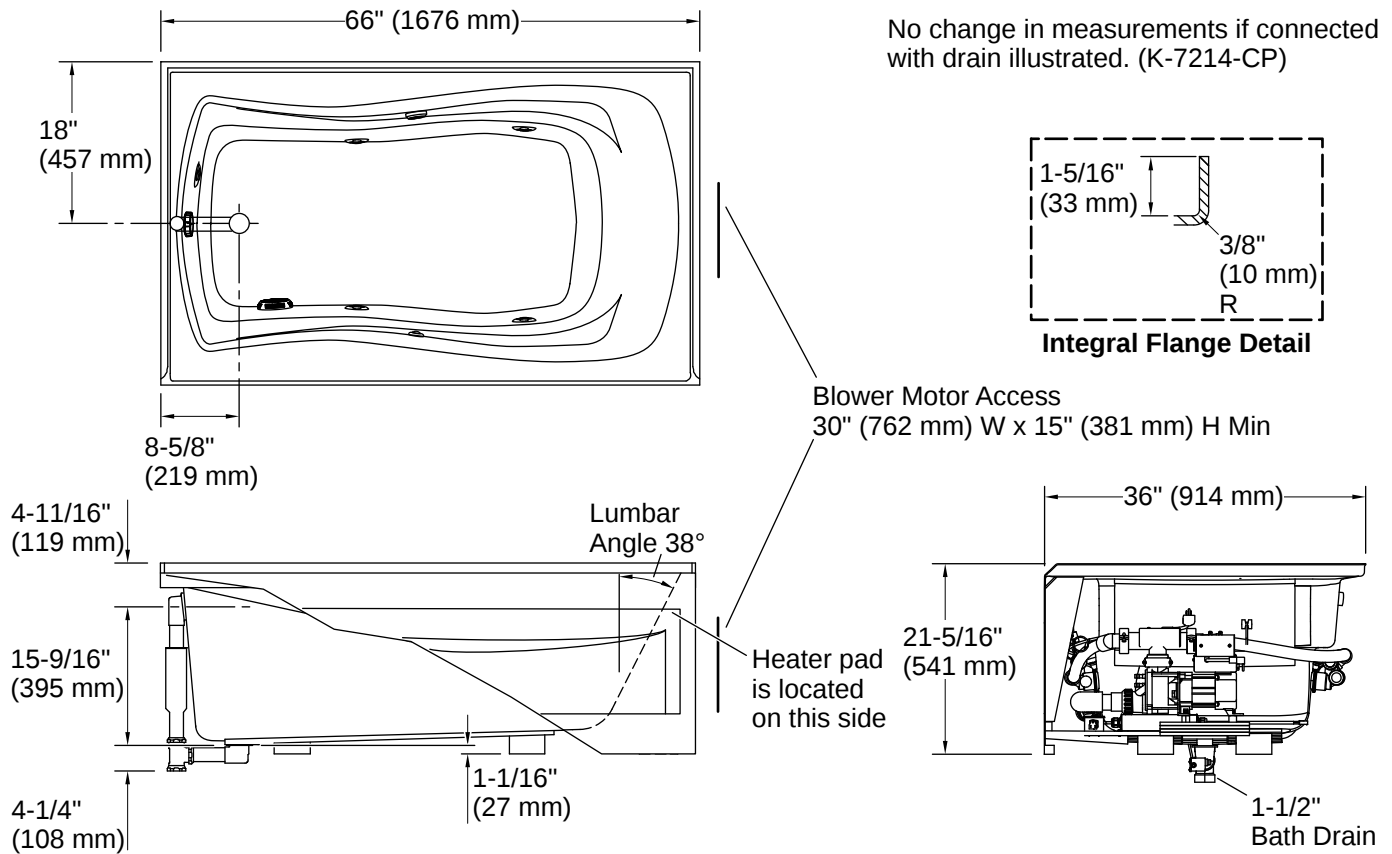

Installation

- Left drain
- Alcove

Installation Notes

Install this product according to the installation instructions.

Measure your actual product for rough-in details.

The hot water supply should be 70% of the capacity of the bath or greater. Installations will vary.

If installing a rim-mount faucet, make sure there is no interference above or below the deck before drilling any holes.