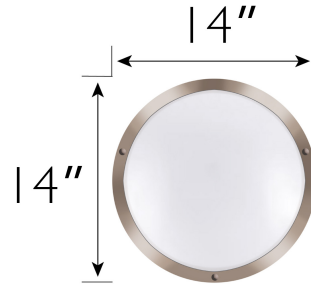

Ripon 14.5" 5CCT LED Ceiling Light
Satin Nickel

SPECIFICATIONS

MOUNTING:	Flush Mount	LED BRIGHTNESS (LUMENS):	14000
SLOPED CEILING ADAPTABLE:	N/A	LED COLOR CORRELATED TEMPERATURE (CCT):	2700K/3000K/3500K/ 4000K/5000K
LAMP TYPE 1:	Integrated CCT LED	LED COLOR RENDERING INDEX (CRI):	90
BULB INCLUDED:	N/A	LED EFFICACY:	70
WATTS PER BULB:	N/A	LED AVERAGE RATED LIFE:	40,000 hours
TOTAL WATTAGE:	20W	ENERGY EFFICIENT:	N/A
DIMMABLE:	Yes	LIGHTING AMPS:	N/A
MATERIAL CONSTRUCTION:	Steel	VOLTAGE:	120V
ASSEMBLED DIMENSIONS:	4" H x 14" L x 14" D		
WEIGHT:	2.94 lbs.		
BACKPLATE DIMENSIONS:	N/A		
CANOPY/PLATE DIMENSIONS:	N/A		
GLASS/SHADE DIMENSIONS:	N/A		
GLASS/SHADE MATERIAL:	Acrylic		
GLASS/SHADE TYPE:	N/A		
GLASS/SHADE COLOR:	White		