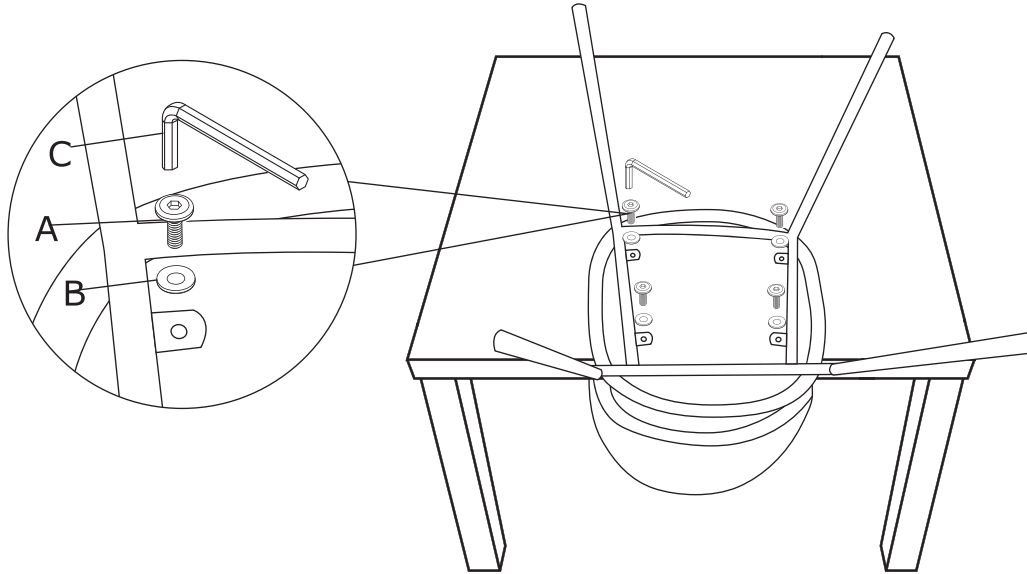

PRODUCT INFORMATION

Marlo Dining Chair

82064230

INSTRUCTION

Step 1

INSTRUCTION

Step 2

1

A × 4  M6×16mm	B × 4  φ6/φ18mm	C × 1  4 mm	
---	--	--	--

2