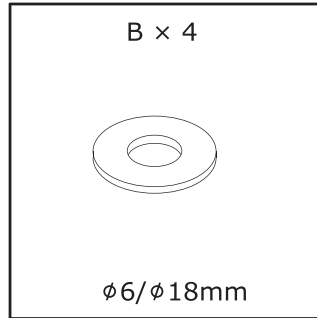

PRODUCT INFORMATION

Marlo Dining Chair

82064230

INSTRUCTION

Step 1

INSTRUCTION

Step 2

1

A × 4  M6×16mm	B × 4  φ6/φ18mm	C × 1  4 mm	
---	--	--	--

2