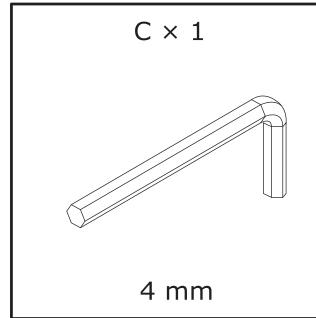

PRODUCT INFORMATION

Marlo Dining Chair

82064230

INSTRUCTION

Step 1

INSTRUCTION

Step 2

1

A × 4  M6×16mm	B × 4  φ6/φ18mm	C × 1  4 mm	
---	--	--	--

2