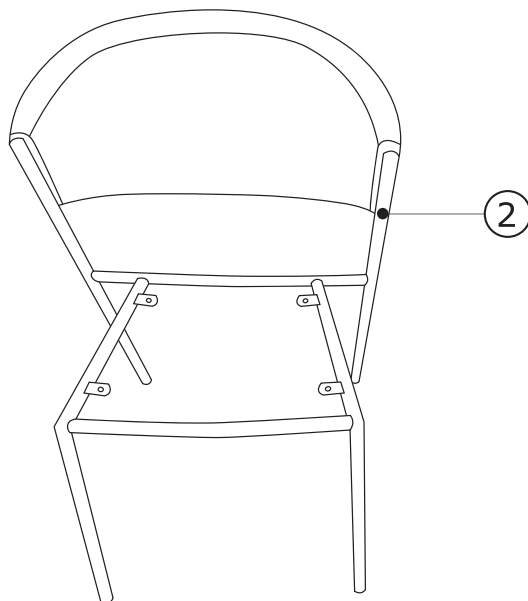

PRODUCT INFORMATION

Marlo Dining Chair

82064230

INSTRUCTION

Step 1

INSTRUCTION

Step 2

1

A × 4  M6×16mm	B × 4  φ6/φ18mm	C × 1  4 mm	
---	--	--	--

2