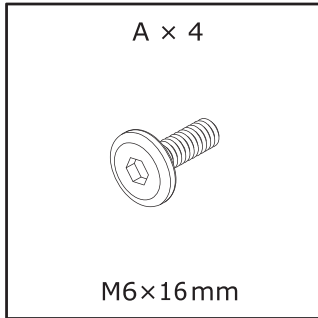

PRODUCT INFORMATION

Marlo Dining Chair

82064230

INSTRUCTION

Step 1

INSTRUCTION

Step 2

1

A × 4  M6×16mm	B × 4  φ6/φ18mm	C × 1  4 mm	
---	--	--	--

2