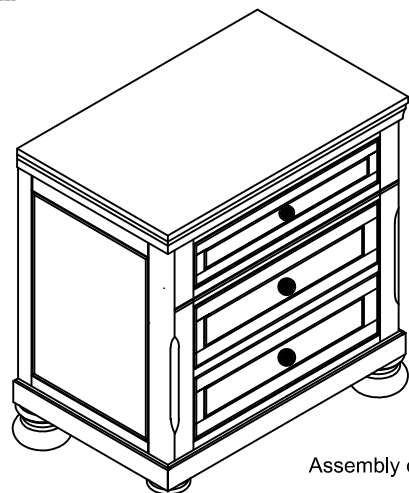

Assembly Instruction

ITEM#: 1718GY-4 NIGHT STAND W/HIDDEN DRAWER

PART LIST

1	NIGHT STAND	1PC
2	BUN FOOT	4PCS

STEP 1

STEP 2

STEP 3

Assembly completed