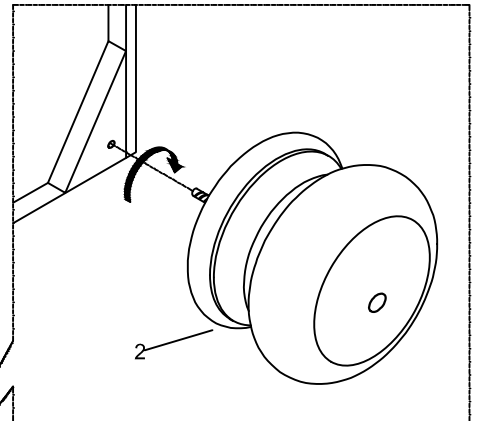

Assembly Instruction

ITEM#: 1718GY-4 NIGHT STAND W/HIDDEN DRAWER

PART LIST

1	NIGHT STAND	1PC
2	BUN FOOT	4PCS

STEP 1

STEP 2

STEP 3

Assembly completed