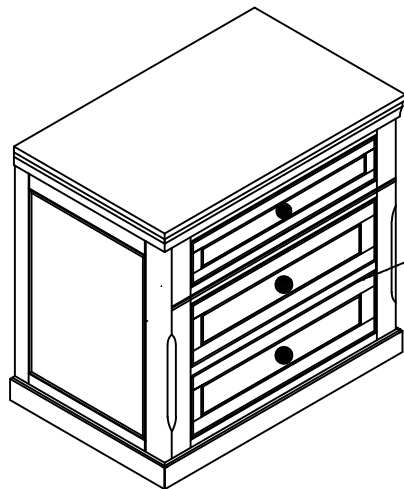

Assembly Instruction

ITEM#: 1718GY-4 NIGHT STAND W/HIDDEN DRAWER

PART LIST

1	NIGHT STAND	1PC
2	BUN FOOT	4PCS

STEP 1

STEP 2

STEP 3

Assembly completed