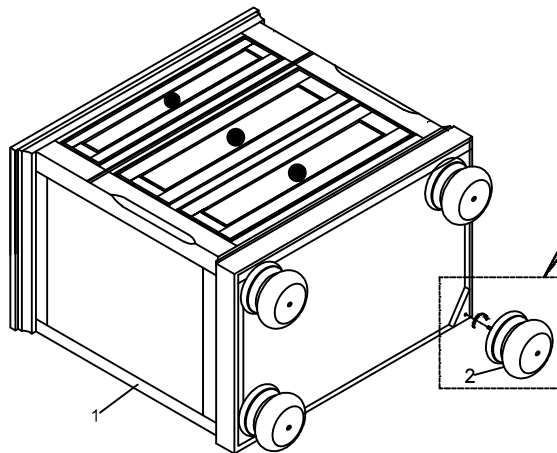

Assembly Instruction

ITEM#: 1718GY-4 NIGHT STAND W/HIDDEN DRAWER

PART LIST

1	NIGHT STAND	1PC
2	BUN FOOT	4PCS

STEP 1

STEP 2

STEP 3

Assembly completed