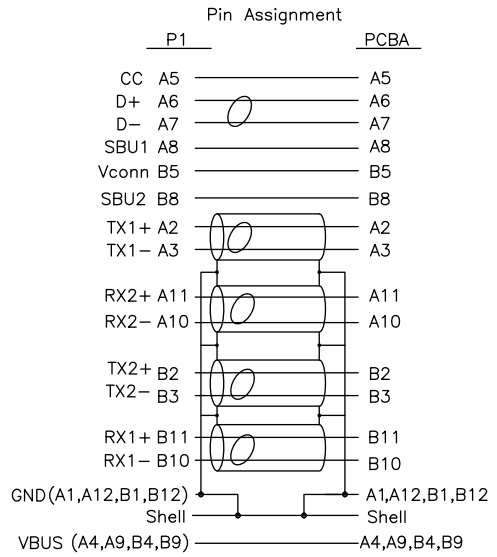

**WIRE CROSS SECTION:**

6	U3-UTC~ADAPTER~TPE MOLDING
5	TPE~BLACK
4	UTC~GE~SL(B) HOOD~ABS~BLACK
3	UTC~GE~SL(B)~ABS~10394C~STAR LOGO
2	UTC~GE~SL(B)~PVB+SMT
1	USB3.2 Type CM TO CM~34+24AWG~OD:4.3MM~BLACK~L=0.4M~CONNECTOR SHELL NI PLATED~10394C
NO.	DESCRIPTION

THIRD ANGLE PROJECTION

**StarTech.com**

<b>GENERAL NOTES</b>		PRODUCT ID	C21GA-USB-ETHERNET
DIMENSIONS ARE IN MM - DO NOT SCALE		DESCRIPTION	USB-C to Ethernet Adapter with USB-A Dongle, 10/100/1000Mbps
THIS DOCUMENT CONTAINS CONFIDENTIAL, PROPRIETARY INFORMATION THAT IS PROPERTY OF STARTECH.COM		<b>DO NOT SCALE</b>	<b>SHEET: 1 OF: 1</b>
		<b>UPLOAD DATE: 5/27/2026</b>	