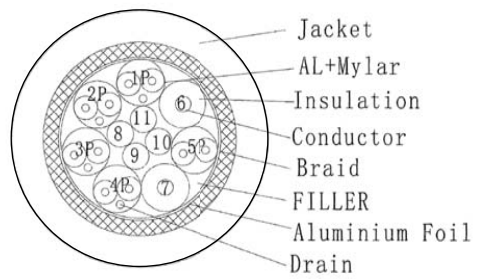

**WIRE CROSS SECTION:**

6	U3-UTC~ADAPTER~TPE MOLDING
5	TPE~BLACK
4	UTC~GE~SL(B) HOOD~ABS~BLACK
3	UTC~GE~SL(B)~ABS~10394C~STAR LOGO
2	UTC~GE~SL(B)~PVB+SMT
1	USB3.2 Type CM TO CM~34+24AWG~OD:4.3MM~BLACK~L=0.4M~CONNECTOR SHELL NI PLATED~10394C
NO.	DESCRIPTION

THIRD ANGLE PROJECTION

**StarTech.com**

<b>GENERAL NOTES</b>		PRODUCT ID	C21GA-USB-ETHERNET
DIMENSIONS ARE IN MM - DO NOT SCALE		DESCRIPTION	USB-C to Ethernet Adapter with USB-A Dongle, 10/100/1000Mbps
THIS DOCUMENT CONTAINS CONFIDENTIAL, PROPRIETARY INFORMATION THAT IS PROPERTY OF STARTECH.COM		<b>DO NOT SCALE</b>	<b>SHEET: 1 OF: 1</b>
		<b>UPLOAD DATE: 5/27/2026</b>	