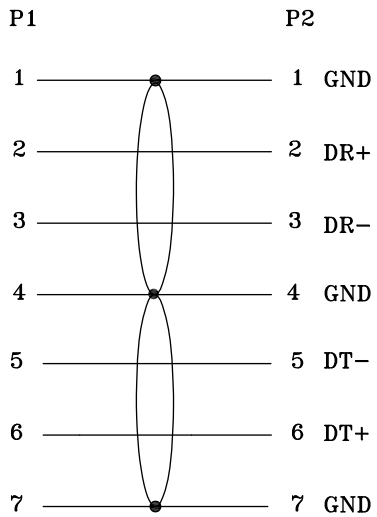

WIRE CONNECTION:

THIRD ANGLE PROJECTION

StarTech.com

GENERAL NOTES

DIMENSIONS ARE IN MM - DO NOT SCALE
 THIS DOCUMENT CONTAINS CONFIDENTIAL, PROPRIETARY INFORMATION THAT IS PROPERTY OF STARTECH.COM

PRODUCT ID	SATA36
DESCRIPTION	36in SATA Serial ATA Cable
DO NOT SCALE	SHEET: 1 OF: 1
UPLOAD DATE: 9/20/2023	

COMPONENTS	DESCRIPTION	Q'TY
1	CABLE Serial ATA Cable, UL2725, (26AWG*2C+AM+2D)*2PCS. Flat CableA, RED Color, 2.2*7.8, Insulator Material: FM-PE	1
2	SA07F SATA 7P Female, Insulator: Black P.B.T UL94V-0 Contact: Copper Alloy 15" Gold Plated	2
3	Hood PVC Molded Color:Black	2