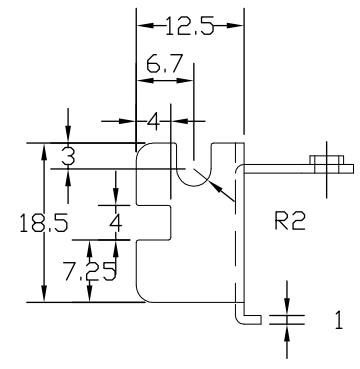

THIRD ANGLE PROJECTION

GENERAL NOTES

DIMENSIONS ARE IN MM - DO NOT SCALE
 THIS DOCUMENT CONTAINS CONFIDENTIAL,
 PROPRIETARY INFORMATION THAT IS
 PROPERTY OF STARTECH.COM

StarTech.com

PRODUCT ID	PEXUSB4DP (Low Profile Bracket)		
DESCRIPTION	4 Port PCI Express Low Profile High Speed USB Card		
DO NOT SCALE	SHEET: 2 OF 3	UPLOAD DATE: 6/27/2022	

THIRD ANGLE PROJECTION

GENERAL NOTES

DIMENSIONS ARE IN MM - DO NOT SCALE
 THIS DOCUMENT CONTAINS CONFIDENTIAL,
 PROPRIETARY INFORMATION THAT IS
 PROPERTY OF STARTECH.COM

PRODUCT ID	PEXUSB4DP (Full Profile Bracket)		
DESCRIPTION	4 Port PCI Express Low Profile High Speed USB Card		
DO NOT SCALE	SHEET: 3 OF: 3	UPLOAD DATE: 6/27/2022	