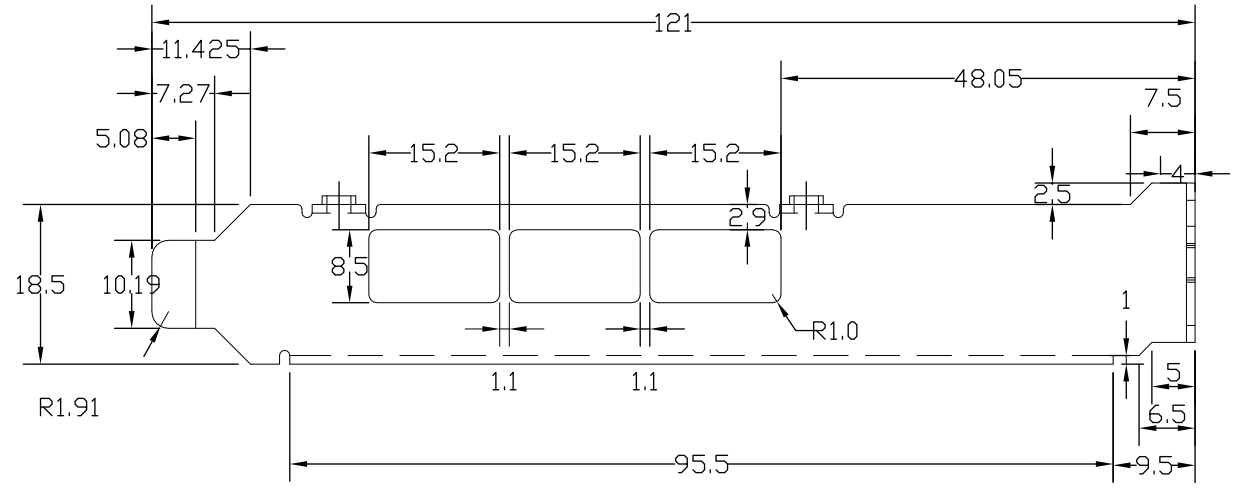

THIRD ANGLE PROJECTION

GENERAL NOTES

DIMENSIONS ARE IN MM - DO NOT SCALE
 THIS DOCUMENT CONTAINS CONFIDENTIAL,
 PROPRIETARY INFORMATION THAT IS
 PROPERTY OF STARTECH.COM

PRODUCT ID	PEXUSB4DP (PCB Board)		
DESCRIPTION	4 Port PCI Express Low Profile High Speed USB Card		
DO NOT SCALE	SHEET: 1 OF 3	UPLOAD DATE: 6/27/2022	

THIRD ANGLE PROJECTION

GENERAL NOTES

DIMENSIONS ARE IN MM - DO NOT SCALE
 THIS DOCUMENT CONTAINS CONFIDENTIAL,
 PROPRIETARY INFORMATION THAT IS
 PROPERTY OF STARTECH.COM

StarTech.com

PRODUCT ID	PEXUSB4DP (Low Profile Bracket)		
DESCRIPTION	4 Port PCI Express Low Profile High Speed USB Card		
DO NOT SCALE	SHEET: 2 OF 3	UPLOAD DATE: 6/27/2022	

THIRD ANGLE PROJECTION

GENERAL NOTES

DIMENSIONS ARE IN MM - DO NOT SCALE
 THIS DOCUMENT CONTAINS CONFIDENTIAL,
 PROPRIETARY INFORMATION THAT IS
 PROPERTY OF STARTECH.COM

PRODUCT ID	PEXUSB4DP (Full Profile Bracket)		
DESCRIPTION	4 Port PCI Express Low Profile High Speed USB Card		
DO NOT SCALE	SHEET: 3 OF: 3	UPLOAD DATE: 6/27/2022	