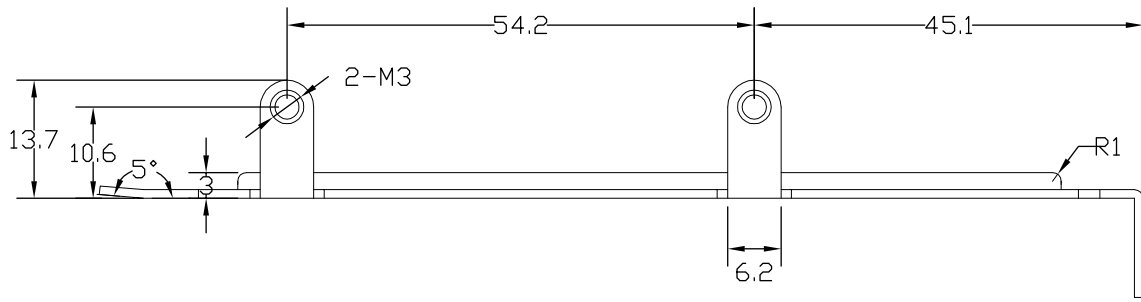

THIRD ANGLE PROJECTION

GENERAL NOTES

DIMENSIONS ARE IN MM - DO NOT SCALE
 THIS DOCUMENT CONTAINS CONFIDENTIAL,
 PROPRIETARY INFORMATION THAT IS
 PROPERTY OF STARTECH.COM

PRODUCT ID	PEXUSB4DP (PCB Board)		
DESCRIPTION	4 Port PCI Express Low Profile High Speed USB Card		
DO NOT SCALE	SHEET: 1 OF 3	UPLOAD DATE: 6/27/2022	

THIRD ANGLE PROJECTION

GENERAL NOTES

DIMENSIONS ARE IN MM - DO NOT SCALE
 THIS DOCUMENT CONTAINS CONFIDENTIAL,
 PROPRIETARY INFORMATION THAT IS
 PROPERTY OF STARTECH.COM

StarTech.com

PRODUCT ID	PEXUSB4DP (Low Profile Bracket)		
DESCRIPTION	4 Port PCI Express Low Profile High Speed USB Card		
DO NOT SCALE	SHEET: 2 OF 3	UPLOAD DATE: 6/27/2022	

THIRD ANGLE PROJECTION

GENERAL NOTES

DIMENSIONS ARE IN MM - DO NOT SCALE
 THIS DOCUMENT CONTAINS CONFIDENTIAL,
 PROPRIETARY INFORMATION THAT IS
 PROPERTY OF STARTECH.COM

PRODUCT ID	PEXUSB4DP (Full Profile Bracket)		
DESCRIPTION	4 Port PCI Express Low Profile High Speed USB Card		
DO NOT SCALE	SHEET: 3 OF: 3	UPLOAD DATE: 6/27/2022	