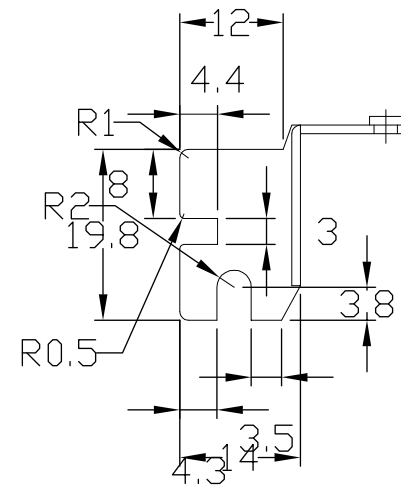

THIRD ANGLE PROJECTION

GENERAL NOTES

DIMENSIONS ARE IN MM - DO NOT SCALE
 THIS DOCUMENT CONTAINS CONFIDENTIAL,
 PROPRIETARY INFORMATION THAT IS
 PROPERTY OF STARTECH.COM

PRODUCT ID	PEXUSB4DP (PCB Board)		
DESCRIPTION	4 Port PCI Express Low Profile High Speed USB Card		
DO NOT SCALE	SHEET: 1 OF 3	UPLOAD DATE: 6/27/2022	

THIRD ANGLE PROJECTION

GENERAL NOTES

DIMENSIONS ARE IN MM - DO NOT SCALE
 THIS DOCUMENT CONTAINS CONFIDENTIAL,
 PROPRIETARY INFORMATION THAT IS
 PROPERTY OF STARTECH.COM

StarTech.com

PRODUCT ID	PEXUSB4DP (Low Profile Bracket)		
DESCRIPTION	4 Port PCI Express Low Profile High Speed USB Card		
DO NOT SCALE	SHEET: 2 OF 3	UPLOAD DATE: 6/27/2022	

THIRD ANGLE PROJECTION

GENERAL NOTES

DIMENSIONS ARE IN MM - DO NOT SCALE
 THIS DOCUMENT CONTAINS CONFIDENTIAL,
 PROPRIETARY INFORMATION THAT IS
 PROPERTY OF STARTECH.COM

PRODUCT ID	PEXUSB4DP (Full Profile Bracket)		
DESCRIPTION	4 Port PCI Express Low Profile High Speed USB Card		
DO NOT SCALE	SHEET: 3 OF: 3	UPLOAD DATE: 6/27/2022	