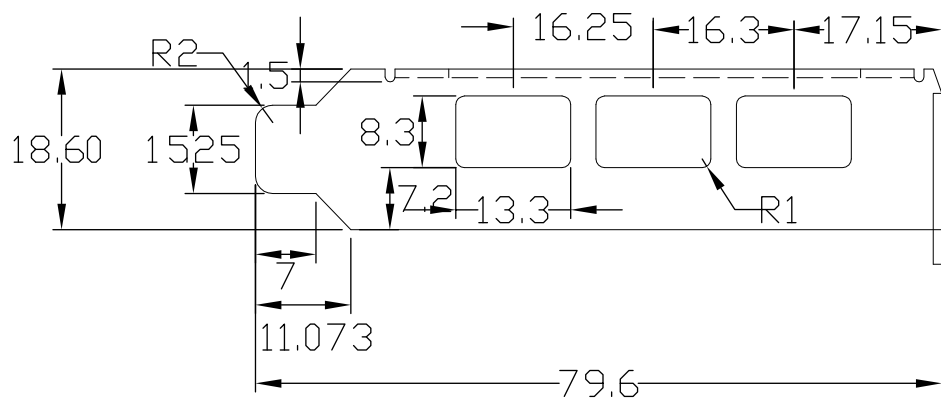

THIRD ANGLE PROJECTION

GENERAL NOTES

DIMENSIONS ARE IN MM - DO NOT SCALE
 THIS DOCUMENT CONTAINS CONFIDENTIAL,
 PROPRIETARY INFORMATION THAT IS
 PROPERTY OF STARTECH.COM

PRODUCT ID	PEXUSB4DP (PCB Board)		
DESCRIPTION	4 Port PCI Express Low Profile High Speed USB Card		
DO NOT SCALE	SHEET: 1 OF 3	UPLOAD DATE: 6/27/2022	

THIRD ANGLE PROJECTION

GENERAL NOTES

DIMENSIONS ARE IN MM - DO NOT SCALE
 THIS DOCUMENT CONTAINS CONFIDENTIAL,
 PROPRIETARY INFORMATION THAT IS
 PROPERTY OF STARTECH.COM

StarTech.com

PRODUCT ID	PEXUSB4DP (Low Profile Bracket)		
DESCRIPTION	4 Port PCI Express Low Profile High Speed USB Card		
DO NOT SCALE	SHEET: 2 OF 3	UPLOAD DATE: 6/27/2022	

THIRD ANGLE PROJECTION

GENERAL NOTES

DIMENSIONS ARE IN MM - DO NOT SCALE
 THIS DOCUMENT CONTAINS CONFIDENTIAL,
 PROPRIETARY INFORMATION THAT IS
 PROPERTY OF STARTECH.COM

PRODUCT ID	PEXUSB4DP (Full Profile Bracket)		
DESCRIPTION	4 Port PCI Express Low Profile High Speed USB Card		
DO NOT SCALE	SHEET: 3 OF: 3	UPLOAD DATE: 6/27/2022	