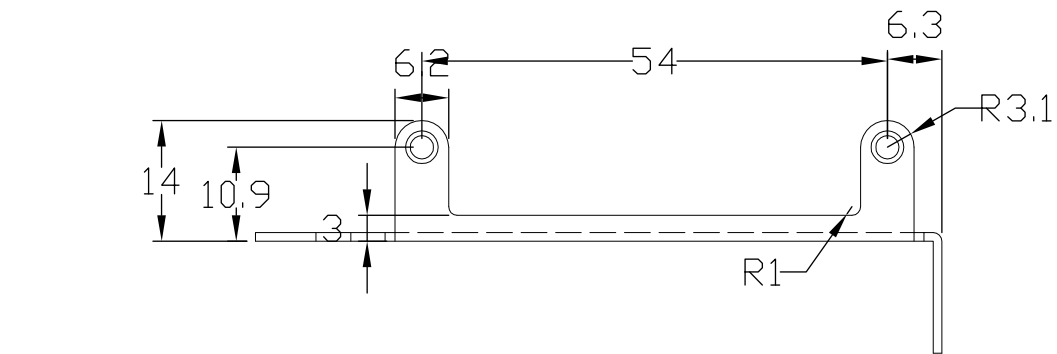

THIRD ANGLE PROJECTION

GENERAL NOTES

DIMENSIONS ARE IN MM - DO NOT SCALE
 THIS DOCUMENT CONTAINS CONFIDENTIAL,
 PROPRIETARY INFORMATION THAT IS
 PROPERTY OF STARTECH.COM

PRODUCT ID	PEXUSB4DP (PCB Board)		
DESCRIPTION	4 Port PCI Express Low Profile High Speed USB Card		
DO NOT SCALE	SHEET: 1 OF 3	UPLOAD DATE: 6/27/2022	

THIRD ANGLE PROJECTION

GENERAL NOTES

DIMENSIONS ARE IN MM - DO NOT SCALE
 THIS DOCUMENT CONTAINS CONFIDENTIAL,
 PROPRIETARY INFORMATION THAT IS
 PROPERTY OF STARTECH.COM

StarTech.com

PRODUCT ID	PEXUSB4DP (Low Profile Bracket)		
DESCRIPTION	4 Port PCI Express Low Profile High Speed USB Card		
DO NOT SCALE	SHEET: 2 OF 3	UPLOAD DATE: 6/27/2022	

THIRD ANGLE PROJECTION

GENERAL NOTES

DIMENSIONS ARE IN MM - DO NOT SCALE
 THIS DOCUMENT CONTAINS CONFIDENTIAL,
 PROPRIETARY INFORMATION THAT IS
 PROPERTY OF STARTECH.COM

PRODUCT ID	PEXUSB4DP (Full Profile Bracket)		
DESCRIPTION	4 Port PCI Express Low Profile High Speed USB Card		
DO NOT SCALE	SHEET: 3 OF: 3	UPLOAD DATE: 6/27/2022	