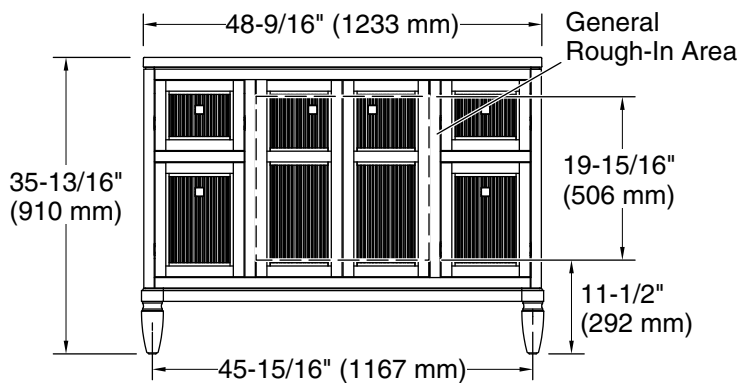

Features

- Four full-extension 12-3/4" (325 mm) drawers with soft-close side-mount slides
- Three-way adjustable slow-close door hinges for easy cabinet access
- 18" (457 mm) cabinet interior provides ample storage space
- Finish-matched cabinet interior offers generous clearance for plumbing
- Customize your storage with optional accessories such as floor liners, drawer organizers, and perfectly sized containers (sold separately)
- Brushed Nickel hardware included on the White and Slate Grey vanities
- Coordinates with Pure White (PWH) quartz side splash (sold separately)
- Pure White (PWH) quartz vanity top adds beauty and long-lasting durability

1WX Slate Grey

Waste Pipe Location Information

Technical Information

All product dimensions are nominal.

Lighting included: No

Notes

Install this product according to the installation instructions.