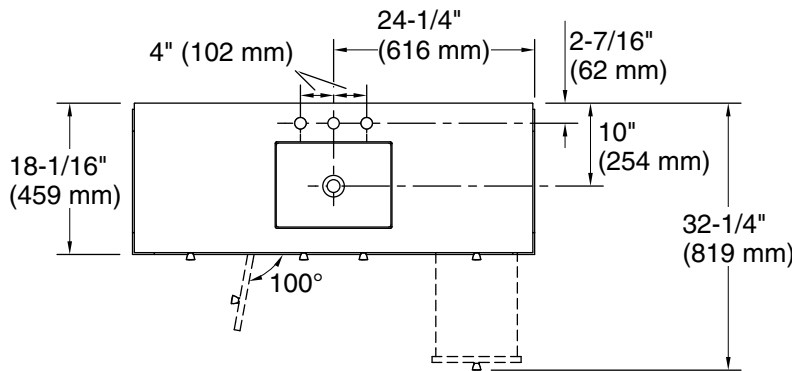

Features

- Four full-extension 12-3/4" (325 mm) drawers with soft-close side-mount slides
- Three-way adjustable slow-close door hinges for easy cabinet access
- 18" (457 mm) cabinet interior provides ample storage space
- Finish-matched cabinet interior offers generous clearance for plumbing
- Customize your storage with optional accessories such as floor liners, drawer organizers, and perfectly sized containers (sold separately)
- Brushed Nickel hardware included on the White and Slate Grey vanities
- Coordinates with Pure White (PWH) quartz side splash (sold separately)
- Pure White (PWH) quartz vanity top adds beauty and long-lasting durability

1WX Slate Grey

Waste Pipe Location Information

Technical Information

All product dimensions are nominal.

Lighting included: No

Notes

Install this product according to the installation instructions.