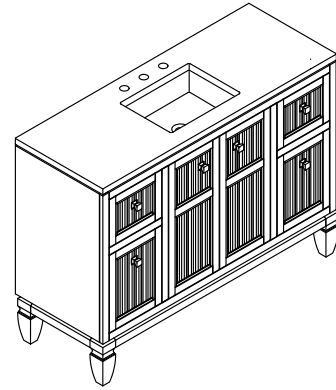

Features

- Four full-extension 12-3/4" (325 mm) drawers with soft-close side-mount slides
- Three-way adjustable slow-close door hinges for easy cabinet access
- 18" (457 mm) cabinet interior provides ample storage space
- Finish-matched cabinet interior offers generous clearance for plumbing
- Customize your storage with optional accessories such as floor liners, drawer organizers, and perfectly sized containers (sold separately)
- Brushed Nickel hardware included on the White and Slate Grey vanities
- Coordinates with Pure White (PWH) quartz side splash (sold separately)
- Pure White (PWH) quartz vanity top adds beauty and long-lasting durability

Material

- Solid wood and moisture-resistant MDF
- Painted exterior
- Vitreous china sink
- Quartz vanity top

Installation

- Easy installation – no special tools required
- Separate vanity top makes for simplified installation

Required Products/Accessories

K-33542 Cabinet knob

Recommended Products/Accessories

K-25817 4" x 48" quartz backsplash

K-25819 4" x 17-1/4" quartz side splash

Codes/Standards

ASME A112.19.2/CSA B45.1
EPA TSCA Title VI/CARB P2

KOHLER® One-Year Limited Warranty

See website for detailed warranty information.

Available Colors/Finishes

Color tiles intended for reference only.

Color	Code	Description

0 White

1WX Slate Grey