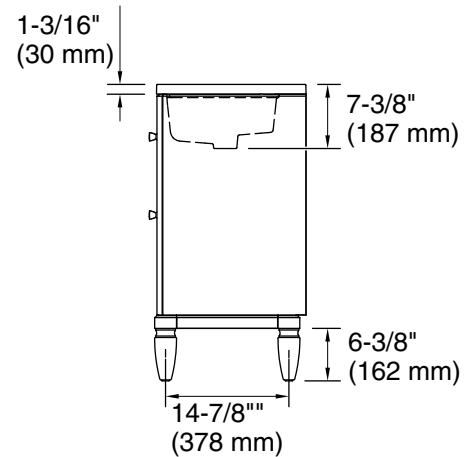

Features

- Four full-extension 12-3/4" (325 mm) drawers with soft-close side-mount slides
- Three-way adjustable slow-close door hinges for easy cabinet access
- 18" (457 mm) cabinet interior provides ample storage space
- Finish-matched cabinet interior offers generous clearance for plumbing
- Customize your storage with optional accessories such as floor liners, drawer organizers, and perfectly sized containers (sold separately)
- Brushed Nickel hardware included on the White and Slate Grey vanities
- Coordinates with Pure White (PWH) quartz side splash (sold separately)
- Pure White (PWH) quartz vanity top adds beauty and long-lasting durability

1WX Slate Grey

Waste Pipe Location Information

Technical Information

All product dimensions are nominal.

Lighting included: No

Notes

Install this product according to the installation instructions.