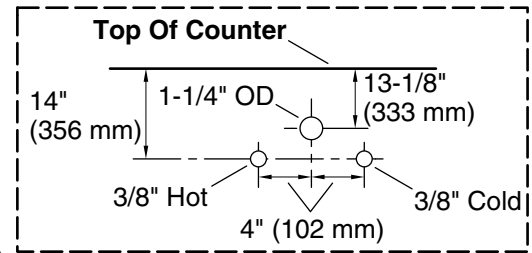

Features

- Four full-extension 12-3/4" (325 mm) drawers with soft-close side-mount slides
- Three-way adjustable slow-close door hinges for easy cabinet access
- 18" (457 mm) cabinet interior provides ample storage space
- Finish-matched cabinet interior offers generous clearance for plumbing
- Customize your storage with optional accessories such as floor liners, drawer organizers, and perfectly sized containers (sold separately)
- Brushed Nickel hardware included on the White and Slate Grey vanities
- Coordinates with Pure White (PWH) quartz side splash (sold separately)
- Pure White (PWH) quartz vanity top adds beauty and long-lasting durability

1WX Slate Grey

Waste Pipe Location Information

Technical Information

All product dimensions are nominal.

Lighting included: No

Notes

Install this product according to the installation instructions.