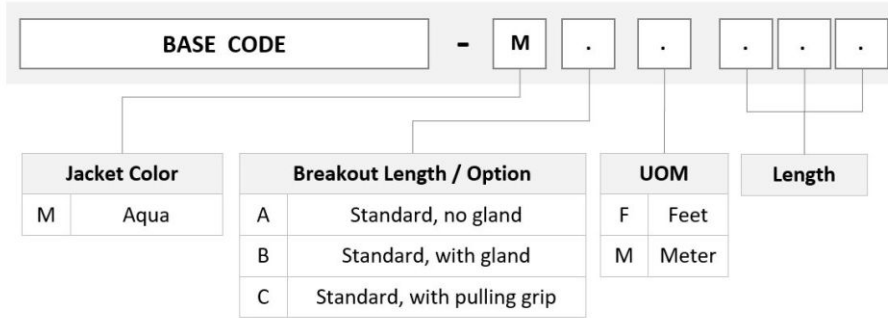

General Specifications

Color, boot A	Black
Color, connector A	Aqua
Color, boot B	Black
Color, connector B	Aqua
Construction Type	Stranded
Furcation Color	Aqua
Interface, Connector A	MPO-12/UPC Female
Interface, Connector B	MPO-12/UPC Female
Jacket Color	Aqua
Polarity	Method B (LL)
Fibers per Subunit, quantity	12
Total Fibers, quantity	48

Dimensions

Breakout Length	33 in
Cable Assembly Length Range (m)	3 – 999
Cable Assembly Length Range (ft)	10 – 999

Ordering Tree

FGXMPMPAH

Mechanical Specifications

Cable Retention Strength, maximum 11.24 lb @ 0° | 4.40 lb @ 90°