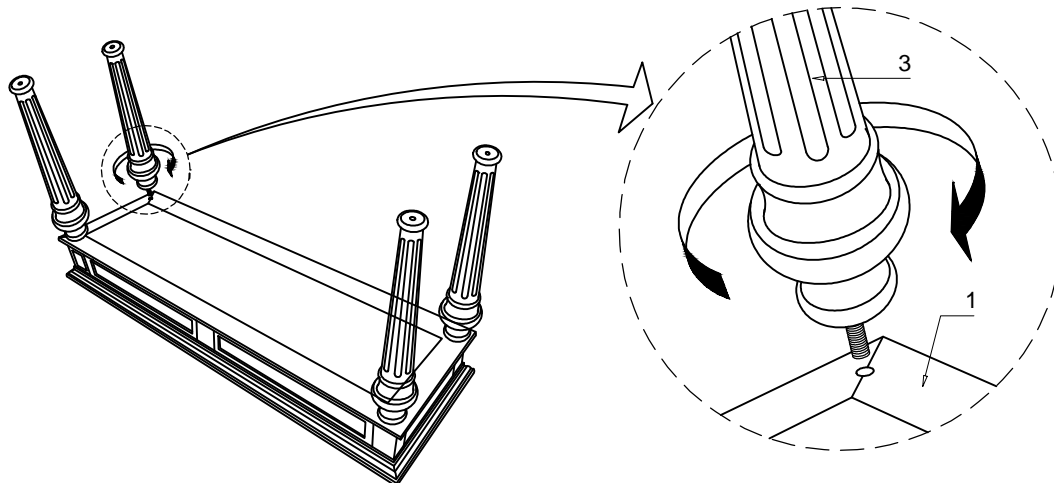

HEKMAN®

A HOWARD MILLER COMPANY

23306 SOFA TABLE

PART INSIDE				
1 TOP ASSEMBLY (1 Pc)	2 STRETCHER (1 Pc)	3 LEG (4 Pcs)	4 BUNFEET (4 Pcs)	
				

Assembly Instruction

STEP 1.

LAY TOP ASSEMBLY UPSIDE DOWN ON A SOFT, CLEAN AND FLAT SURFACE.
TURN THE LEGS (3) IN THE TOP ASSEMBLY (1).

STEP 2.

PLACE STRETCHER ASSEMBLY (2) ON THE LEGS (3).
TURN THE FEET (4) INTO THE LEGS HOLDING THE STRETCHER ASSEMBLY IN PLACE.