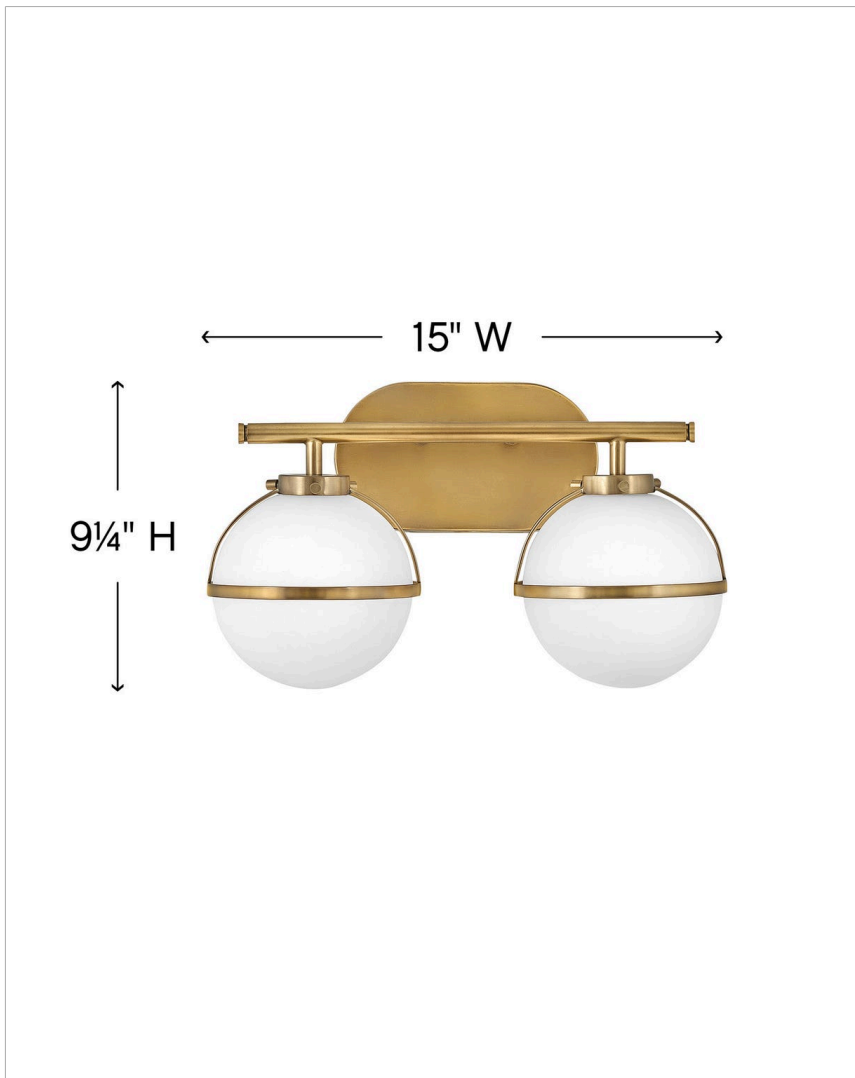

HOLLIS

5662HB-LL

SMALL TWO LIGHT VANITY

The distinctive vintage globe design of Hollis evokes a mid-century mood, yet its clean lines and sophisticated silhouette provide versatility for a variety of décors. Etched opal glass globes shine against a Heritage Brass or a Black finish.

DETAILS	
FINISH:	Heritage Brass
MATERIAL:	Steel
GLASS:	Etched Opal
DIMMABLE:	YES - CL TYPE DIMMER (SSL7A)

DIMENSIONS	
WIDTH:	15"
HEIGHT:	9.3"
WEIGHT:	2.2lb
BACK PLATE:	8"W X 4.5"H
EXTENSION:	7.8"
TOP TO OUTLET:	2.25"

LIGHT SOURCE	
LIGHT SOURCE:	Socketed
LED NAME:	EG9L-5
WATTAGE:	2-5w G9 LED *Included
VOLTAGE:	120v
LUMENS:	1100
CRI:	90
INCANDESCENT EQUIVALENCY:	2 x 50w
DIMMABLE:	YES - CL TYPE DIMMER (SSL7A)

SHIPPING	
CARTON LENGTH:	26.5
CARTON WIDTH:	9
CARTON HEIGHT:	15
CARTON WEIGHT:	7.9

PRODUCT DETAILS:

- Invisimount hardware is hidden on the backplate for a clean silhouette
- This fixture can be mounted either up or down to best fit your space
- Damp Rated
- LED Bulbs carry a 3-year limited warranty
- Distinctive mid-century modern elements merge with sleek and timeless forms for a vintage vibe with modern flair