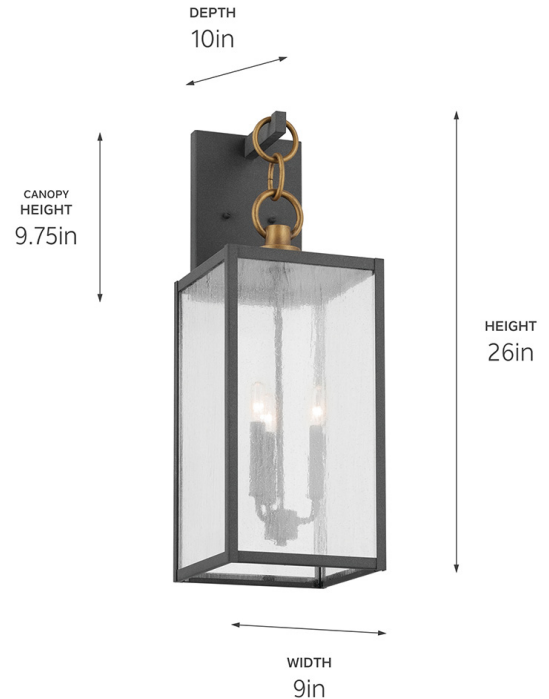

SPECIFICATIONS

Certifications/Qualifications

Prop65	Yes
DarkSky Approved	No
Location Rating	Wet
	kichler.com/warranty

Dimensions

Height	26"
Width	9"
Height From Center Of Wall Opening (Spec Sheet)	5"
Depth	10"
Weight	8.84 LBS
Canopy Height	1"
Canopy Width	6.5"
Canopy Depth	9.75"

Electrical

Input Voltage	120 V

Light Source

Light Source	Bulb
Lamp Included	Not Included
# Of Bulbs/LED Modules	3
Max Or Nominal Watt	60 W
Lamp Type	B10
Socket Type	E12 (Candelabra)
Dimmable	Yes
Dimmable Notes	Dimmable when used with dimmer switch (sold separately); when using LED bulbs, see bulb manufacturer dimming specifications.

Mounting/Installation

Interior/Exterior	Exterior Product
Mounting Weight	3.2 LBS
Install Glass Up Or Down	Down
Lead Wire Length	6
Wire Connectors	Wire Nuts

FIXTURE ATTRIBUTES

Housing/Glass

Primary Material	Aluminum
Shade Included	No

Product/Ordering Information

SKU	59009WZC
Finish	Weathered Zinc
UPC	783927026932

Finishes

- Black
- Weathered Zinc | Natural Brass

ALSO IN THIS FAMILY