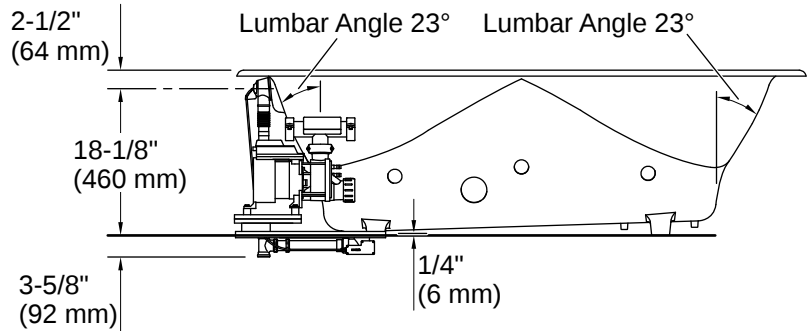

Drop-in Rim Detail

Blower Motor Access
20" (508 mm) W x
15" (381 mm) H Min

Installation

- Drop-in or undermount
- Reversible drain

Installation Notes

Install this product according to the installation instructions.