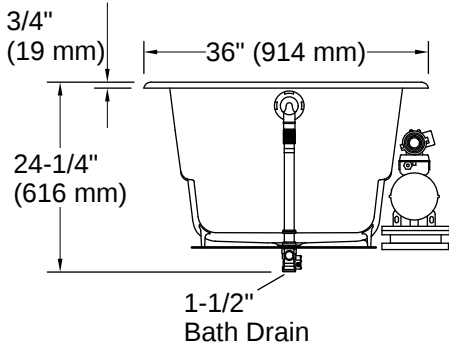

ASME A112.19.1/CSA B45.2
ASME A112.19.7/CSA B45.10
ASTM F462
UL 1795
CSA C22.2 No. 218.2
ADA
ICC/ANSI A117.1
cUL Listed
UL Listed

Technical Information

All product dimensions are nominal.

Drain Location:	Reversible
Drain Hole Diameter:	2-3/16" (56 mm)
Minimum Flat for Door:	2-1/16" (53 mm)
Basin Area, Bottom:	49" x 22" (1245 mm x 559 mm)
Basin Area, Top:	62" x 28" (1575 mm x 711 mm)
Water Depth:	17" (432 mm)
Water Capacity:	89 gal (336.9 L)
Minimum Floor Load:	69 lbs/ft ²
Weight:	455 lbs (206.4 kg)
Cutout:	Drop-in, 70-1/4" x 34-1/2" (1784 mm x 876 mm)

Drop-in Rim Detail

Blower Motor Access
20" (508 mm) W x
15" (381 mm) H Min

Installation

- Drop-in or undermount
- Reversible drain

Installation Notes

Install this product according to the installation instructions.