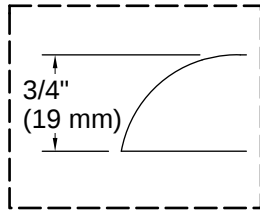

No change in measurements if connected with drain illustrated. (K-23856-NA)

Drop-in Rim Detail