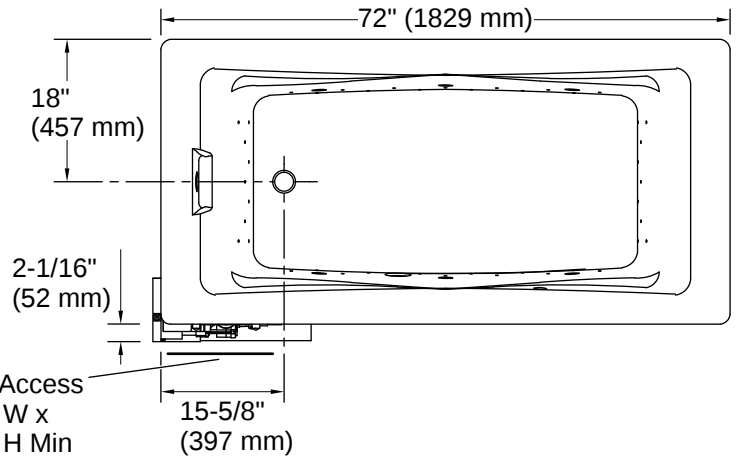

ASME A112.19.1/CSA B45.2
ASME A112.19.7/CSA B45.10
ASTM F462
UL 1795
CSA C22.2 No. 218.2
ADA
ICC/ANSI A117.1
cUL Listed
UL Listed

Technical Information

All product dimensions are nominal.

Drain Location:	Reversible
Drain Hole Diameter:	2-3/16" (56 mm)
Minimum Flat for Door:	2-1/16" (53 mm)
Basin Area, Bottom:	49" x 22" (1245 mm x 559 mm)
Basin Area, Top:	62" x 28" (1575 mm x 711 mm)
Water Depth:	17" (432 mm)
Water Capacity:	89 gal (336.9 L)
Minimum Floor Load:	69 lbs/ft ²
Weight:	455 lbs (206.4 kg)
Cutout:	Drop-in, 70-1/4" x 34-1/2" (1784 mm x 876 mm)

Drop-in Rim Detail

Blower Motor Access
20" (508 mm) W x
15" (381 mm) H Min

Installation

- Drop-in or undermount
- Reversible drain

Installation Notes

Install this product according to the installation instructions.