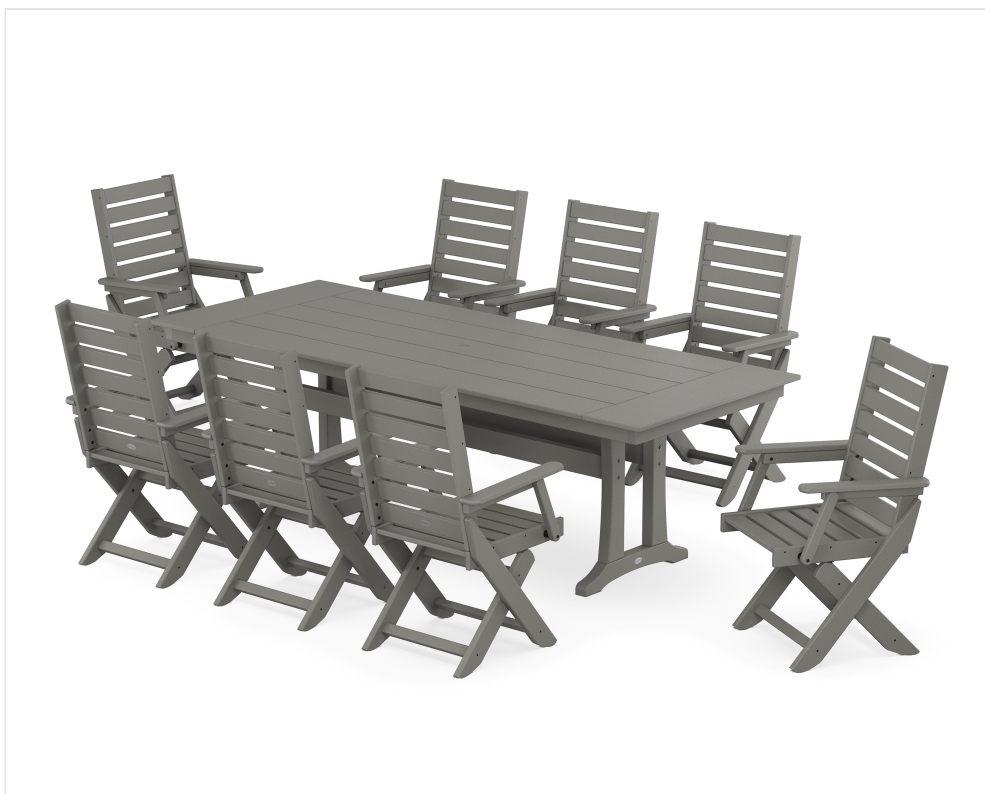

POLYWOOD®

Sustainable Outdoor Furniture

CLIMATETUFF™
MATERIALS

COLORSTAY™
TECHNOLOGY

MADE IN
THE USA

CONSCIOUSLY
CRAFTED

Captain 9-Piece Farmhouse Dining Set with Trestle Legs

BRAND | POLYWOOD®

COLLECTION | Captain

SKU | PWS1454-1

SET WEIGHT + DIMENSIONS

Overall Set Weight	427.0 lbs
Recommended Minimum Space (Based on pictured configuration)	164.0" W x 41.0" H x 106.0" D

INDIVIDUAL ITEM DIMENSIONS

Qty	NAME	SKU	DIMENSIONS (W x H x D)
8	Captain Folding Dining Chair	CC4423-1	22.5" x 40.07" x 33.24"
1	Farmhouse Trestle 38" x 96" Dining Table	PL84-T1L1	96.0" x 29.0" x 37.65"

AVAILABLE LUMBER COLORS