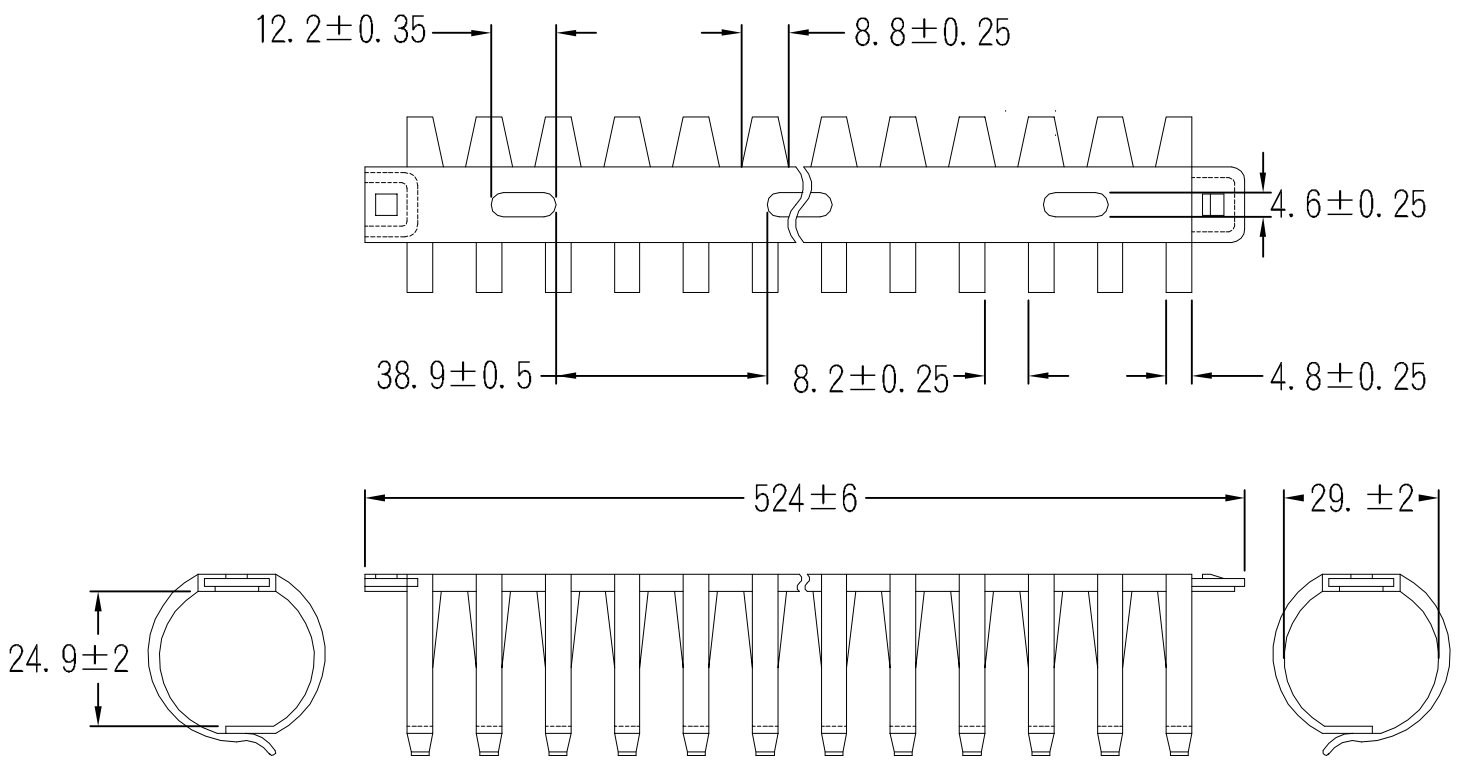

8 7 6 5 4 3 2 1

F
E
D
C
B
A

THIRD ANGLE PROJECTION

GENERAL NOTES

DIMENSIONS ARE IN MM - DO NOT SCALE

THIS DOCUMENT CONTAINS CONFIDENTIAL, PROPRIETARY INFORMATION THAT IS PROPERTY OF STARTECH.COM

PRODUCT ID	CBMFWD2030
DESCRIPTION	Flexible Cable Management Raceway Spine Vertebrae, 1-1/8"(29mm)W x 1"(25mm)H 20'(0.5m) length, Nylon 66 Network Cable/Power Cord Hider Kit, Wall Wire Duct System
DO NOT SCALE	SHEET: 1 OF: 1
	UPLOAD DATE: 2/12/2021

8 7 6 5 4 3 2 1