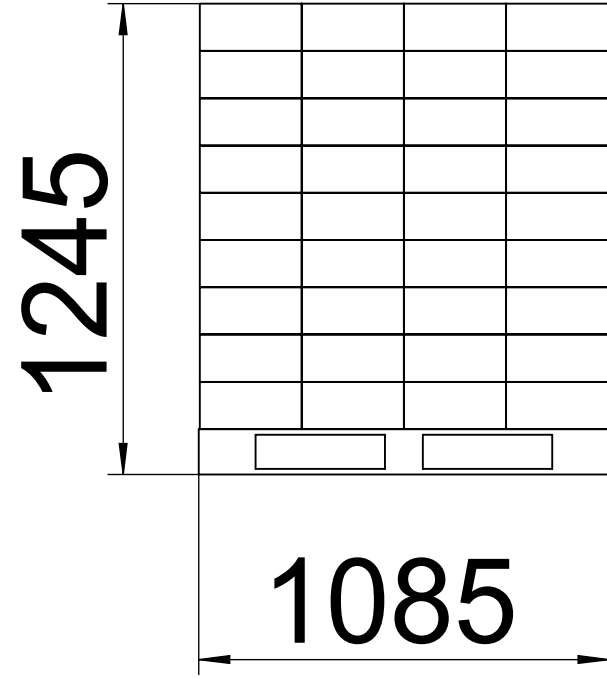

Pallet A Details, 36 sets/pallet

A

A

B

B

C

C

D

D

1

2

3

4

5

6

1

2

3

4

5

6