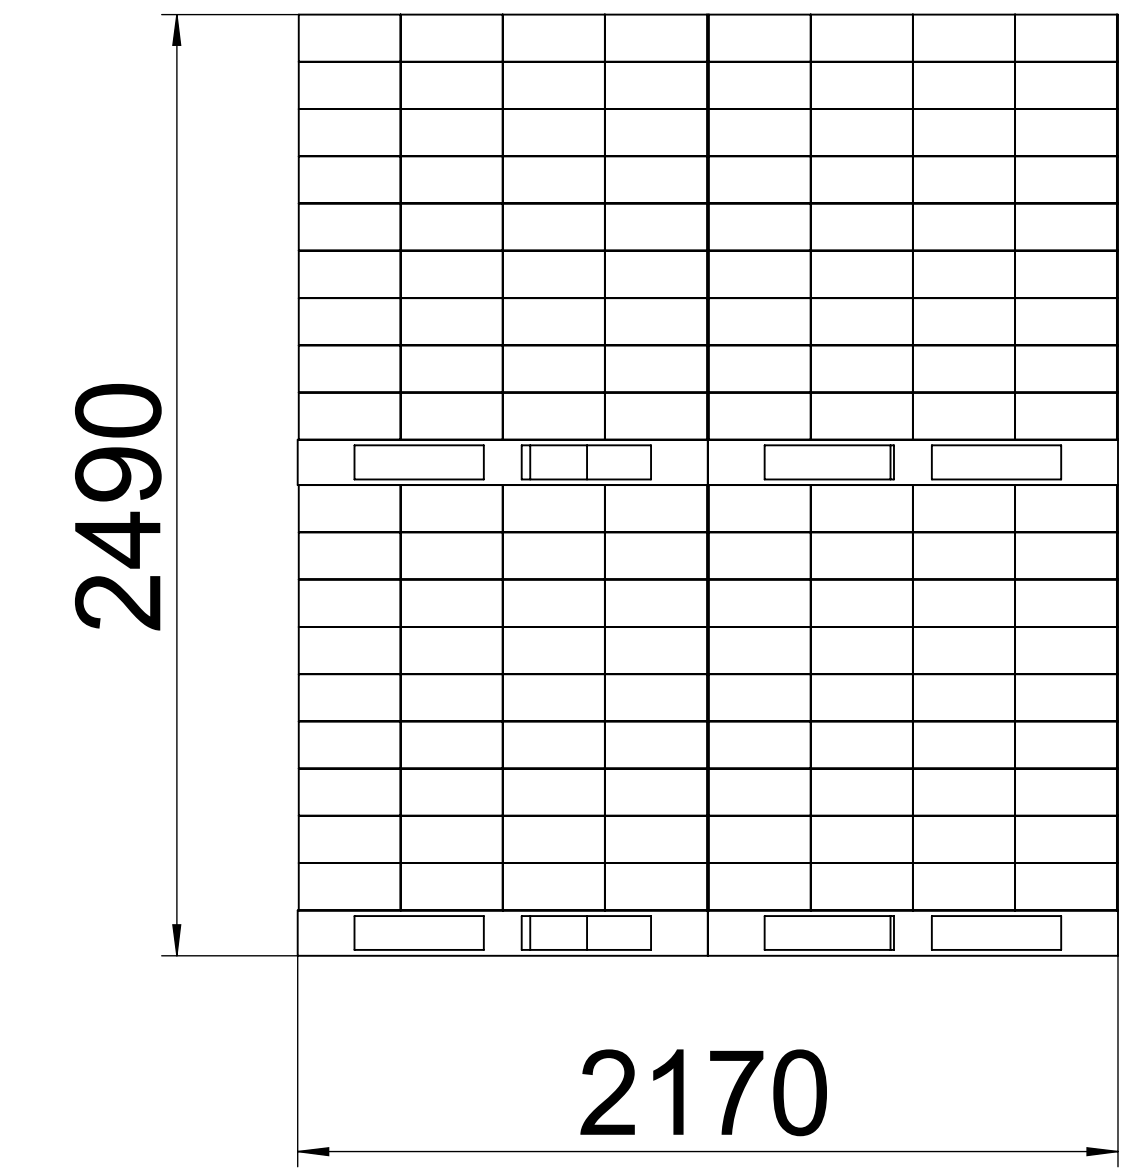

9230262 12x10 Arlington MOSQUITO MESH KIT LOADING DIAGRAM

(36 sets/pallet A, 27 sets/pallet B ,total 28 Pallet A, 2 Pallet B, 1062sets, gross weight: 13275Kg)

零件代号
量(制)图件号
插图
插表
数量
图号
签字
日期

Pallet A Details, 36 sets/pallet

A

A

B

B

C

C

D

D

1

2

3

4

5

6

1

2

3

4

5

6

Pallet B Details, 27 sets/pallet

Carton Details

Weight: 12.5 Kg