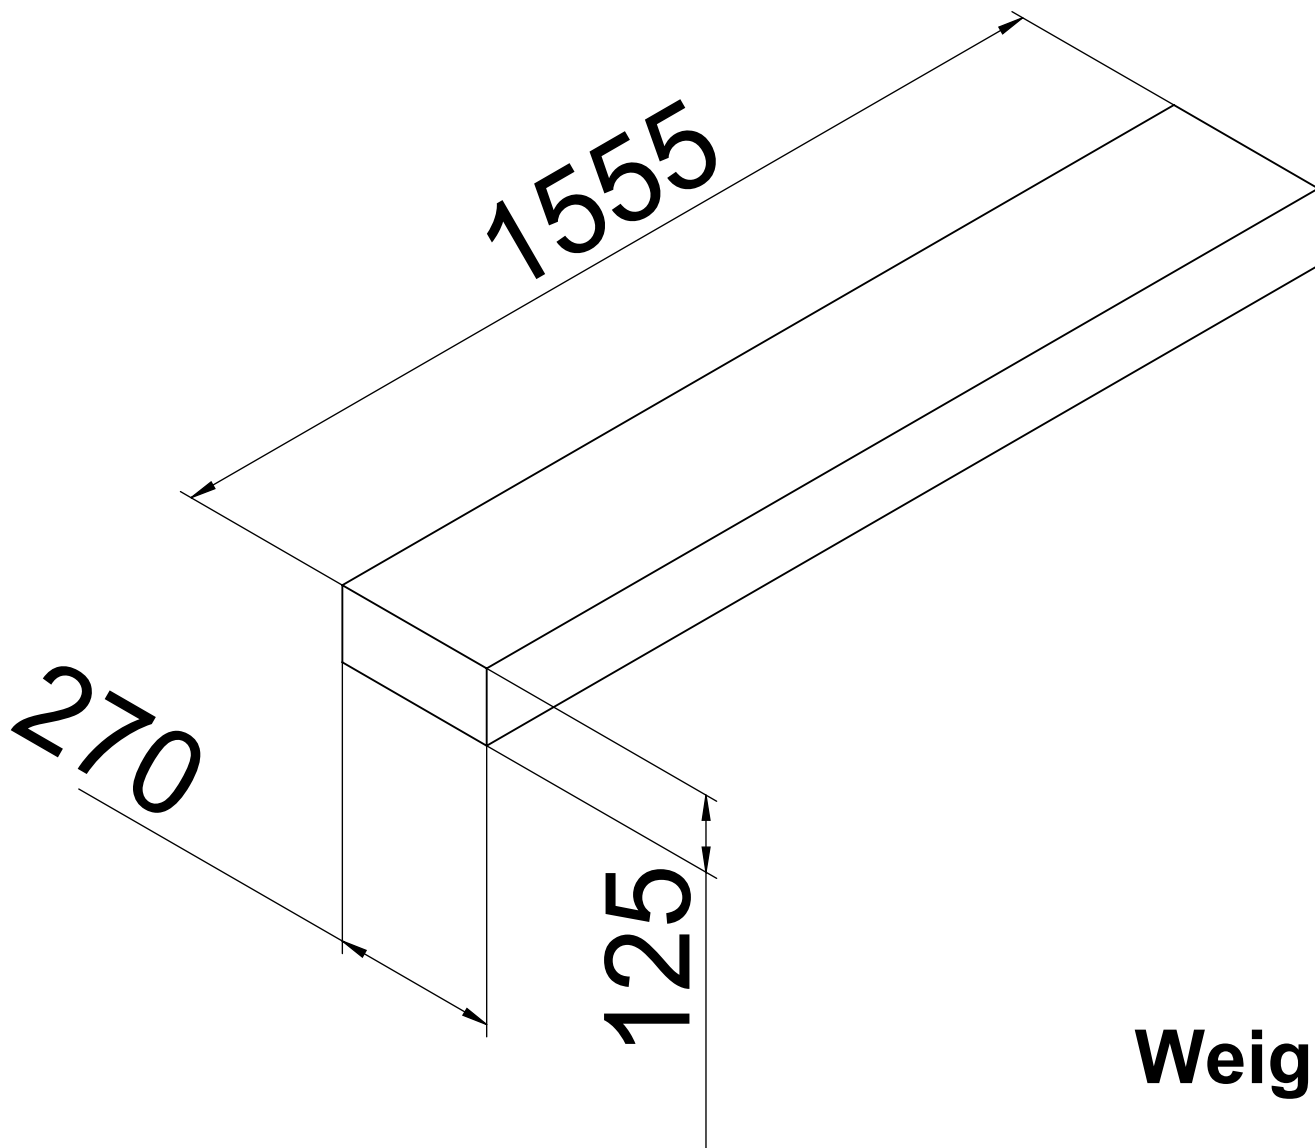

Carton Details

Weight: 12.5 Kg