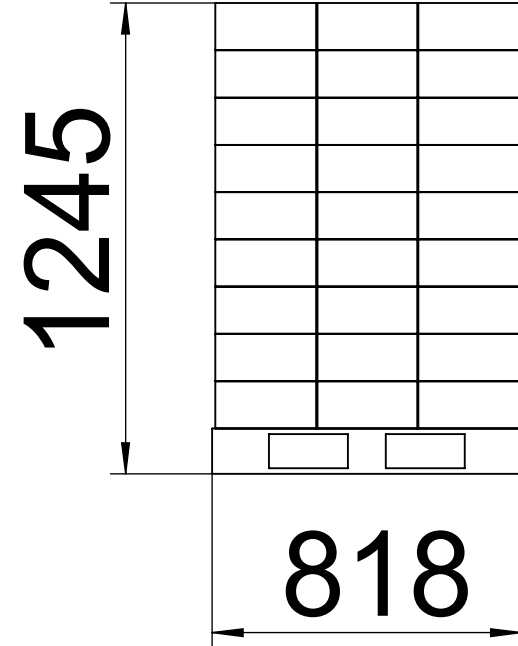

9230262 12x10 Arlington MOSQUITO MESH KIT LOADING DIAGRAM

(36 sets/pallet A, 27 sets/pallet B ,total 28 Pallet A, 2 Pallet B, 1062sets, gross weight: 13275Kg)

零件代号
量(制)图件号
插图
插表
数量
图号
签字
日期

Pallet A Details, 36 sets/pallet

3

4

5

6

Pallet B Details, 27 sets/pallet

Carton Details

Weight: 12.5 Kg