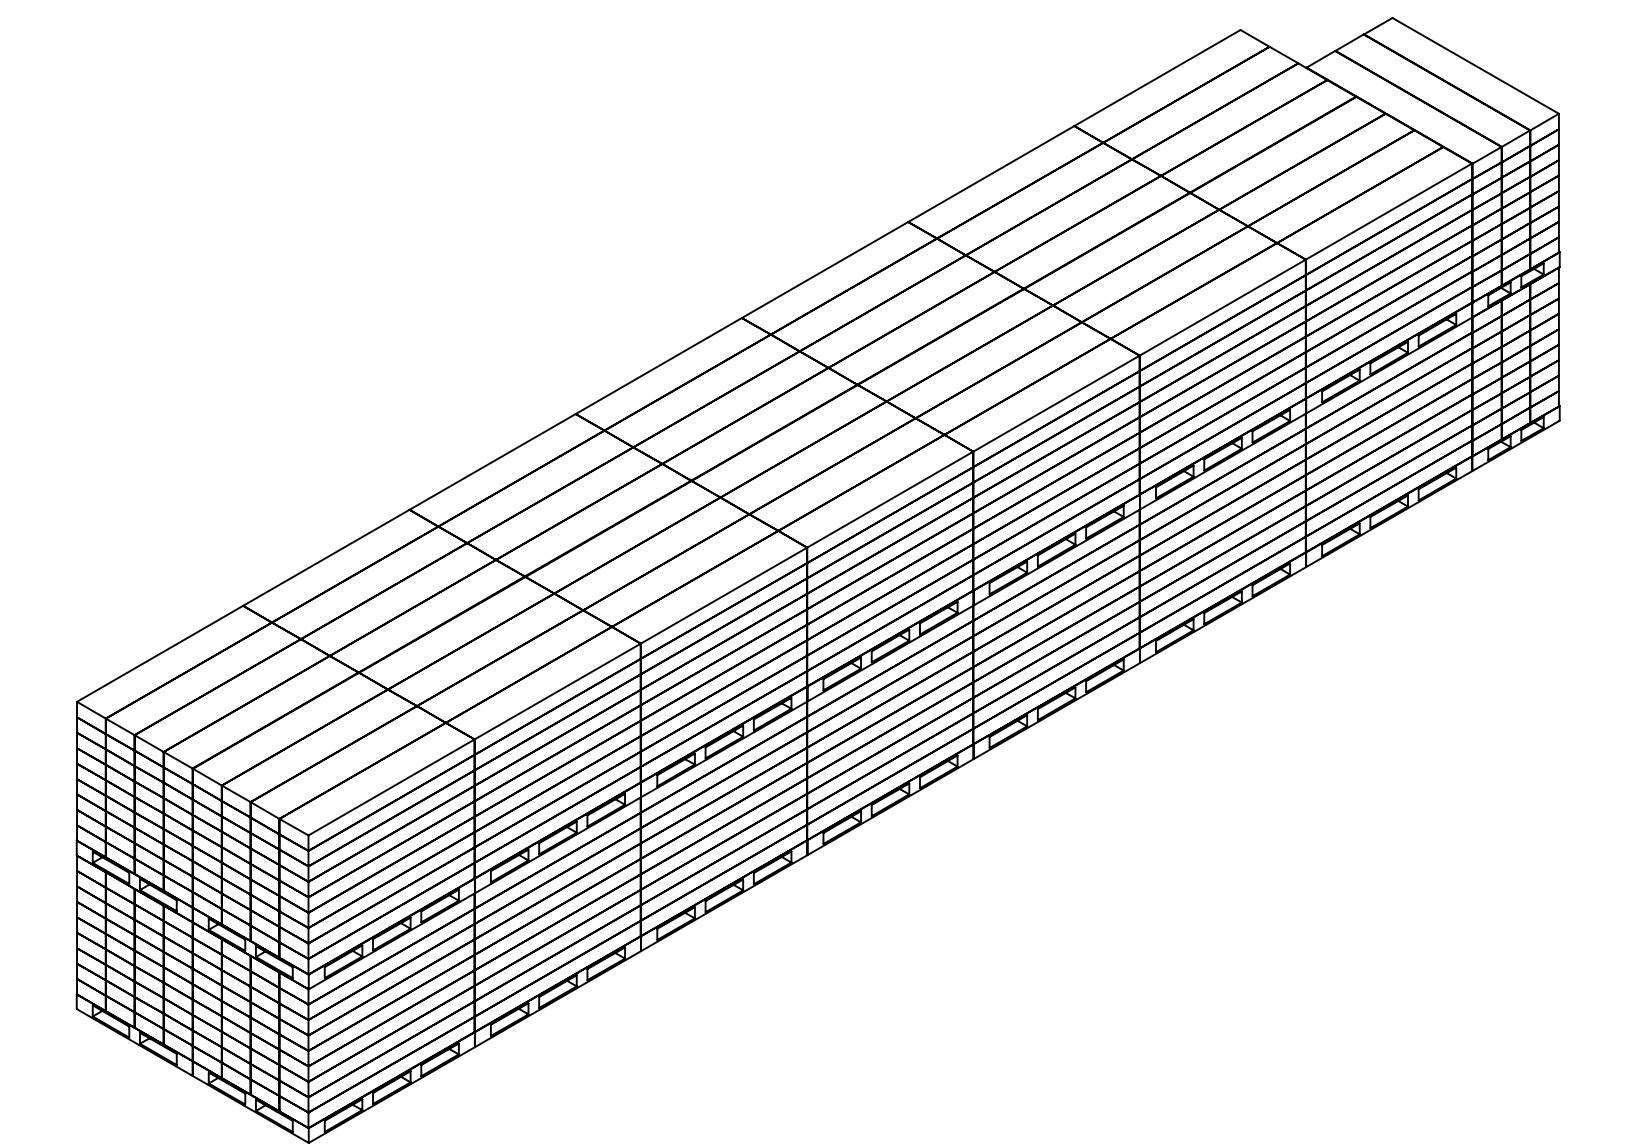

9230262 12x10 Arlington MOSQUITO MESH KIT LOADING DIAGRAM

(36 sets/pallet A, 27 sets/pallet B ,total 28 Pallet A, 2 Pallet B, 1062sets, gross weight: 13275Kg)

零件代号
量(制)图件号
插图
插表
数量
图号
签字
日期

Pallet A Details, 36 sets/pallet

3

4

5

6

Pallet B Details, 27 sets/pallet

Carton Details

Weight: 12.5 Kg