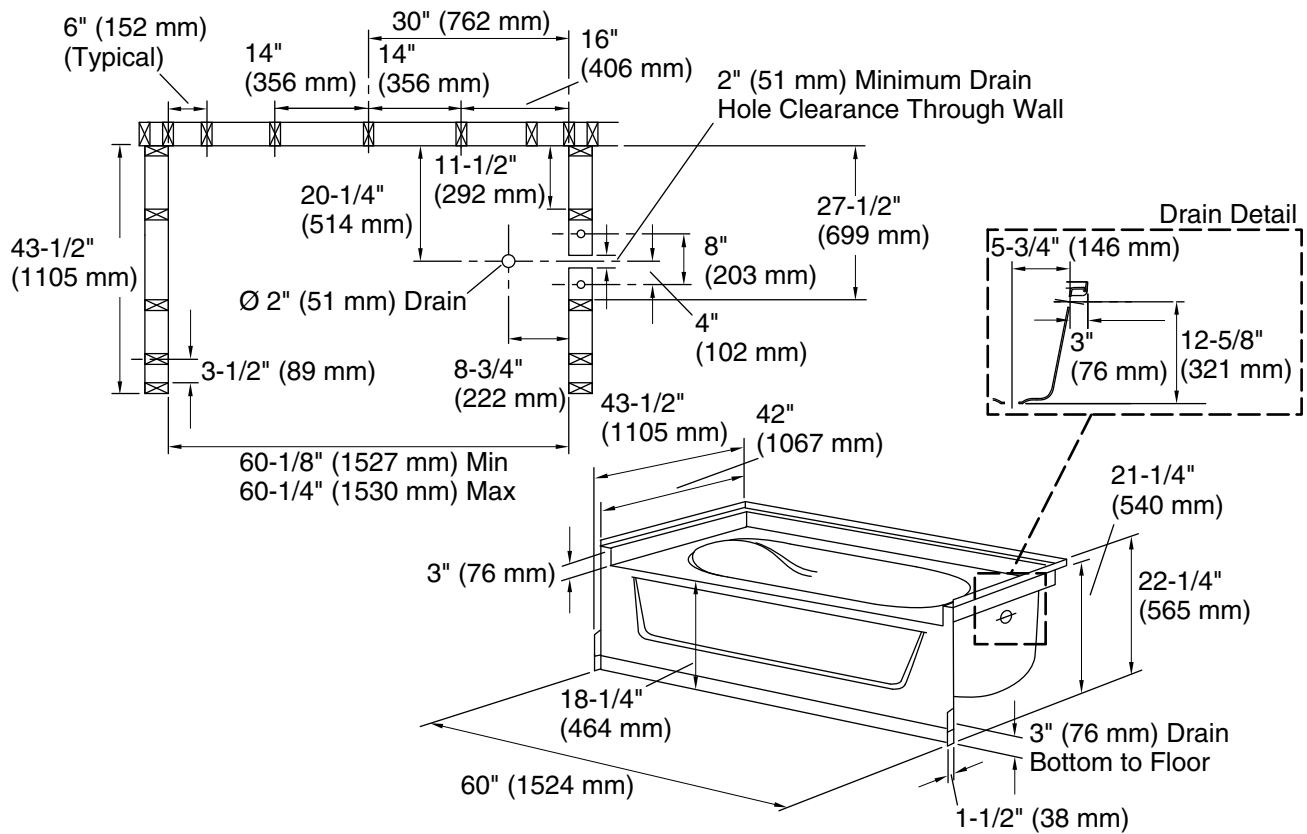

1-19-2026 21:43 - US/CA

**Technical Information**

All product dimensions are nominal.

Drain location:	Right
Basin area, bottom:	40" x 27" (1016 mm x 686 mm)
Basin area, top:	52" x 35" (1321 mm x 889 mm)
Water depth:	11" (279 mm)
Water capacity:	55 gal (208.2 L)
Minimum flat for door:	3-1/4" (83 mm)
Maximum door width:	58-1/2" (1486 mm)