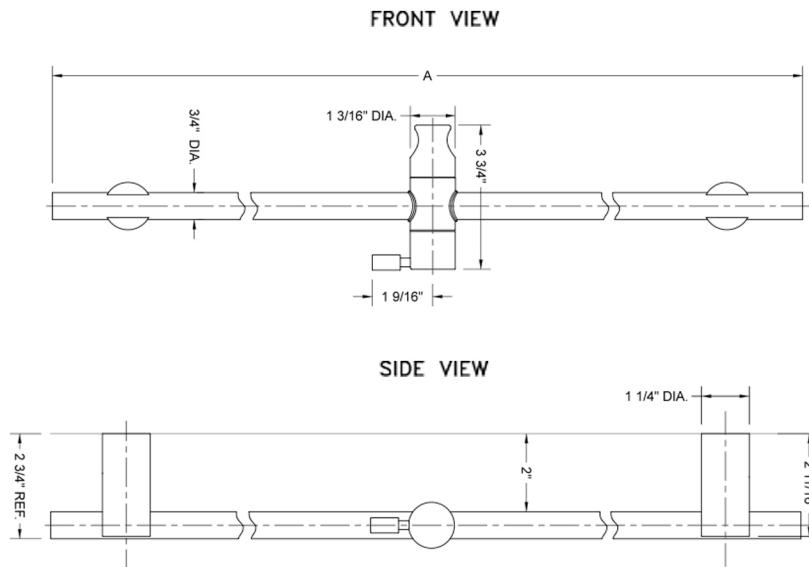

## 24" Retrofit Wall Bar with Adjustable Mounts

Model #: 9724-

### FEATURES:

- Brass universal fit wall bar
- Adjustable height & angle
- Adjustable mounts to fit pre existing holes, no need to re-tile or patch walls. Mounts can adjust to cover holes.
- Lever adjustment for easy movement of slider up & down & side to side
- 180° handshower angle adjustment
- Conical end of hose sits in holder
- Mounting hardware included
- CLSD-95 soap dish for wall bar sold separately
- Oversized escutcheons available to cover large existing holes. Contact JACLO.
- Not available in ORB, WH, JACLO=Color

### SPECIFICATION DRAWING:

DECORATIVE WALL BAR		
PART. #	DESCRIPTION	A
9724	24" ADJ. WALL BAR	24"
9730	30" ADJ. WALL BAR	30"
9736	36" ADJ. WALL BAR	36"