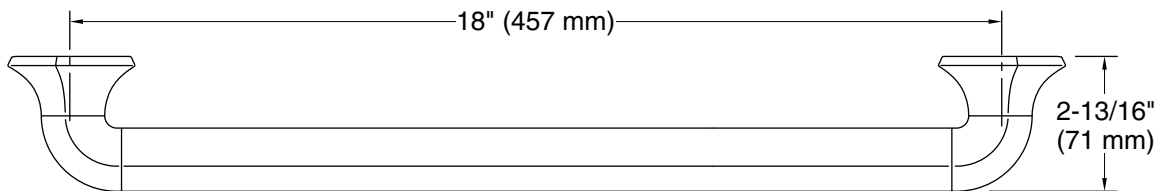

Features

- 18" (457 mm) bar
- Provides minimum 300 lb load capacity
- Part of the Occasion bathroom faucet and accessory collection

Material

- Premium metal construction for durability and reliability
- KOHLER finishes resist corrosion and tarnishing

Technical Information

All product dimensions are nominal.

Material: Stainless Steel

Notes

ADA compliant when installed to the specific requirements of these regulations.