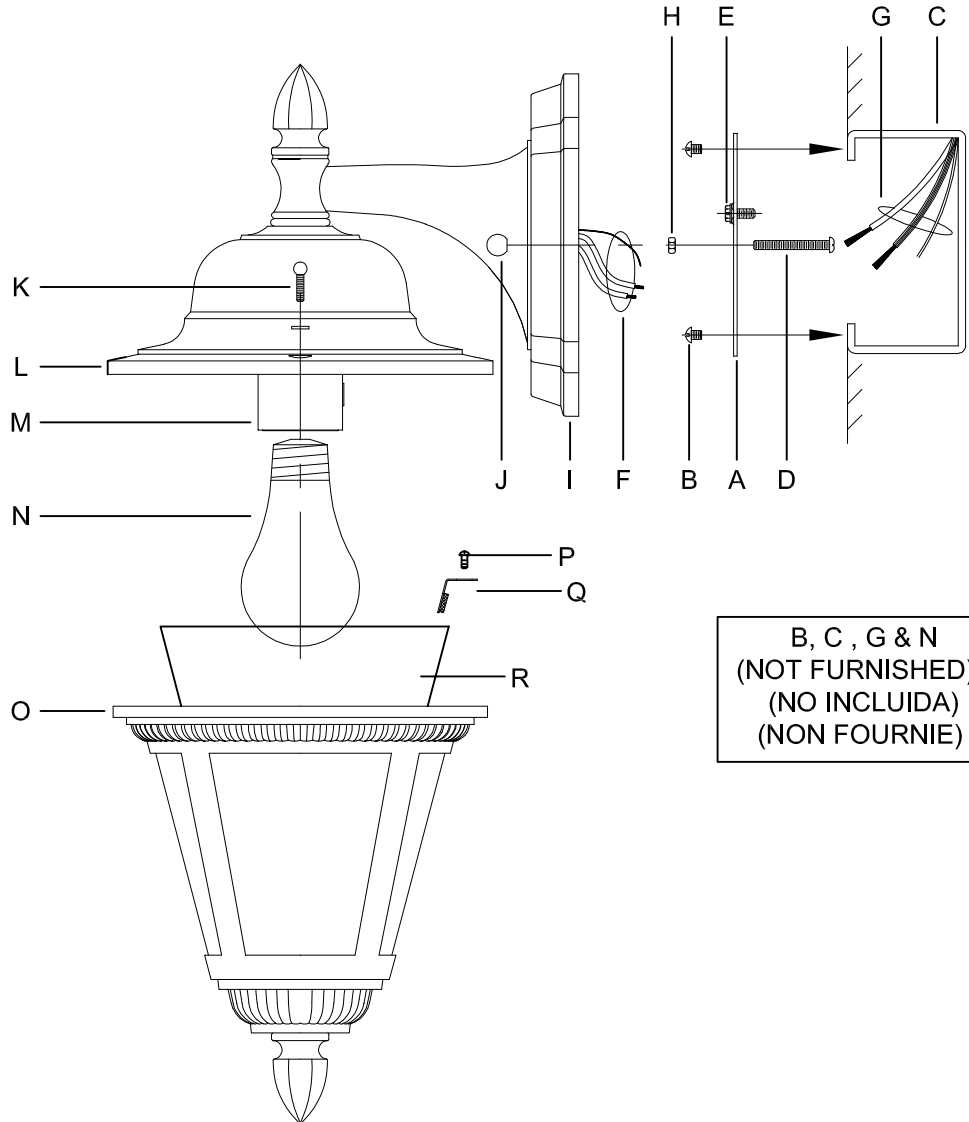

CAUTION: Read instructions carefully and turn electricity off at main circuit breaker panel before beginning installation.

5862

CAUTION: Risk of fire. Min. 90°C supply conductors. Consult a qualified electrician to ensure correct branch circuit conductor.
WARNING - If any Special Control Devices are used with this Fixture, Follow the Instructions Carefully to assure full compliance with N.E.C. requirements. If there are any questions, contact a Qualified Electrical Contractor.
CAUTION - All glass is fragile, use care when handling Glass component(s) and or Lamp(s).

ASSEMBLY STEPS:

PASOS PARA ENSAMBLAR:

MODE D'ASSEMBLAGE:

1. D,E → A
2. H → D
3. B,A → C
4. F → G
5. I,J → D
6. N → M
7. P,Q,R → O
8. K → L,O

**B, C, G & N
 (NOT FURNISHED)
 (NO INCLUIDA)
 (NON FOURNIE)**