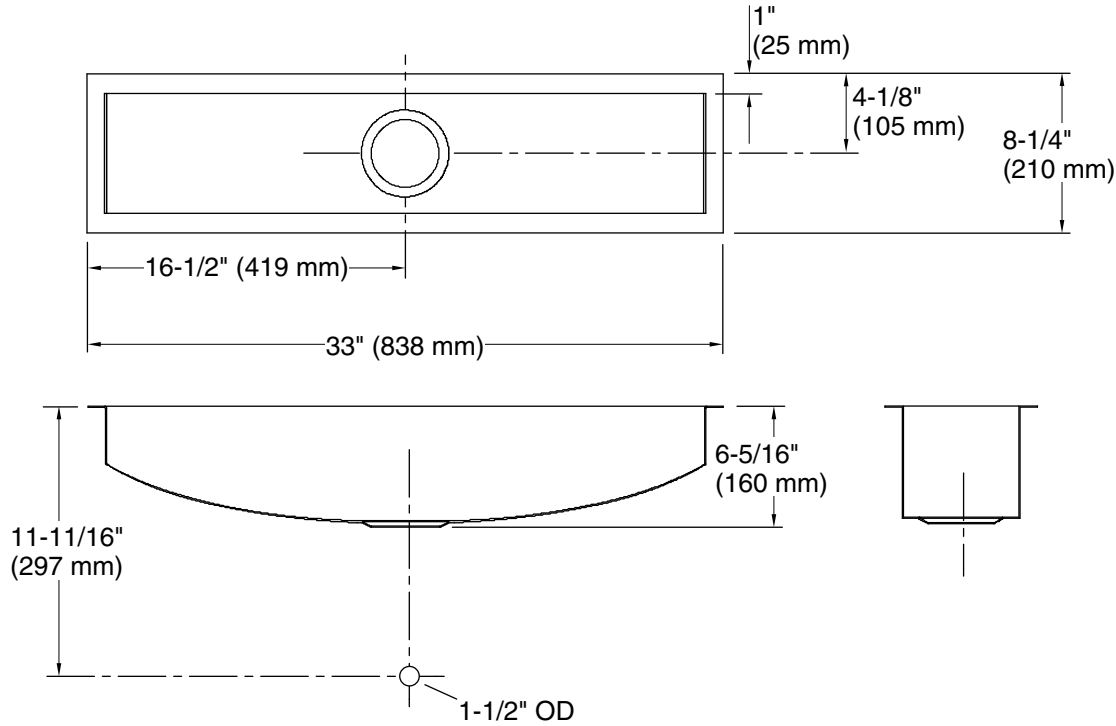

Undertone® Trough

33" undermount single-bowl kitchen sink
K-3155

Features

- 36" minimum base cabinet width
- Single bowl
- 5-15/16" depth
- Includes installation hardware, wire storage basket, and wire rack

For the most current Specification Sheet, go to www.kohler.com USA or www.kohler.ca Canada

8-26-2025 22:14 - US/CA

THE BOLD LOOK
OF **KOHLER**®

Technical Information

All product dimensions are nominal.

Basin configuration: Single Bowl

Min. base cabinet width: 36" (914 mm)

Bowl area (Only): Length: 31" (787 mm)
Width: 6-1/4" (159 mm)
Bowl depth: 6-5/16" (160 mm)

With overflow: No

Drain hole: 3-5/8" (92 mm)

Template: 1022025-7, required, included