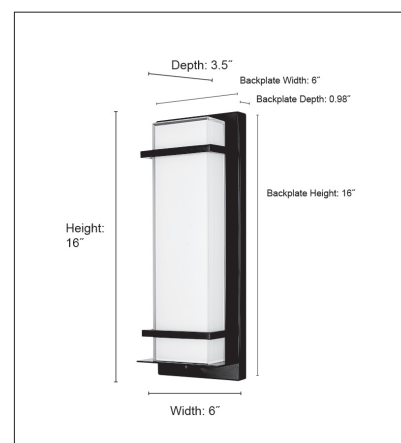

75101

LED ONE LIGHT OUTDOOR SCONCE

FINISH

PBK - Powder Coated Black

DIMENSIONS

Width 6"
Height 16"
Extension: 3.5"
Backplate Width 6"
Backplate Height 16"
Backplate Depth 0.98"
Weight 4.27 lbs

MATERIAL

Steel/Aluminum

Glass

Glass White

LAMPING

Integrated LED
700 Lumens
3000K
17W

CERTIFICATION

ETL Listed Wet Location

ITEM NUMBER

SKU's 75101 PBK

75101 PBK

Millennium Lighting
105 Declaration Drive
McDonough, GA 30253
www.millenniumlighting.com