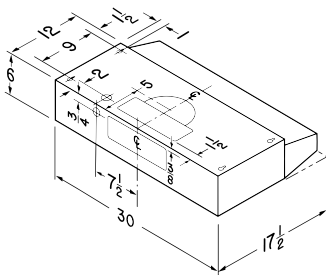

BUEZ3

- Features enclosed light and fan/filter assembly for easy clean-up.
- EZ1 installation kit included.
- Two-speed, rocker-type fan control.
- Powerful 190 CFM, 7.0 sone (3-1/4" x 10" vertical discharge) or 220 CFM, 8.0 sone (7" round discharge) performance.
- Accepts up to 75-watt light (bulb not included).
- Includes 3-1/4" x 10" damper/adaptor and built-in 7" round adaptor.
- 7" round damper optional.
- BP87Q dampers sold separately.
- ADA compliant, remote operation using a standard UL approved wall switch.