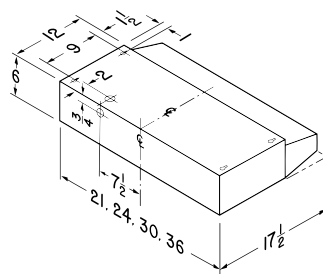

BUEZ1

- Installs as non-ducted only with charcoal filter.
- EZ1 installation kit included.
- Accepts up to 75-watt light (bulb sold separately).
- ADA compliant, remote operation using a standard UL approved wall switch.