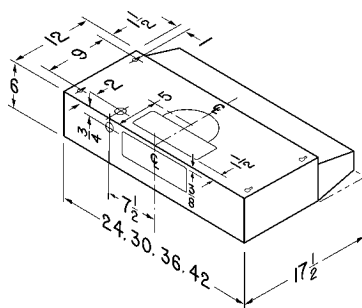

SPECIFICATIONS

Width	MAX Blower CFM**	Blower	Sones†	Volts	Amps	Duct	Non-ducted Filter	7" RD Damper
24", 30", 36", 42"	260	Internal	2.5	120	2.5	3-1/4" x 10" or 7" RD	41F	BP87Q

OPTIONAL ACCESSORIES

* Special Order: Allow three weeks for delivery.