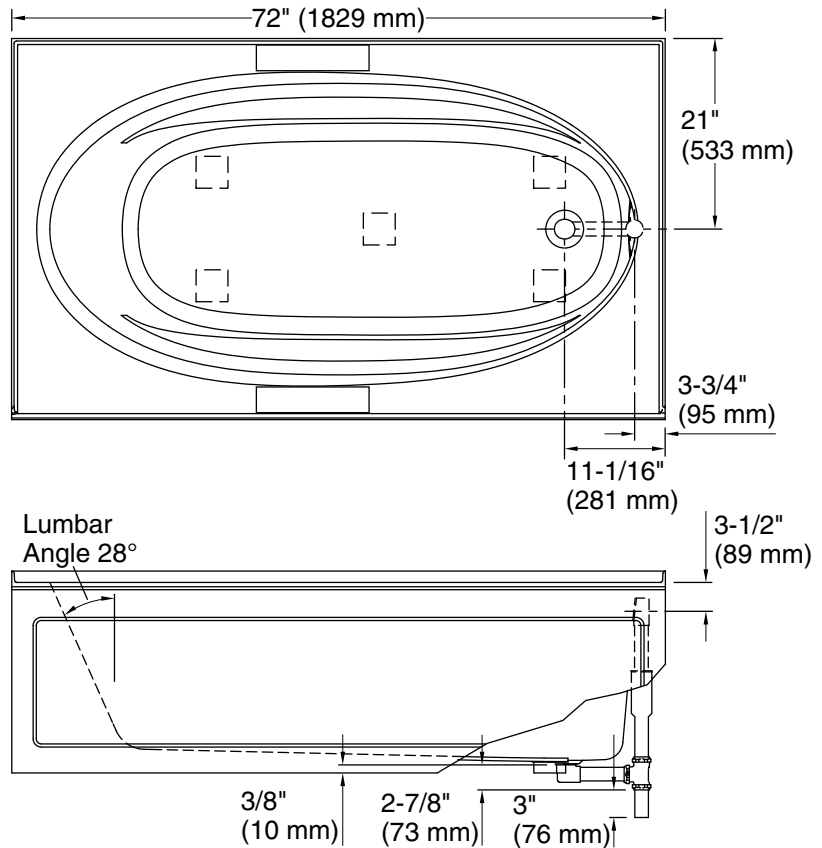

 Recommended Faucet Location

Technical Information

All product dimensions are nominal.

Drain location:	Right
Basin area, bottom:	55" x 23-1/4" (1397 mm x 591 mm)
Basin area, top:	64" x 32" (1626 mm x 813 mm)
Weight:	100 lbs (45.4 kg)
Minimum floor load:	37 lbs/ft ² (180.6 kg/m ²)
Water depth:	15" (381 mm)
Water capacity:	78.5 gal (297.2 L)
Minimum flat for door:	3-1/16" (78 mm)