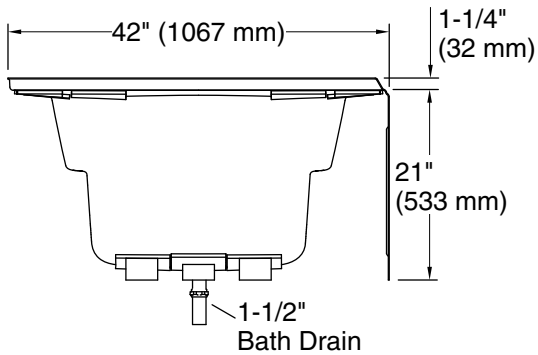

Material

- Acrylic

Installation

- Right drain
- Alcove

Required Products/Accessories

- K-T37391 Rotary-turn bath drain trim
- K-T37392 Rotary-turn bath drain trim

or

- K-37383 Rough-in cable bath drain, PVC, 30" cable with tubing
- K-78438 30" cable bath drain

 Recommended Faucet Location

Technical Information

All product dimensions are nominal.

Drain location:	Right
Basin area, bottom:	55" x 23-1/4" (1397 mm x 591 mm)
Basin area, top:	64" x 32" (1626 mm x 813 mm)
Weight:	100 lbs (45.4 kg)
Minimum floor load:	37 lbs/ft ² (180.6 kg/m ²)
Water depth:	15" (381 mm)
Water capacity:	78.5 gal (297.2 L)
Minimum flat for door:	3-1/16" (78 mm)

Notes

Measure your actual product for rough-in details.

Install this product according to the installation instructions.

The hot water supply should be 70% of the capacity of the bath or greater. Installations will vary.