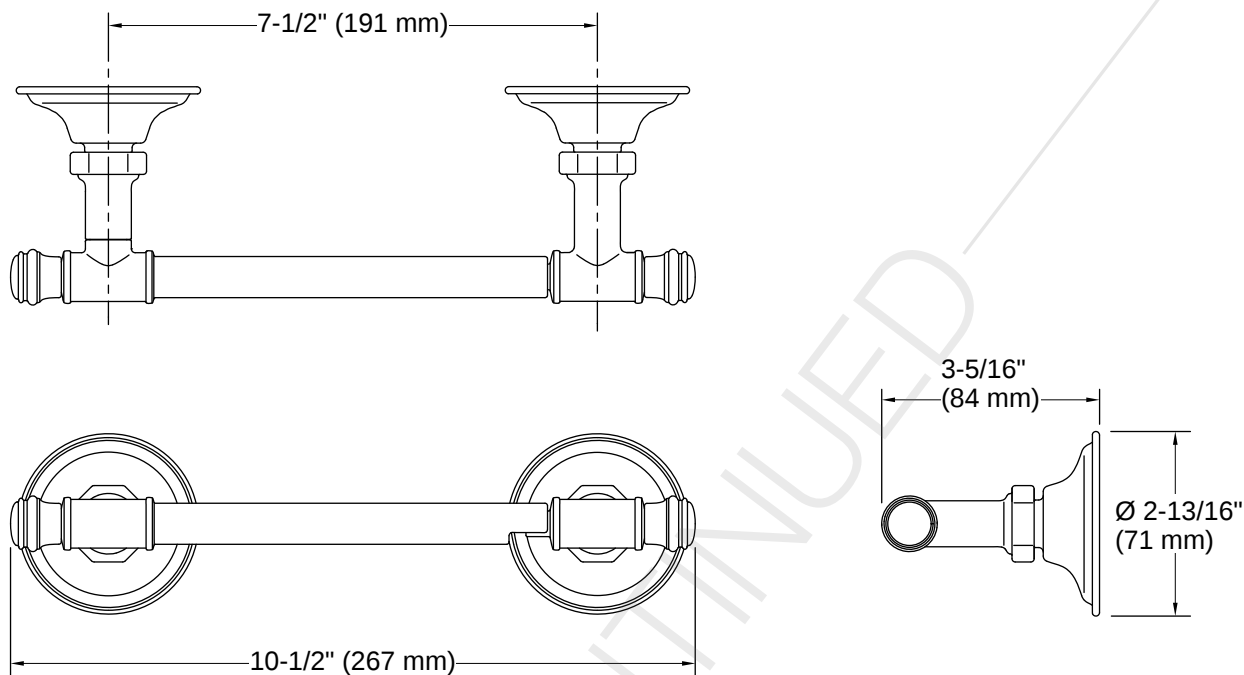

Installation Notes

Install this product according to the installation instructions.

CAUTION: Risk of personal injury. Do not install these products in any area where they are likely to be used inadvertently as a grab bar or support bar. These products are not designed or intended for use as a grab bar or support bar.